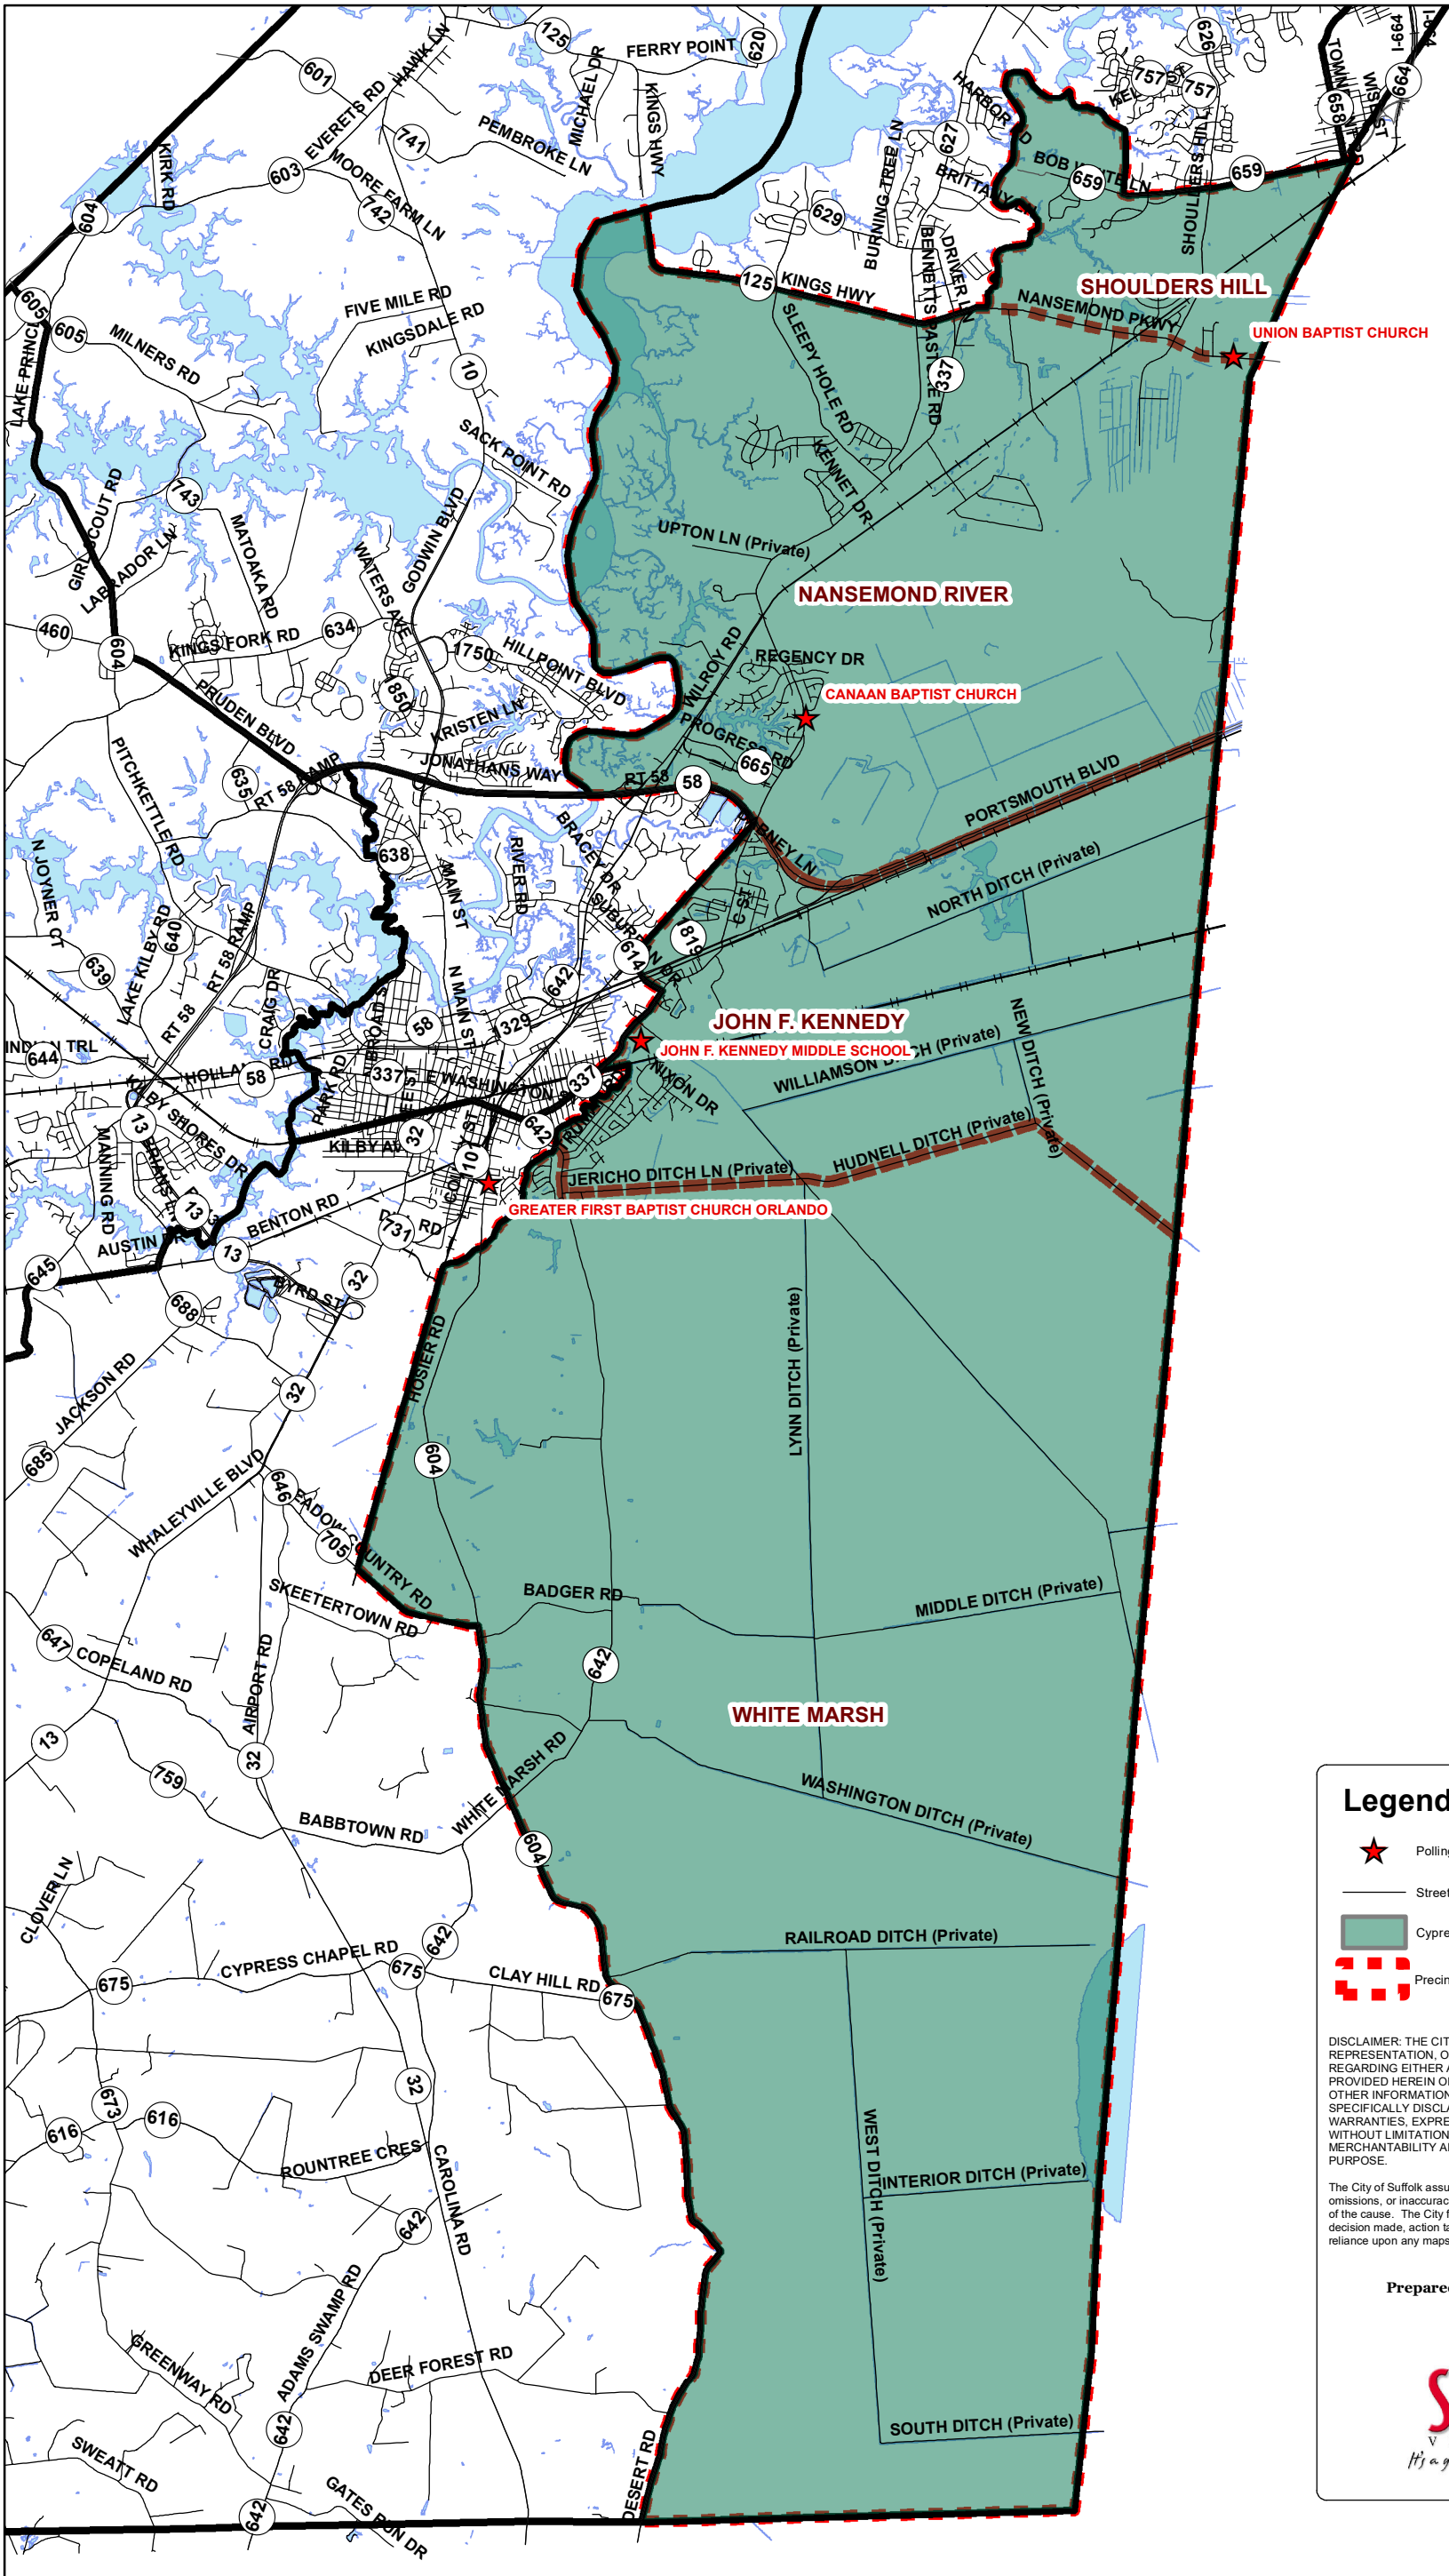

Cypress Borough Precincts

Approved:
10/05/2011

Legend

- ★ Polling Stations
- Street Centerlines
- Cypress Borough
- ▤ Precincts

DISCLAIMER: THE CITY OF SUFFOLK MAKES NO WARRANTY, REPRESENTATION, OR GUARANTEE OF ANY KIND REGARDING EITHER ANY MAPS OR OTHER INFORMATION PROVIDED HEREIN OR THE SOURCES OF SUCH MAPS OR OTHER INFORMATION. THE CITY OF SUFFOLK SPECIFICALLY DISCLAIMS ALL REPRESENTATIONS OR WARRANTIES, EXPRESS OR IMPLIED, INCLUDING, WITHOUT LIMITATION, THE IMPLIED WARRANTIES OF MERCHANTABILITY AND FITNESS FOR A PARTICULAR PURPOSE.

The City of Suffolk assumes no liability either for errors, omissions, or inaccuracies in the information provided regardless of the cause. The City further assumes no liability for any decision made, action taken, or action not taken by the user in reliance upon any maps or information provided herein.