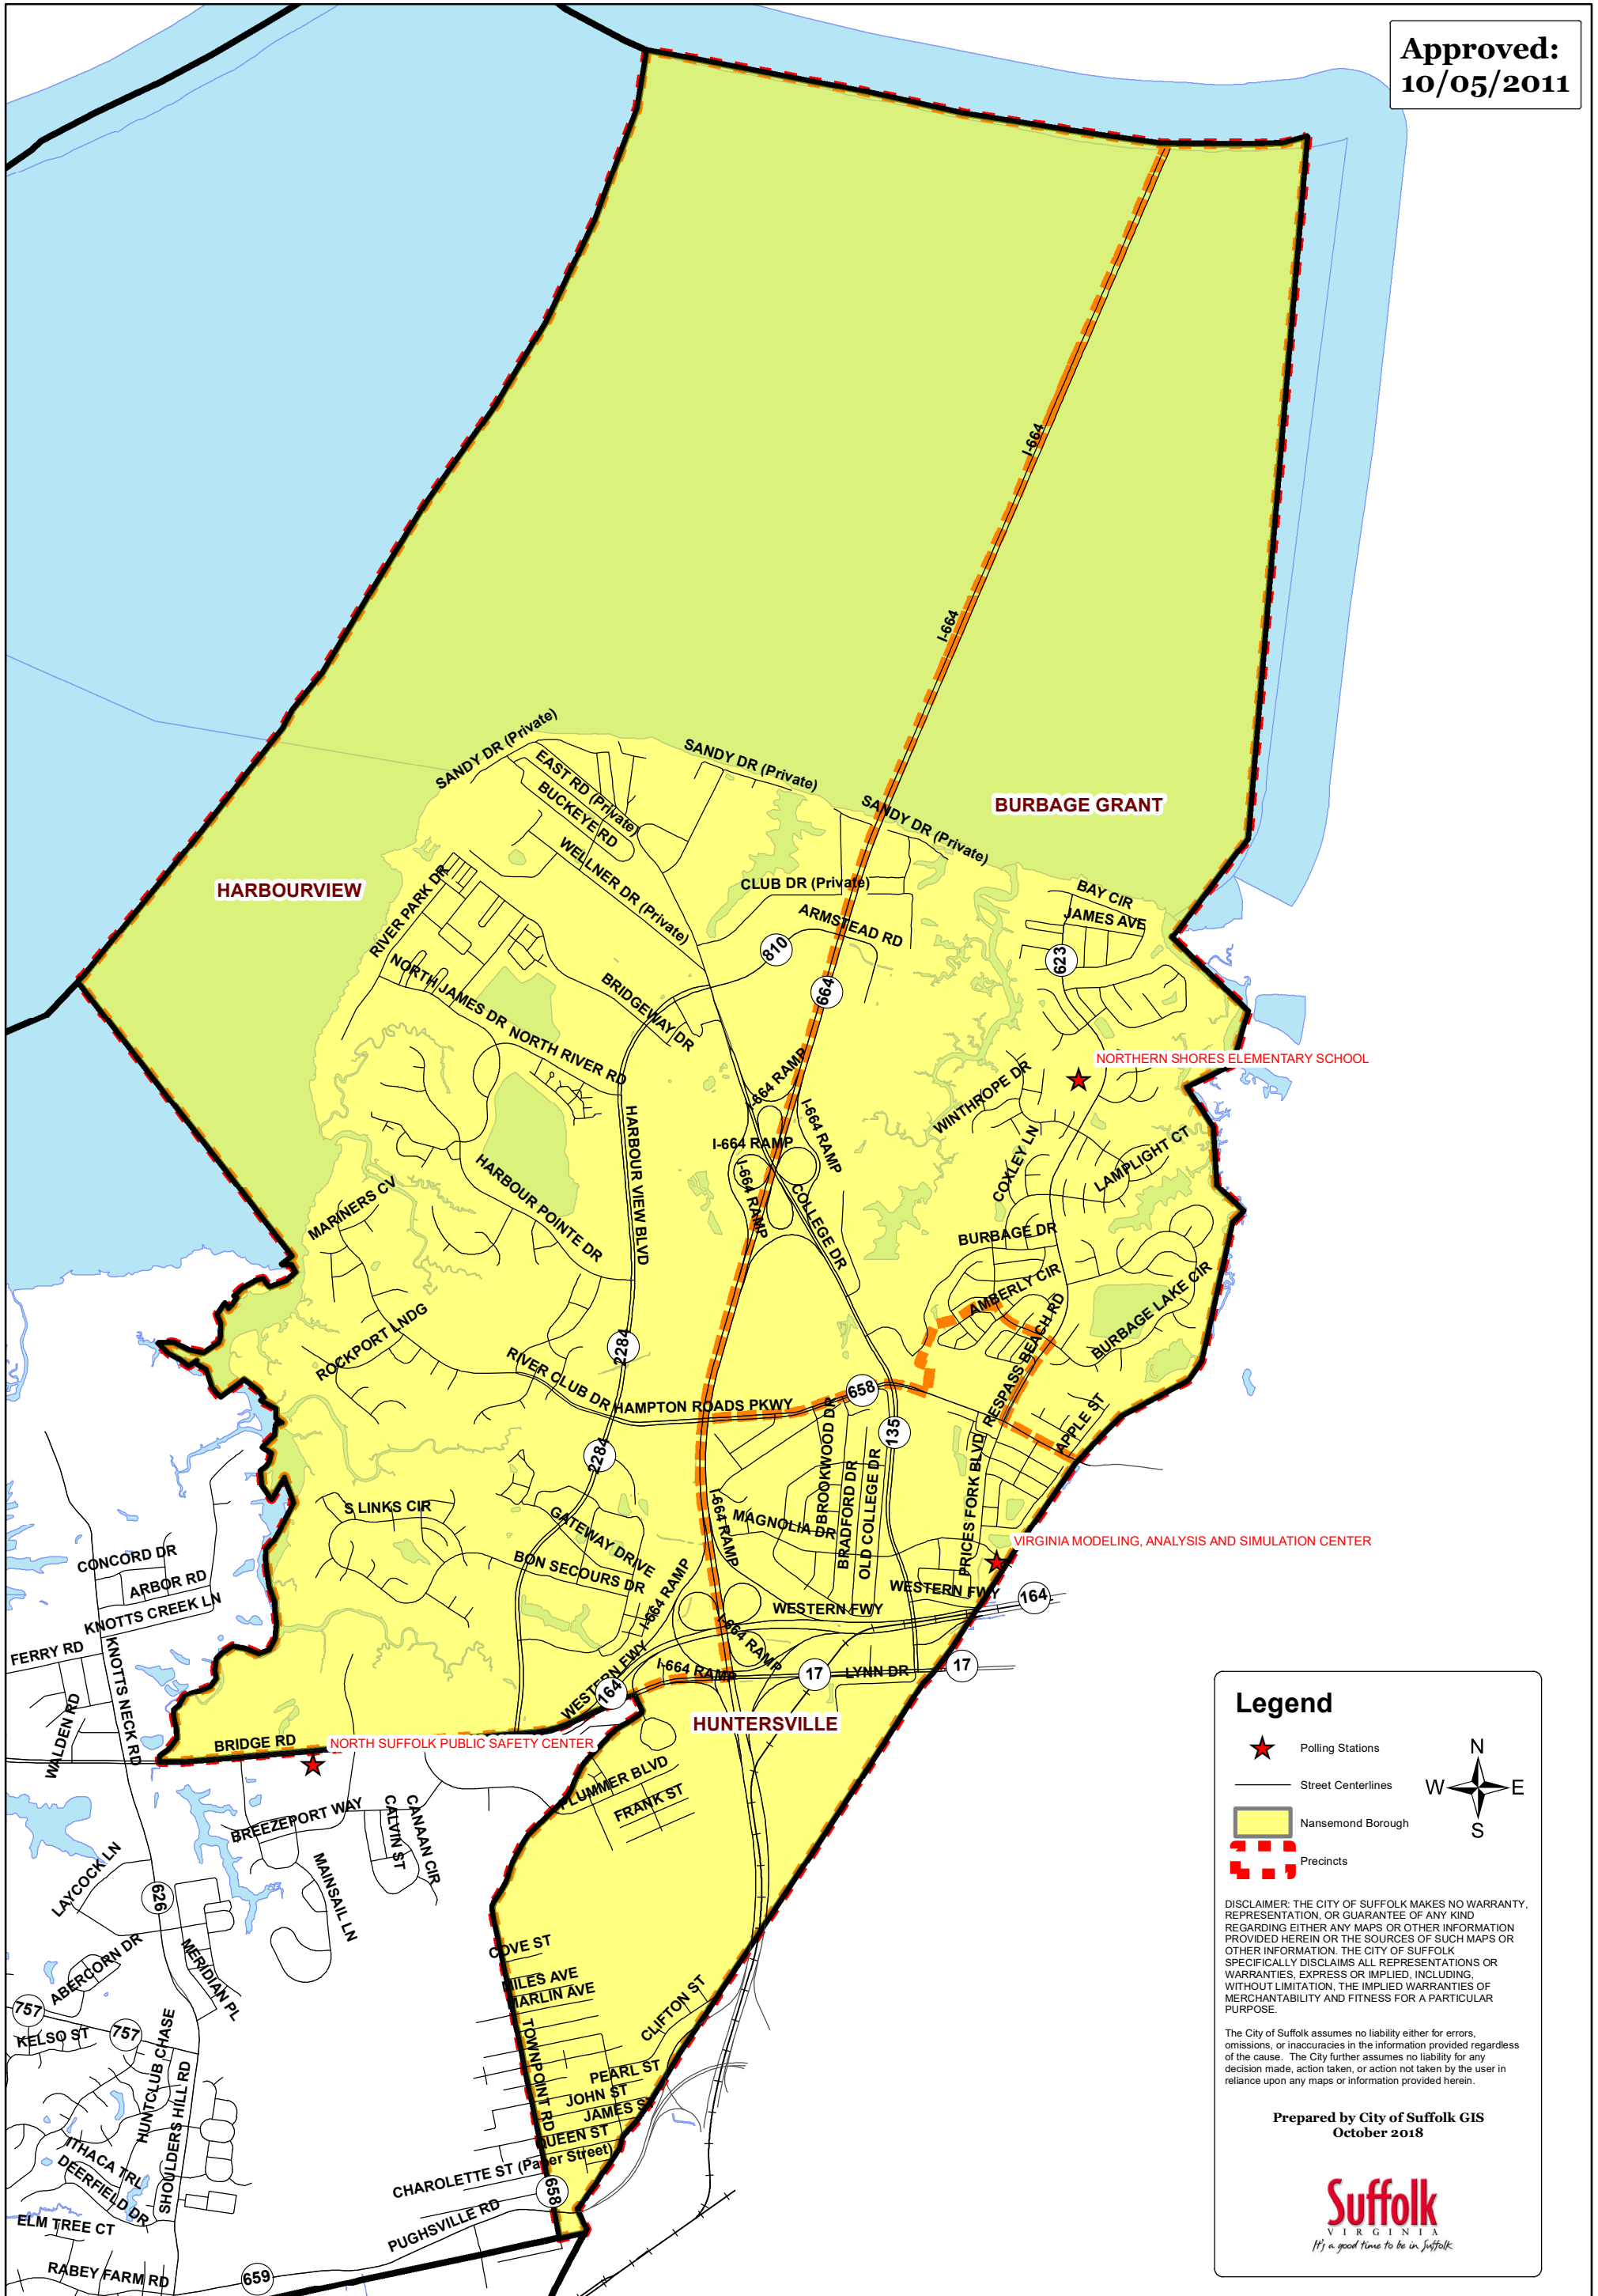

Nansemond Borough Precincts

Approved:
10/05/2011

Legend

- ★ Polling Stations
- Street Centerlines
- Nansemond Borough
- ▬ Precincts

DISCLAIMER: THE CITY OF SUFFOLK MAKES NO WARRANTY, REPRESENTATION, OR GUARANTEE OF ANY KIND REGARDING EITHER ANY MAPS OR OTHER INFORMATION PROVIDED HEREIN OR THE SOURCES OF SUCH MAPS OR OTHER INFORMATION. THE CITY OF SUFFOLK SPECIFICALLY DISCLAIMS ALL REPRESENTATIONS OR WARRANTIES, EXPRESS OR IMPLIED, INCLUDING, WITHOUT LIMITATION, THE IMPLIED WARRANTIES OF MERCHANTABILITY AND FITNESS FOR A PARTICULAR PURPOSE.

The City of Suffolk assumes no liability either for errors, omissions, or inaccuracies in the information provided regardless of the cause. The City further assumes no liability for any decision made, action taken, or action not taken by the user in reliance upon any maps or information provided herein.