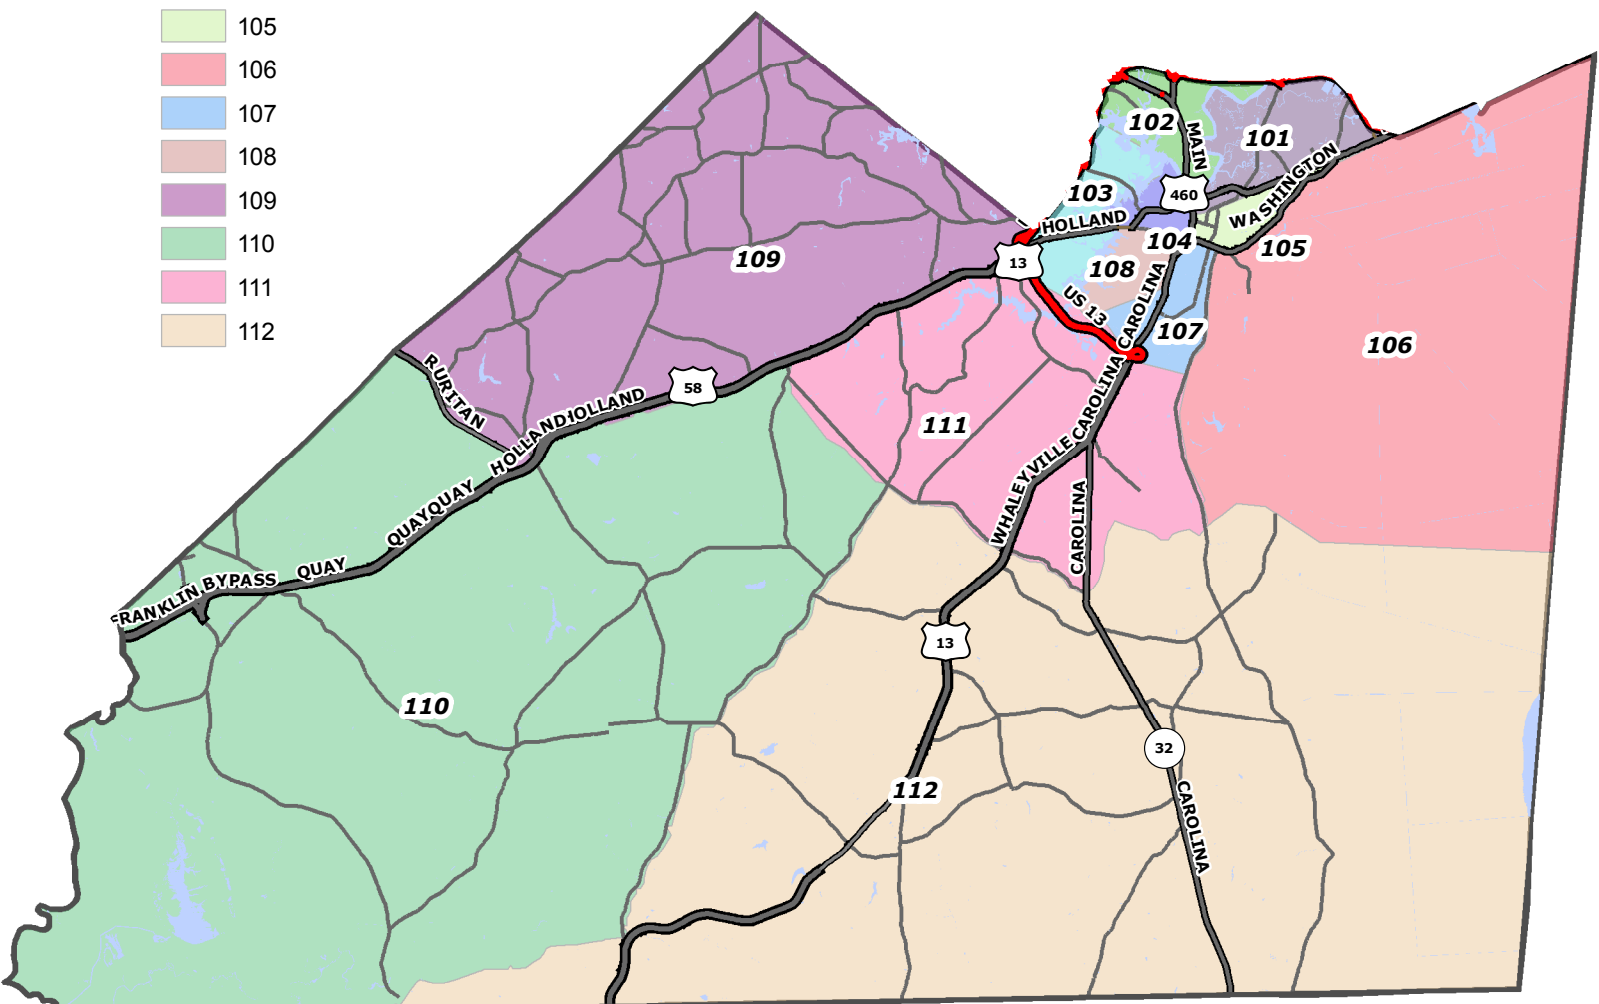

City of Suffolk Police Department

Patrol Zones

- 101
- 102
- 103
- 104
- 105
- 106
- 107
- 108
- 109
- 110
- 111
- 112

Sector 1