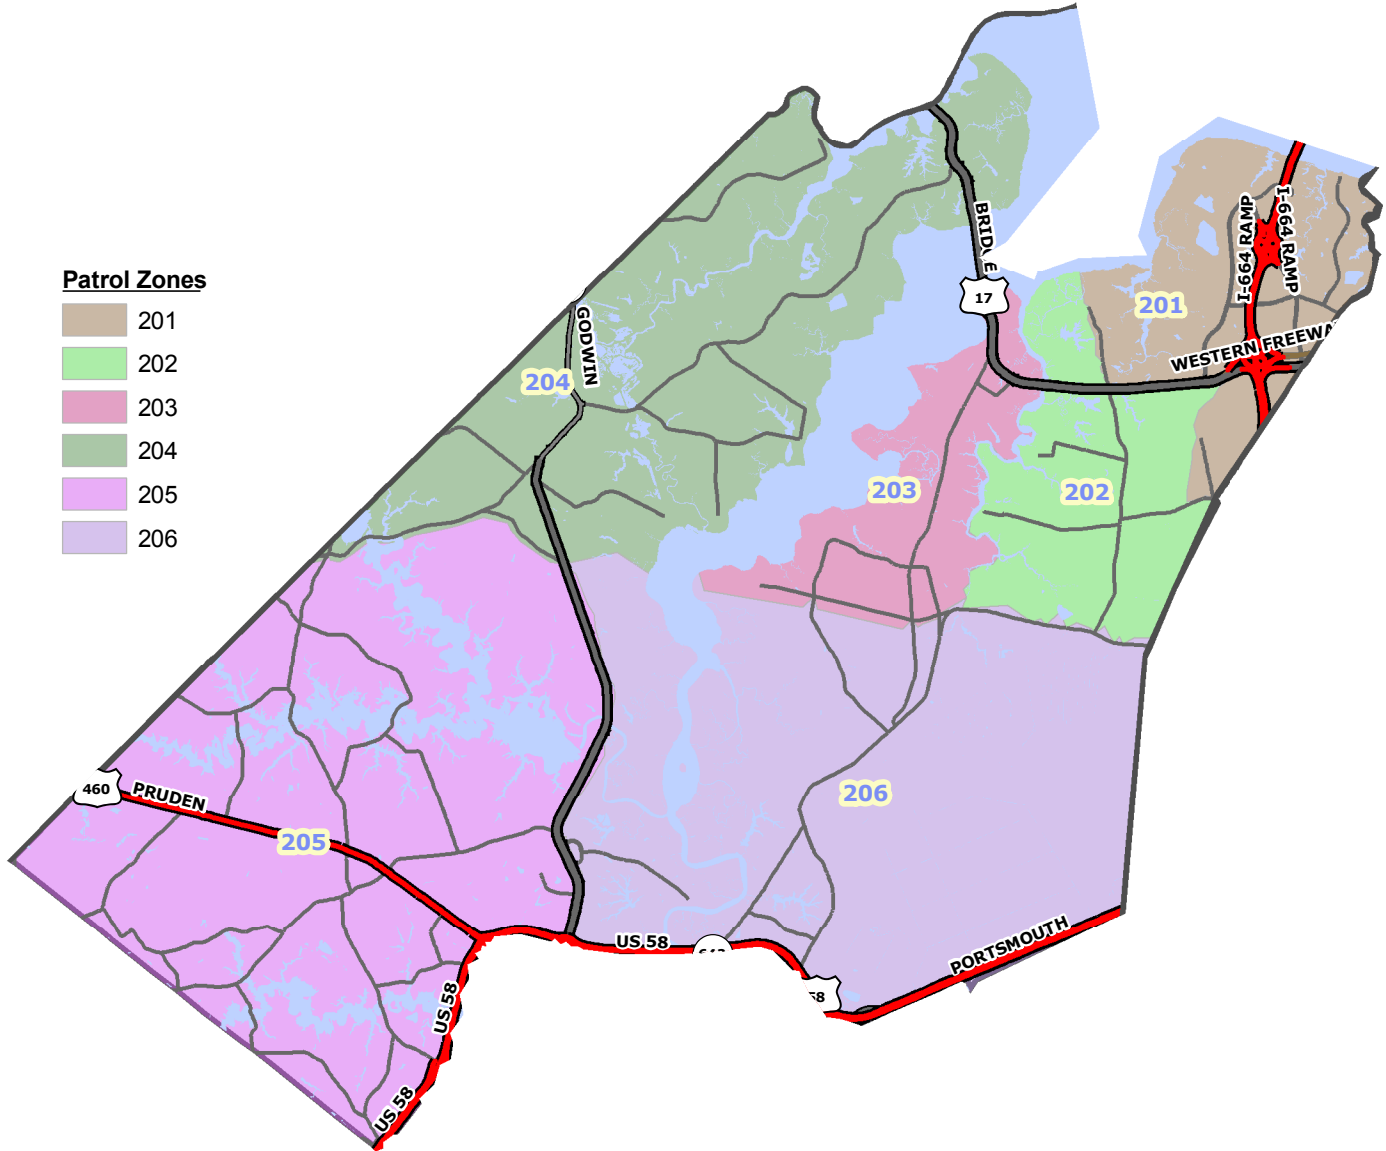

# City of Suffolk Police Department

### Patrol Zones

- 201
- 202
- 203
- 204
- 205
- 206

## Sector 2