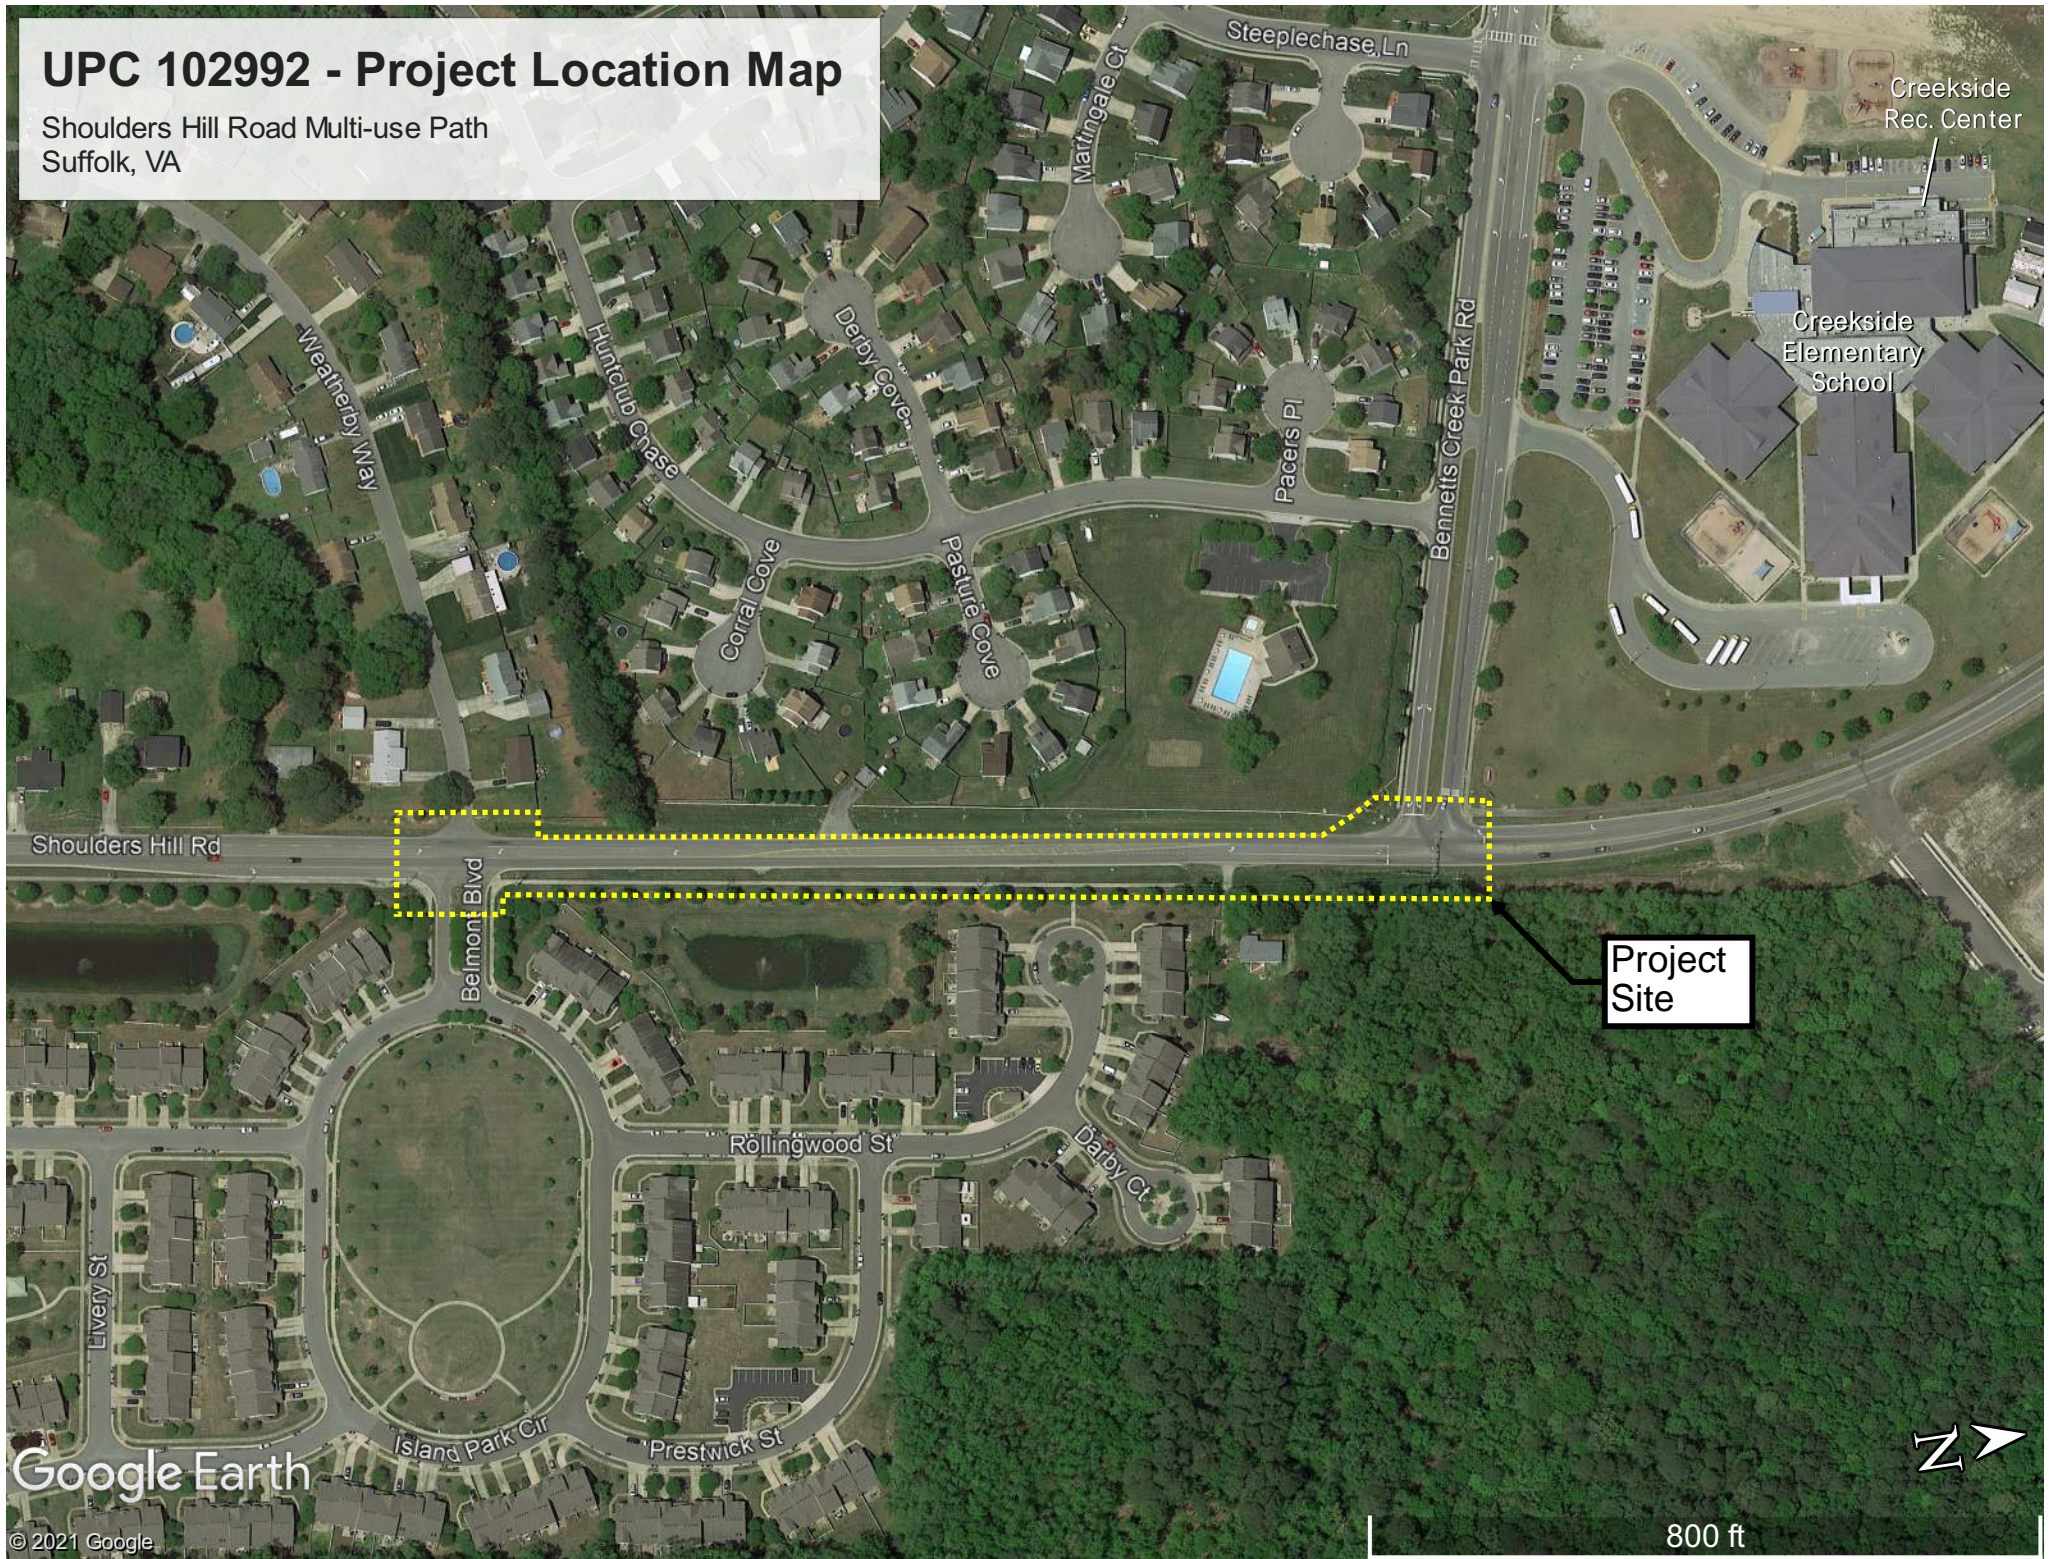

UPC 102992 - Project Location Map

Shoulders Hill Road Multi-use Path
Suffolk, VA

Project Site

Google Earth

© 2021 Google

800 ft