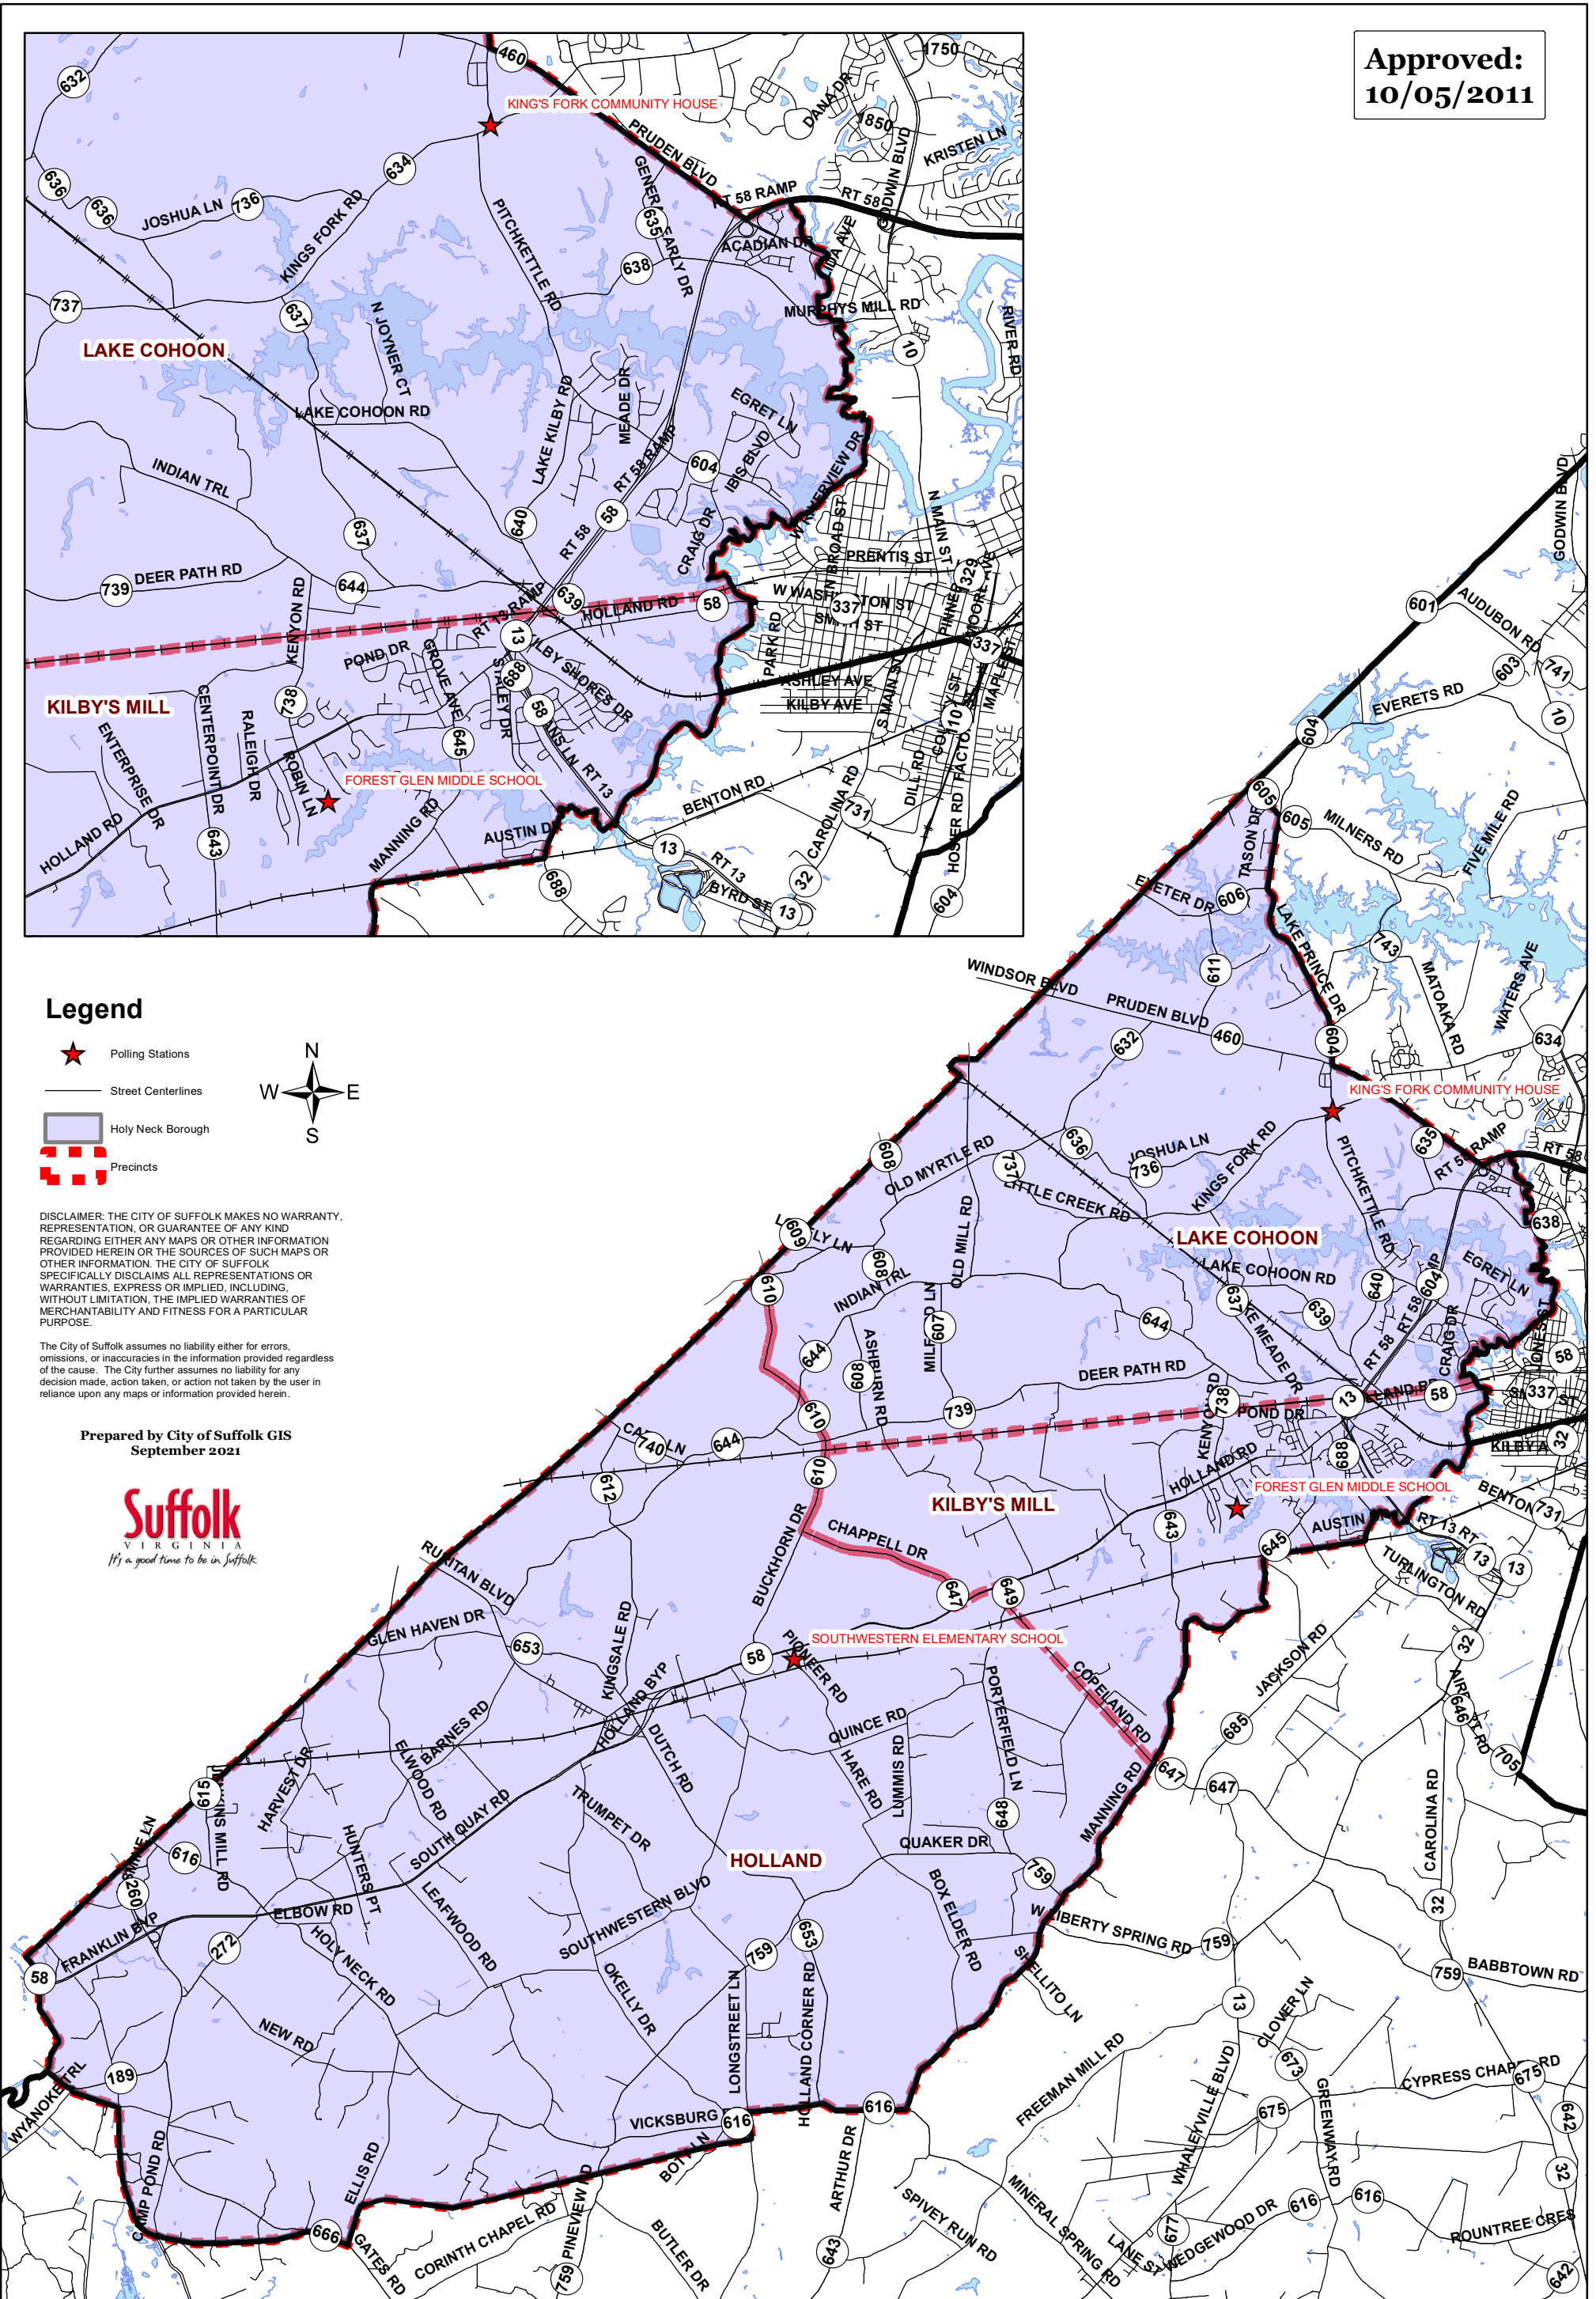

Holy Neck Borough Precincts

Approved:
10/05/2011

Legend

- ★ Polling Stations
- Street Centerlines
- Holy Neck Borough
- Precincts

DISCLAIMER: THE CITY OF SUFFOLK MAKES NO WARRANTY, REPRESENTATION, OR GUARANTEE OF ANY KIND REGARDING EITHER ANY MAPS OR OTHER INFORMATION PROVIDED HEREIN OR THE SOURCES OF SUCH MAPS OR OTHER INFORMATION. THE CITY OF SUFFOLK SPECIFICALLY DISCLAIMS ALL REPRESENTATIONS OR WARRANTIES, EXPRESS OR IMPLIED, INCLUDING, WITHOUT LIMITATION, THE IMPLIED WARRANTIES OF MERCHANTABILITY AND FITNESS FOR A PARTICULAR PURPOSE.

Prepared by City of Suffolk GIS
September 2021