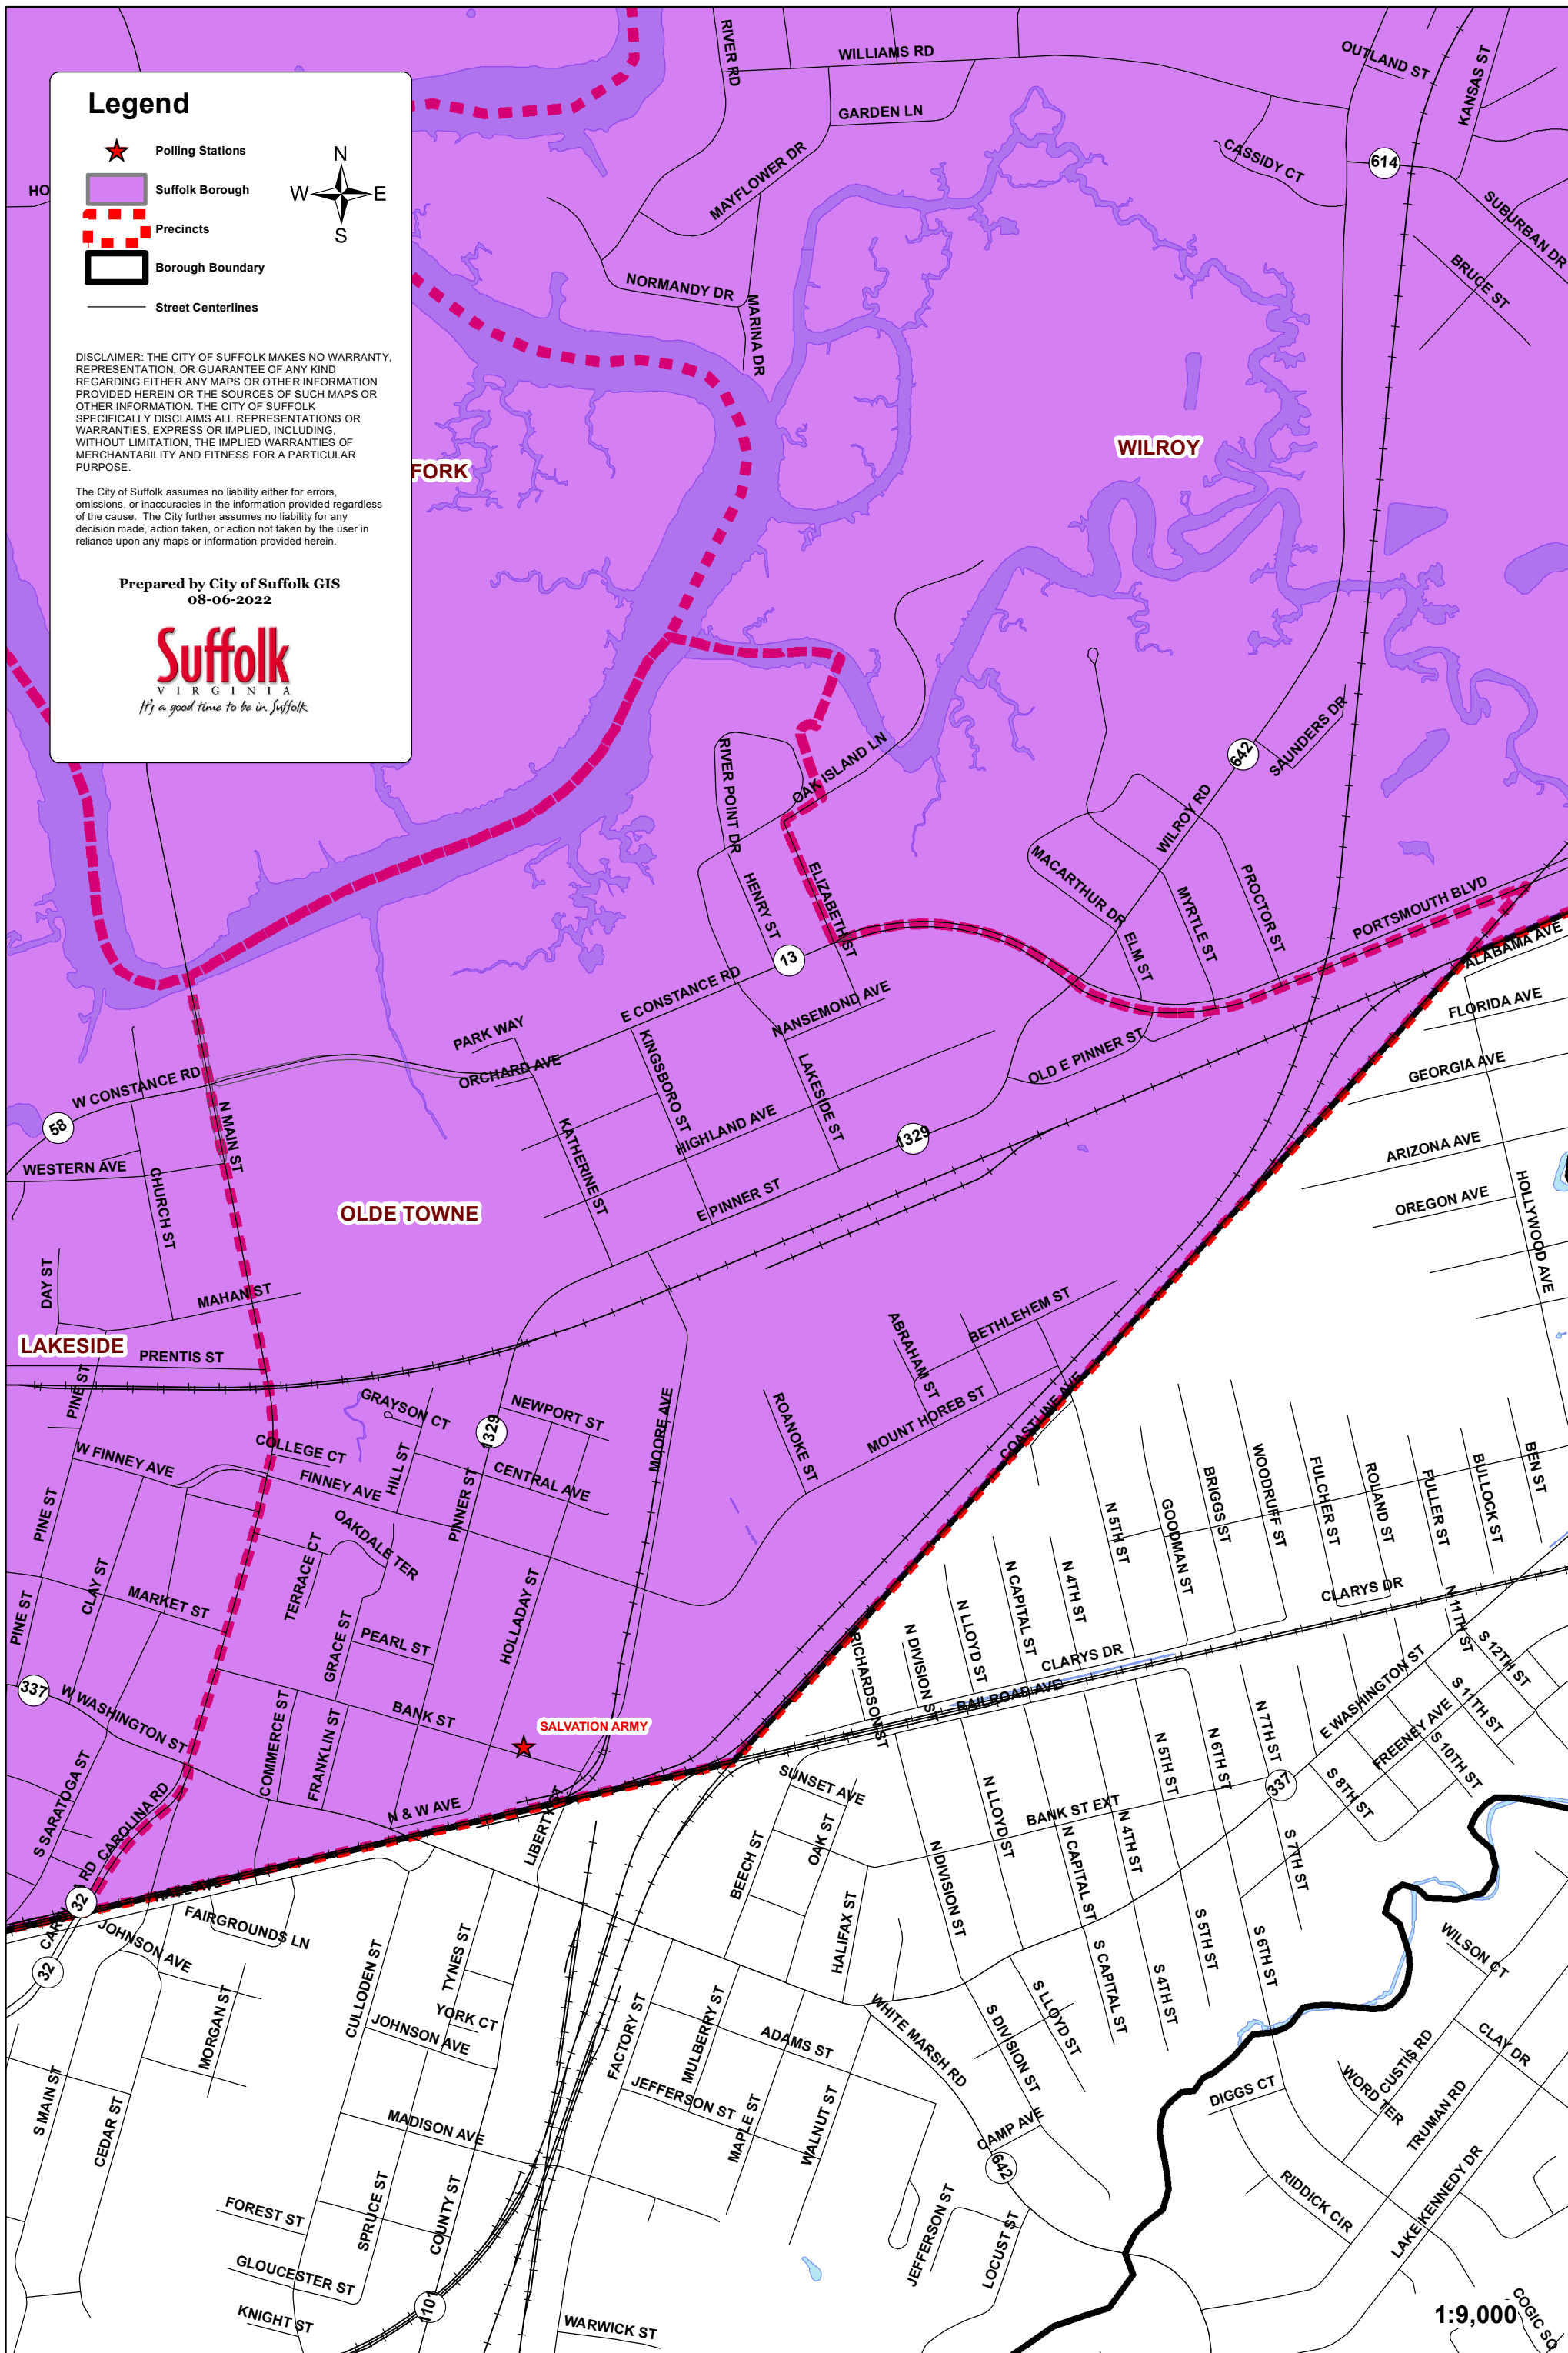

Olde Towne Precinct

Approved:
08-04-2022

Legend

- Polling Stations
- Suffolk Borough
- Precincts
- Borough Boundary
- Street Centerlines

DISCLAIMER: THE CITY OF SUFFOLK MAKES NO WARRANTY, REPRESENTATION, OR GUARANTEE OF ANY KIND REGARDING EITHER ANY MAPS OR OTHER INFORMATION PROVIDED HEREIN OR THE SOURCES OF SUCH MAPS OR OTHER INFORMATION. THE CITY OF SUFFOLK SPECIFICALLY DISCLAIMS ALL REPRESENTATIONS OR WARRANTIES, EXPRESS OR IMPLIED, INCLUDING, WITHOUT LIMITATION, THE IMPLIED WARRANTIES OF MERCHANTABILITY AND FITNESS FOR A PARTICULAR PURPOSE.

Prepared by City of Suffolk GIS
08-06-2022

1:9,000
CGIC SQ