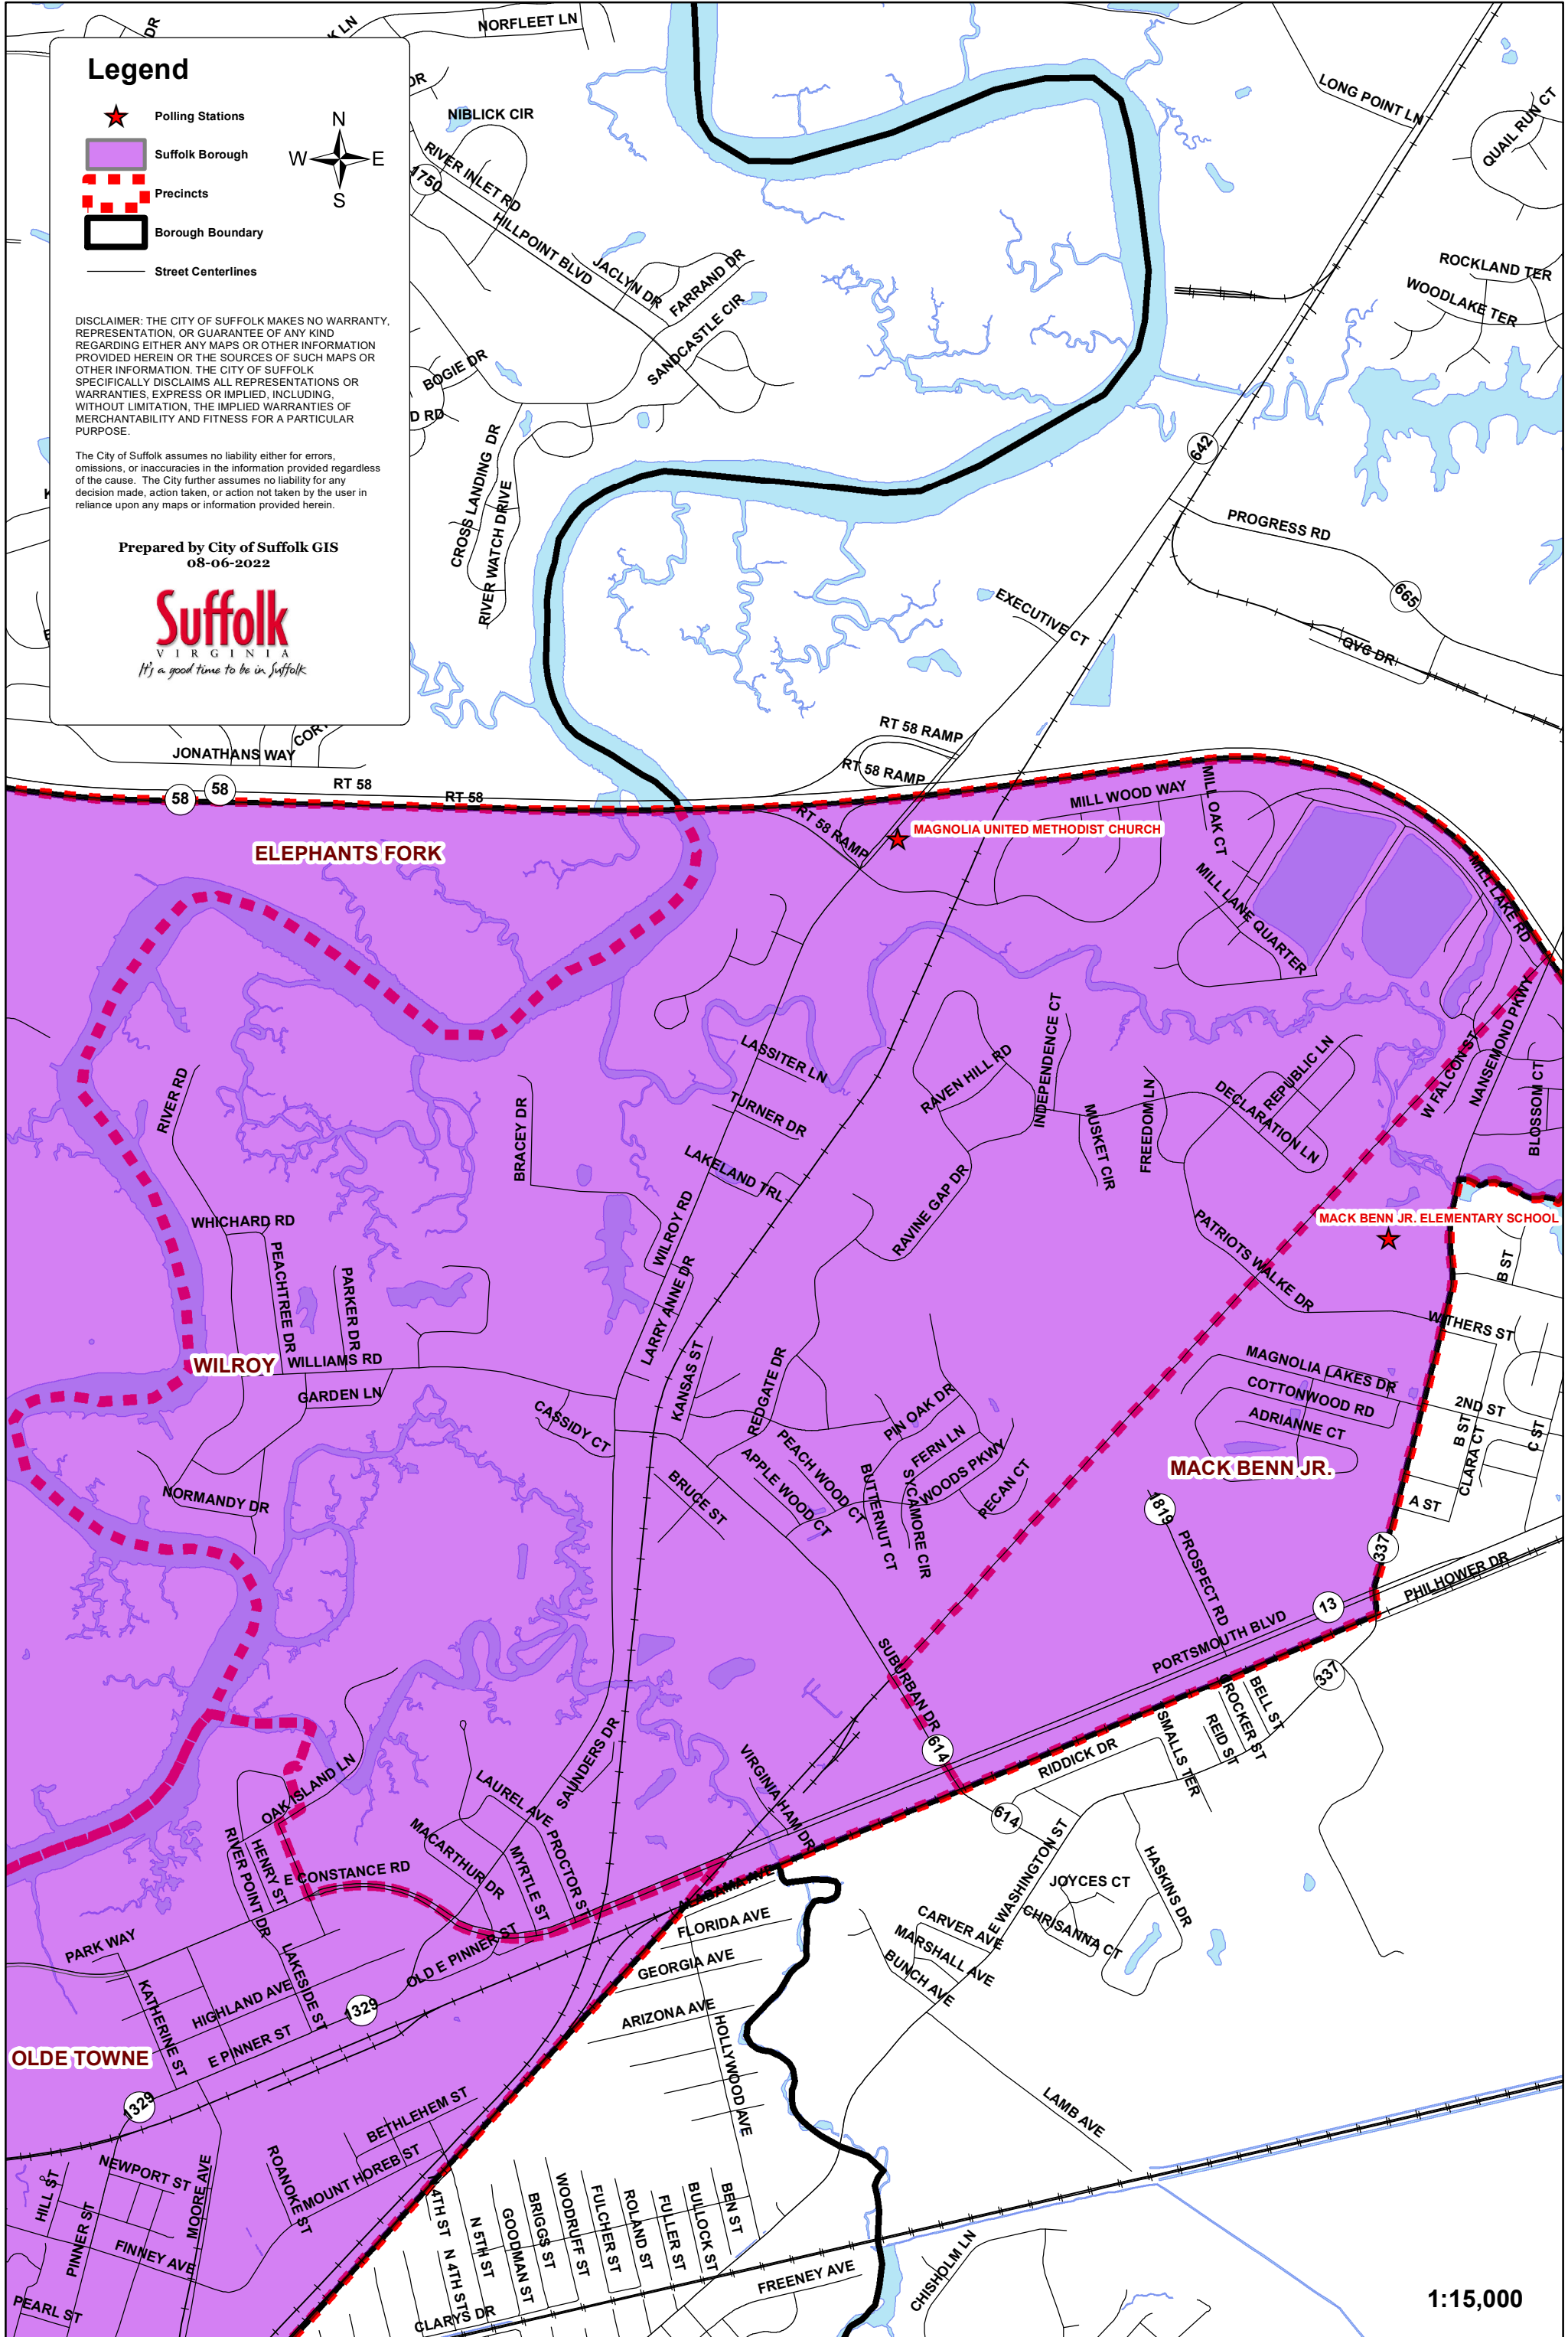

Wilroy Precinct

Approved:
08-04-2022

Legend

- ★ Polling Stations
- Suffolk Borough
- Precincts
- Borough Boundary
- Street Centerlines

DISCLAIMER: THE CITY OF SUFFOLK MAKES NO WARRANTY, REPRESENTATION, OR GUARANTEE OF ANY KIND REGARDING EITHER ANY MAPS OR OTHER INFORMATION PROVIDED HEREIN OR THE SOURCES OF SUCH MAPS OR OTHER INFORMATION. THE CITY OF SUFFOLK SPECIFICALLY DISCLAIMS ALL REPRESENTATIONS OR WARRANTIES, EXPRESS OR IMPLIED, INCLUDING, WITHOUT LIMITATION, THE IMPLIED WARRANTIES OF MERCHANTABILITY AND FITNESS FOR A PARTICULAR PURPOSE.

The City of Suffolk assumes no liability either for errors, omissions, or inaccuracies in the information provided regardless of the cause. The City further assumes no liability for any decision made, action taken, or action not taken by the user in reliance upon any maps or information provided herein.

Prepared by City of Suffolk GIS
08-06-2022