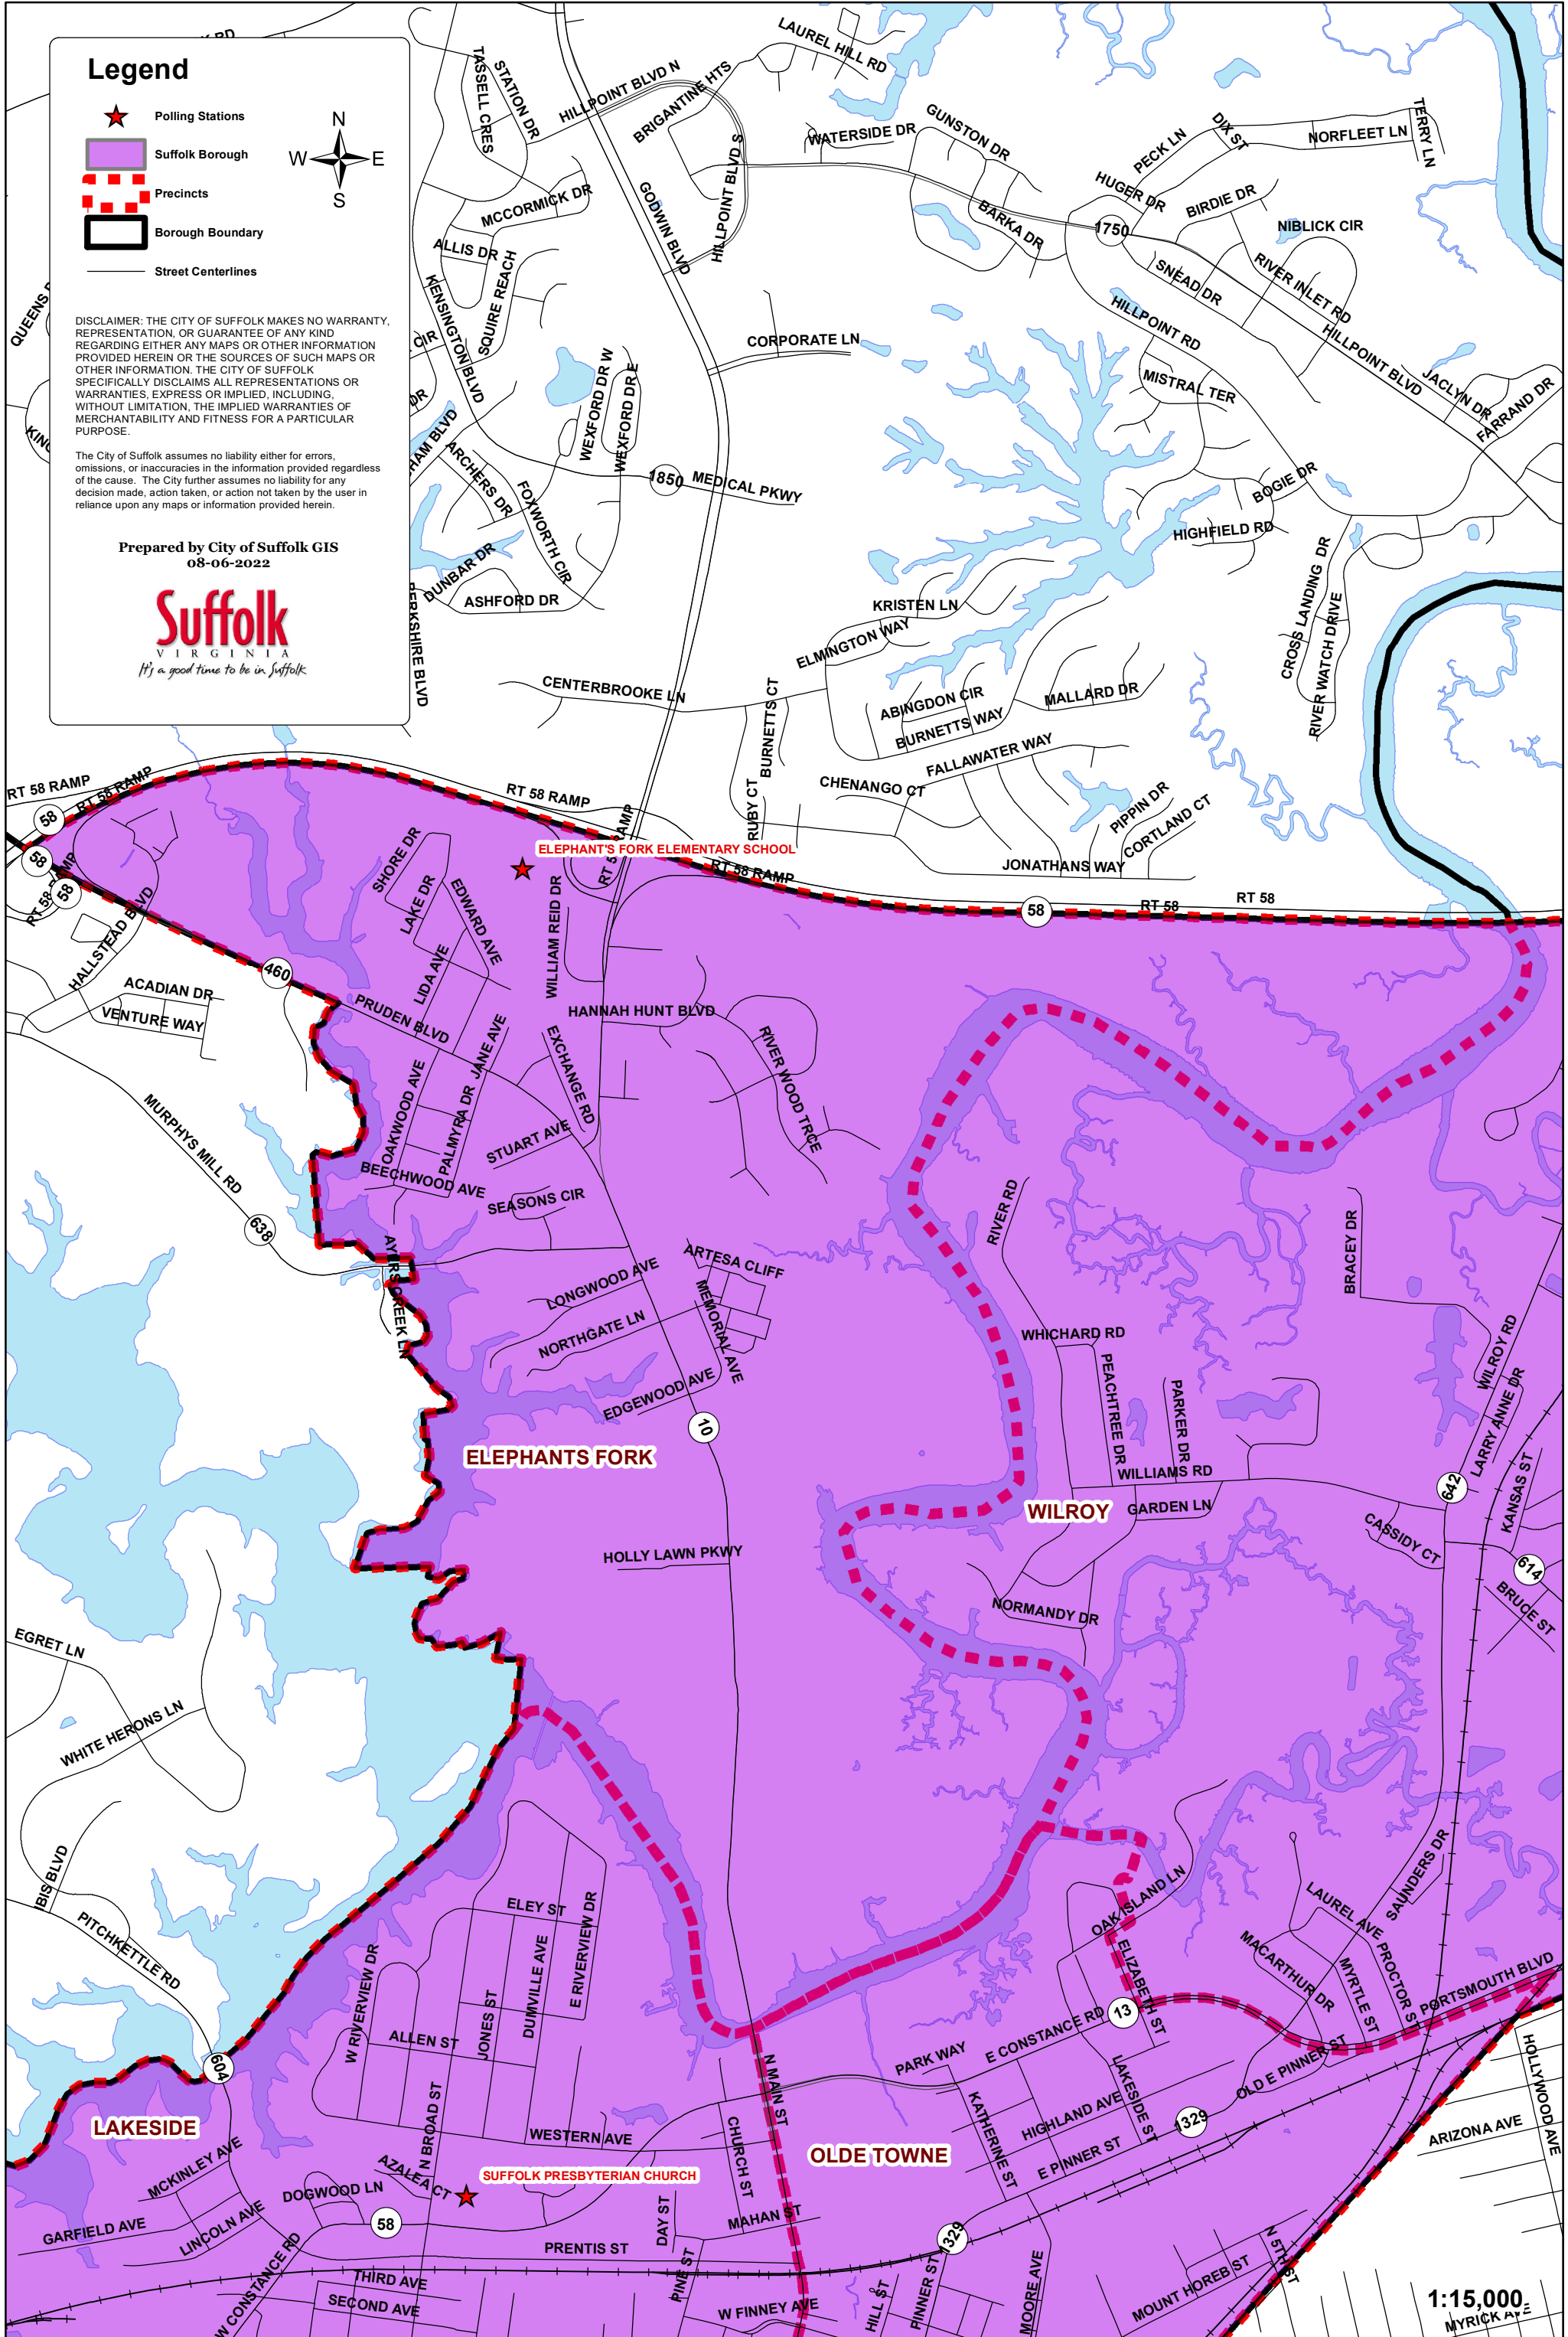

Elephants Fork Precinct

Approved:
08-04-2022

Legend

- ★ Polling Stations
- Suffolk Borough
- ▬ Precincts
- ▭ Borough Boundary
- Street Centerlines

DISCLAIMER: THE CITY OF SUFFOLK MAKES NO WARRANTY, REPRESENTATION, OR GUARANTEE OF ANY KIND REGARDING EITHER ANY MAPS OR OTHER INFORMATION PROVIDED HEREIN OR THE SOURCES OF SUCH MAPS OR OTHER INFORMATION. THE CITY OF SUFFOLK SPECIFICALLY DISCLAIMS ALL REPRESENTATIONS OR WARRANTIES, EXPRESS OR IMPLIED, INCLUDING, WITHOUT LIMITATION, THE IMPLIED WARRANTIES OF MERCHANTABILITY AND FITNESS FOR A PARTICULAR PURPOSE.

The City of Suffolk assumes no liability either for errors, omissions, or inaccuracies in the information provided regardless of the cause. The City further assumes no liability for any decision made, action taken, or action not taken by the user in reliance upon any maps or information provided herein.

Prepared by City of Suffolk GIS
08-06-2022

1:15,000
MYRICK AVE