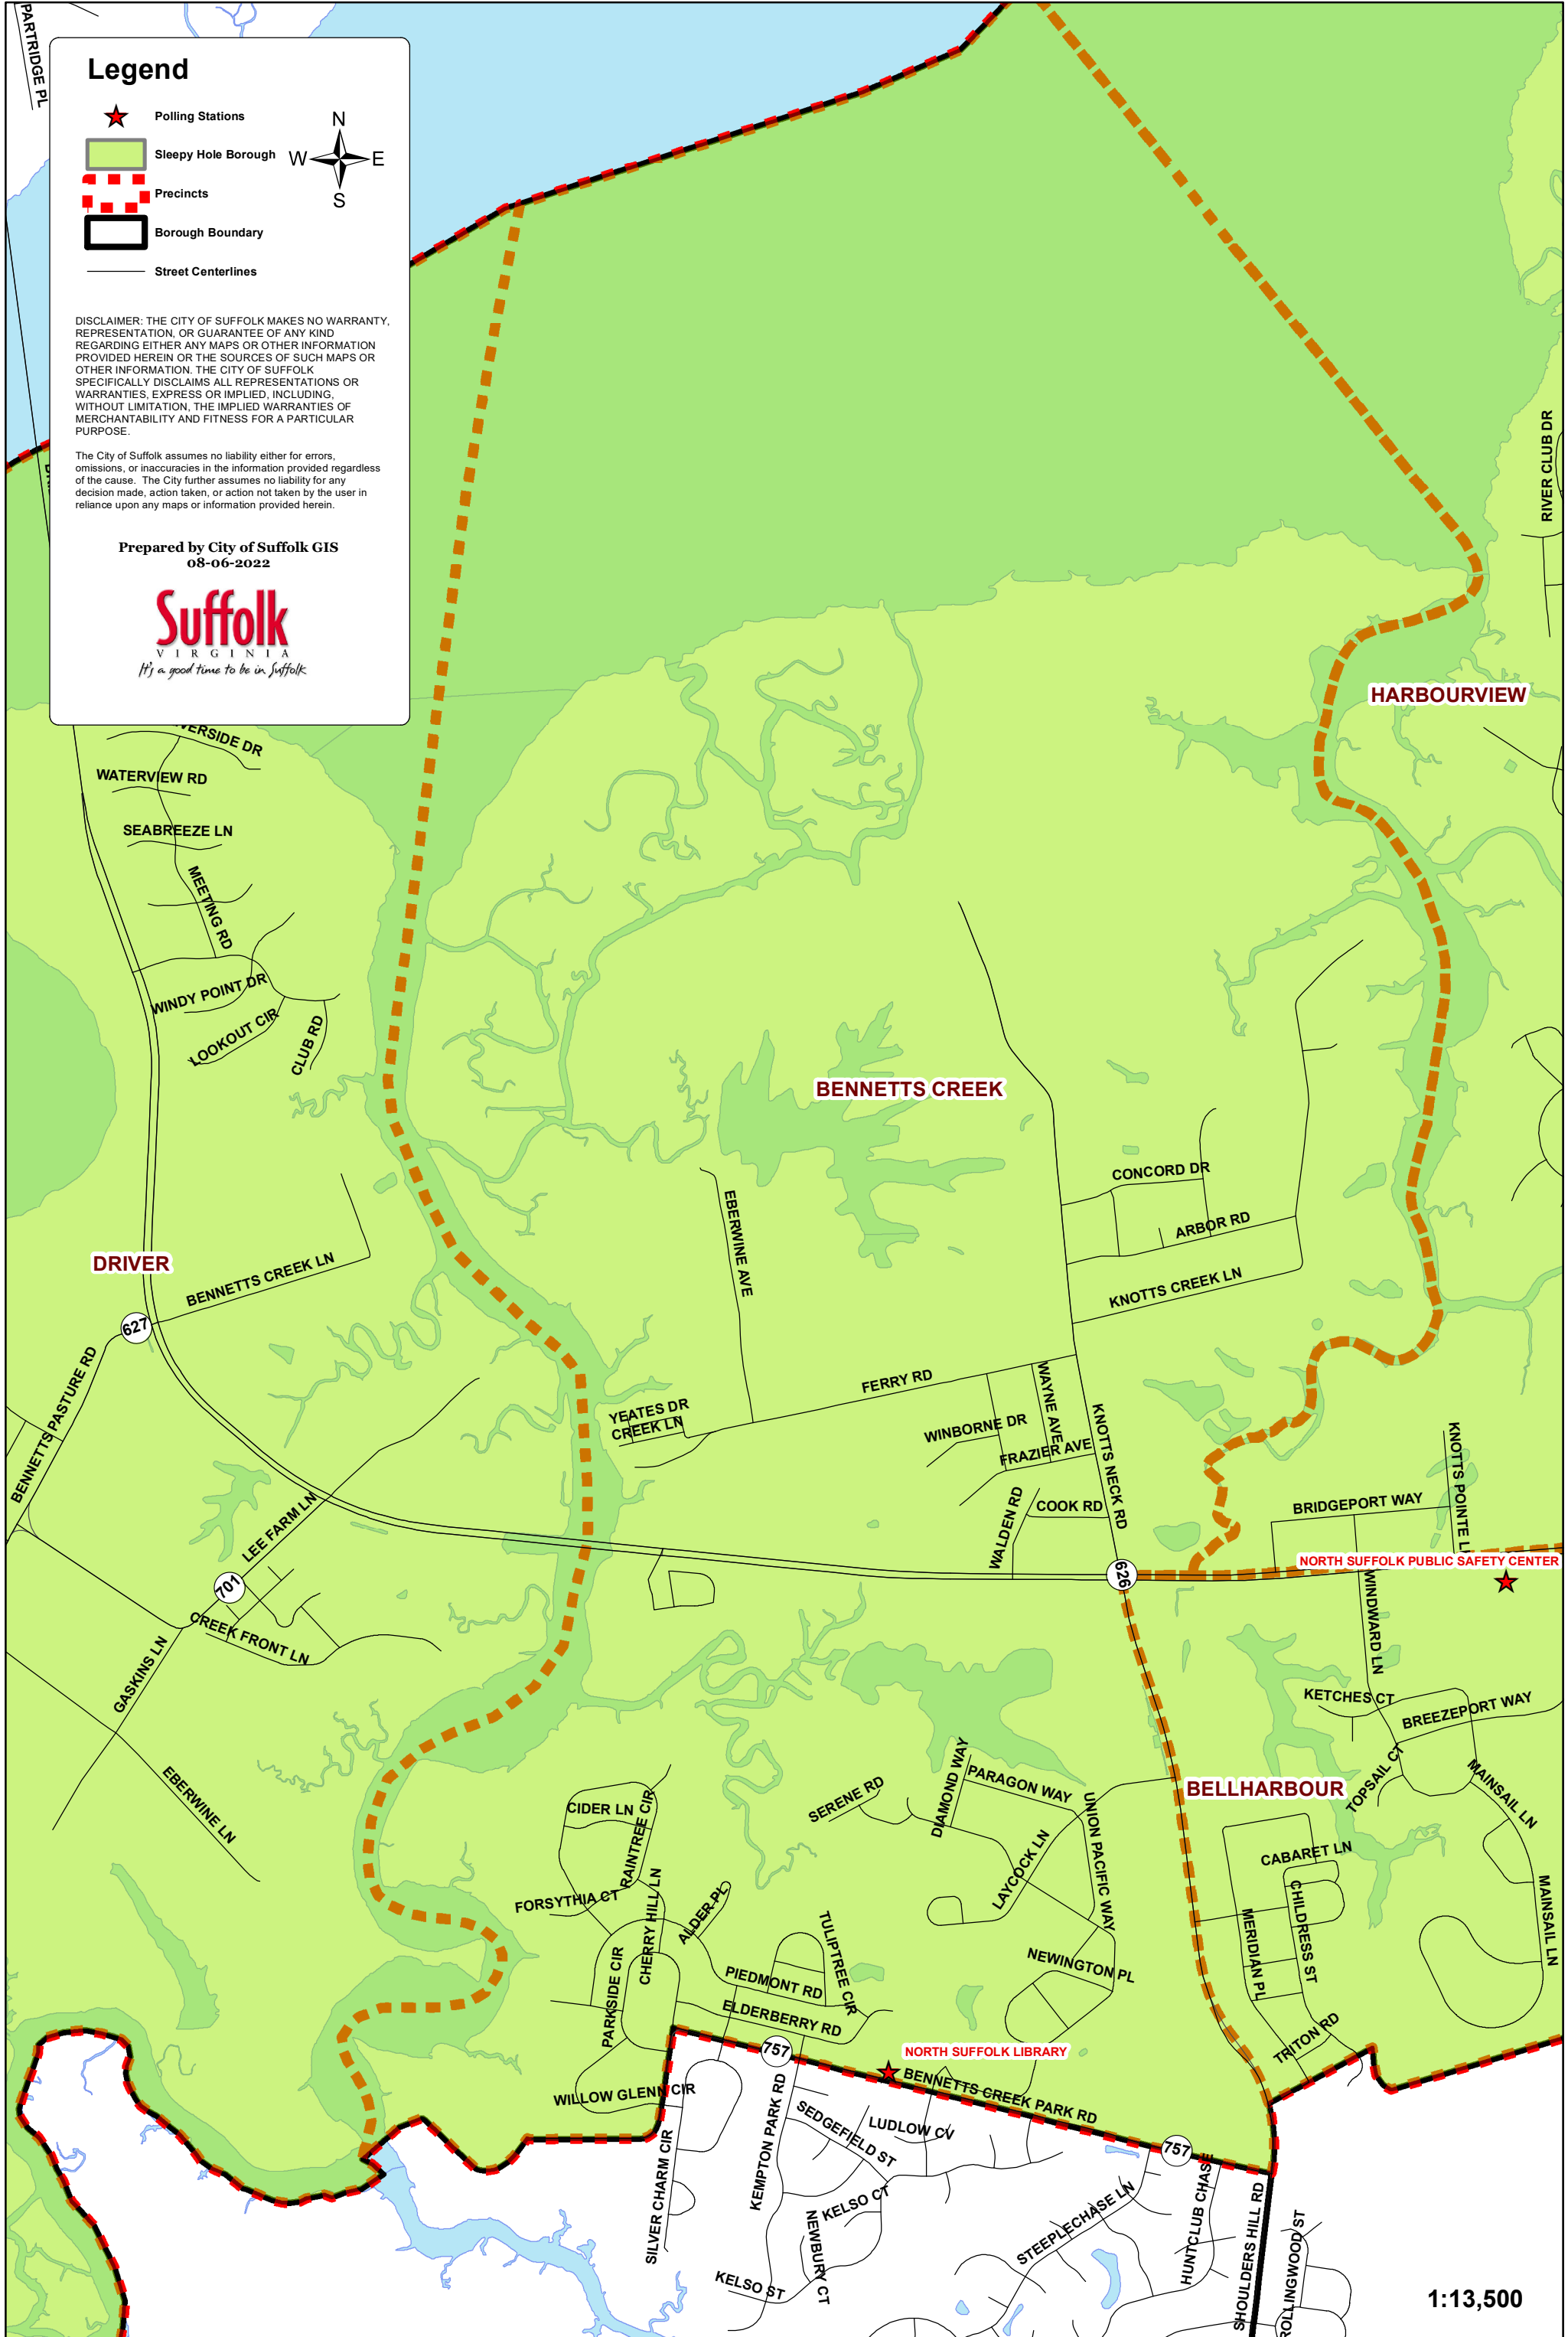

# Bennetts Creek Precinct

Approved:  
08-04-2022

## Legend

- Polling Stations
- Sleepy Hole Borough
- Precincts
- Borough Boundary
- Street Centerlines

DISCLAIMER: THE CITY OF SUFFOLK MAKES NO WARRANTY, REPRESENTATION, OR GUARANTEE OF ANY KIND REGARDING EITHER ANY MAPS OR OTHER INFORMATION PROVIDED HEREIN OR THE SOURCES OF SUCH MAPS OR OTHER INFORMATION. THE CITY OF SUFFOLK SPECIFICALLY DISCLAIMS ALL REPRESENTATIONS OR WARRANTIES, EXPRESS OR IMPLIED, INCLUDING, WITHOUT LIMITATION, THE IMPLIED WARRANTIES OF MERCHANTABILITY AND FITNESS FOR A PARTICULAR PURPOSE.

Prepared by City of Suffolk GIS  
08-06-2022

1:13,500