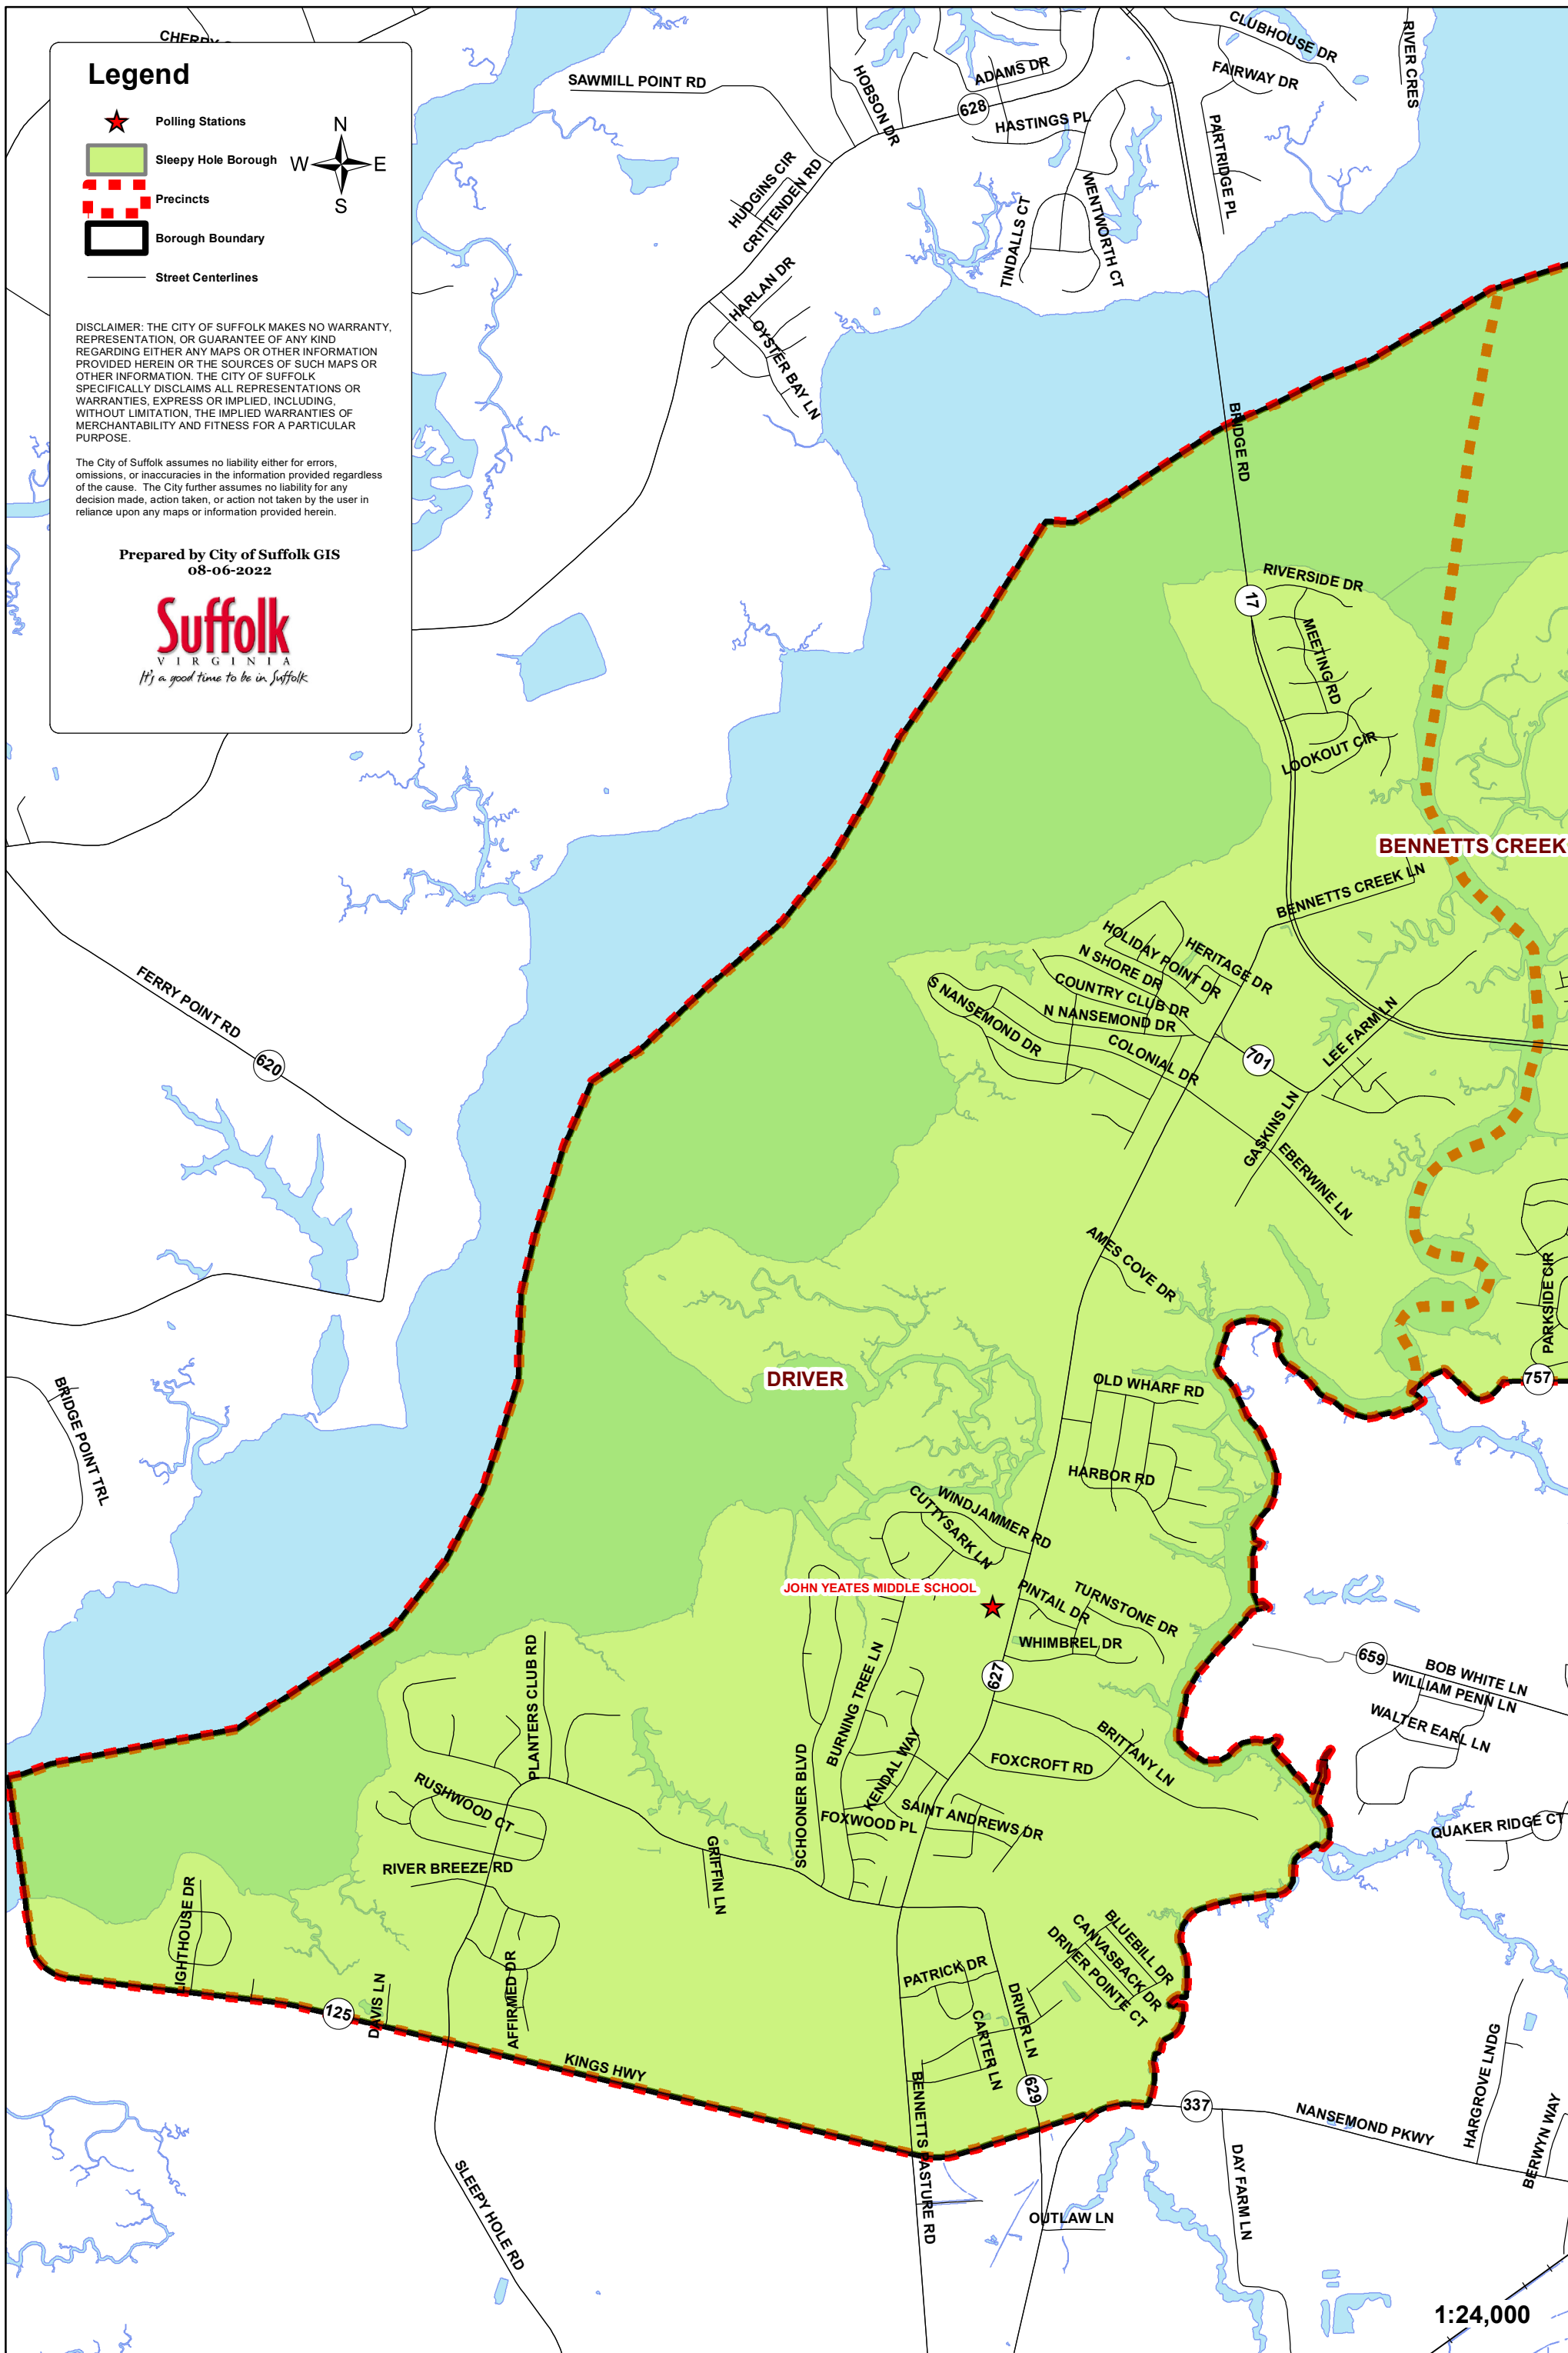

Driver Precinct

Approved:
08-04-2022

Legend

- ★ Polling Stations
- Sleepy Hole Borough
- ▬ Precincts
- ▭ Borough Boundary
- Street Centerlines

DISCLAIMER: THE CITY OF SUFFOLK MAKES NO WARRANTY, REPRESENTATION, OR GUARANTEE OF ANY KIND REGARDING EITHER ANY MAPS OR OTHER INFORMATION PROVIDED HEREIN OR THE SOURCES OF SUCH MAPS OR OTHER INFORMATION. THE CITY OF SUFFOLK SPECIFICALLY DISCLAIMS ALL REPRESENTATIONS OR WARRANTIES, EXPRESS OR IMPLIED, INCLUDING, WITHOUT LIMITATION, THE IMPLIED WARRANTIES OF MERCHANTABILITY AND FITNESS FOR A PARTICULAR PURPOSE.

Prepared by City of Suffolk GIS
08-06-2022

Suffolk

VIRGINIA
It's a good time to be in Suffolk.

1:24,000