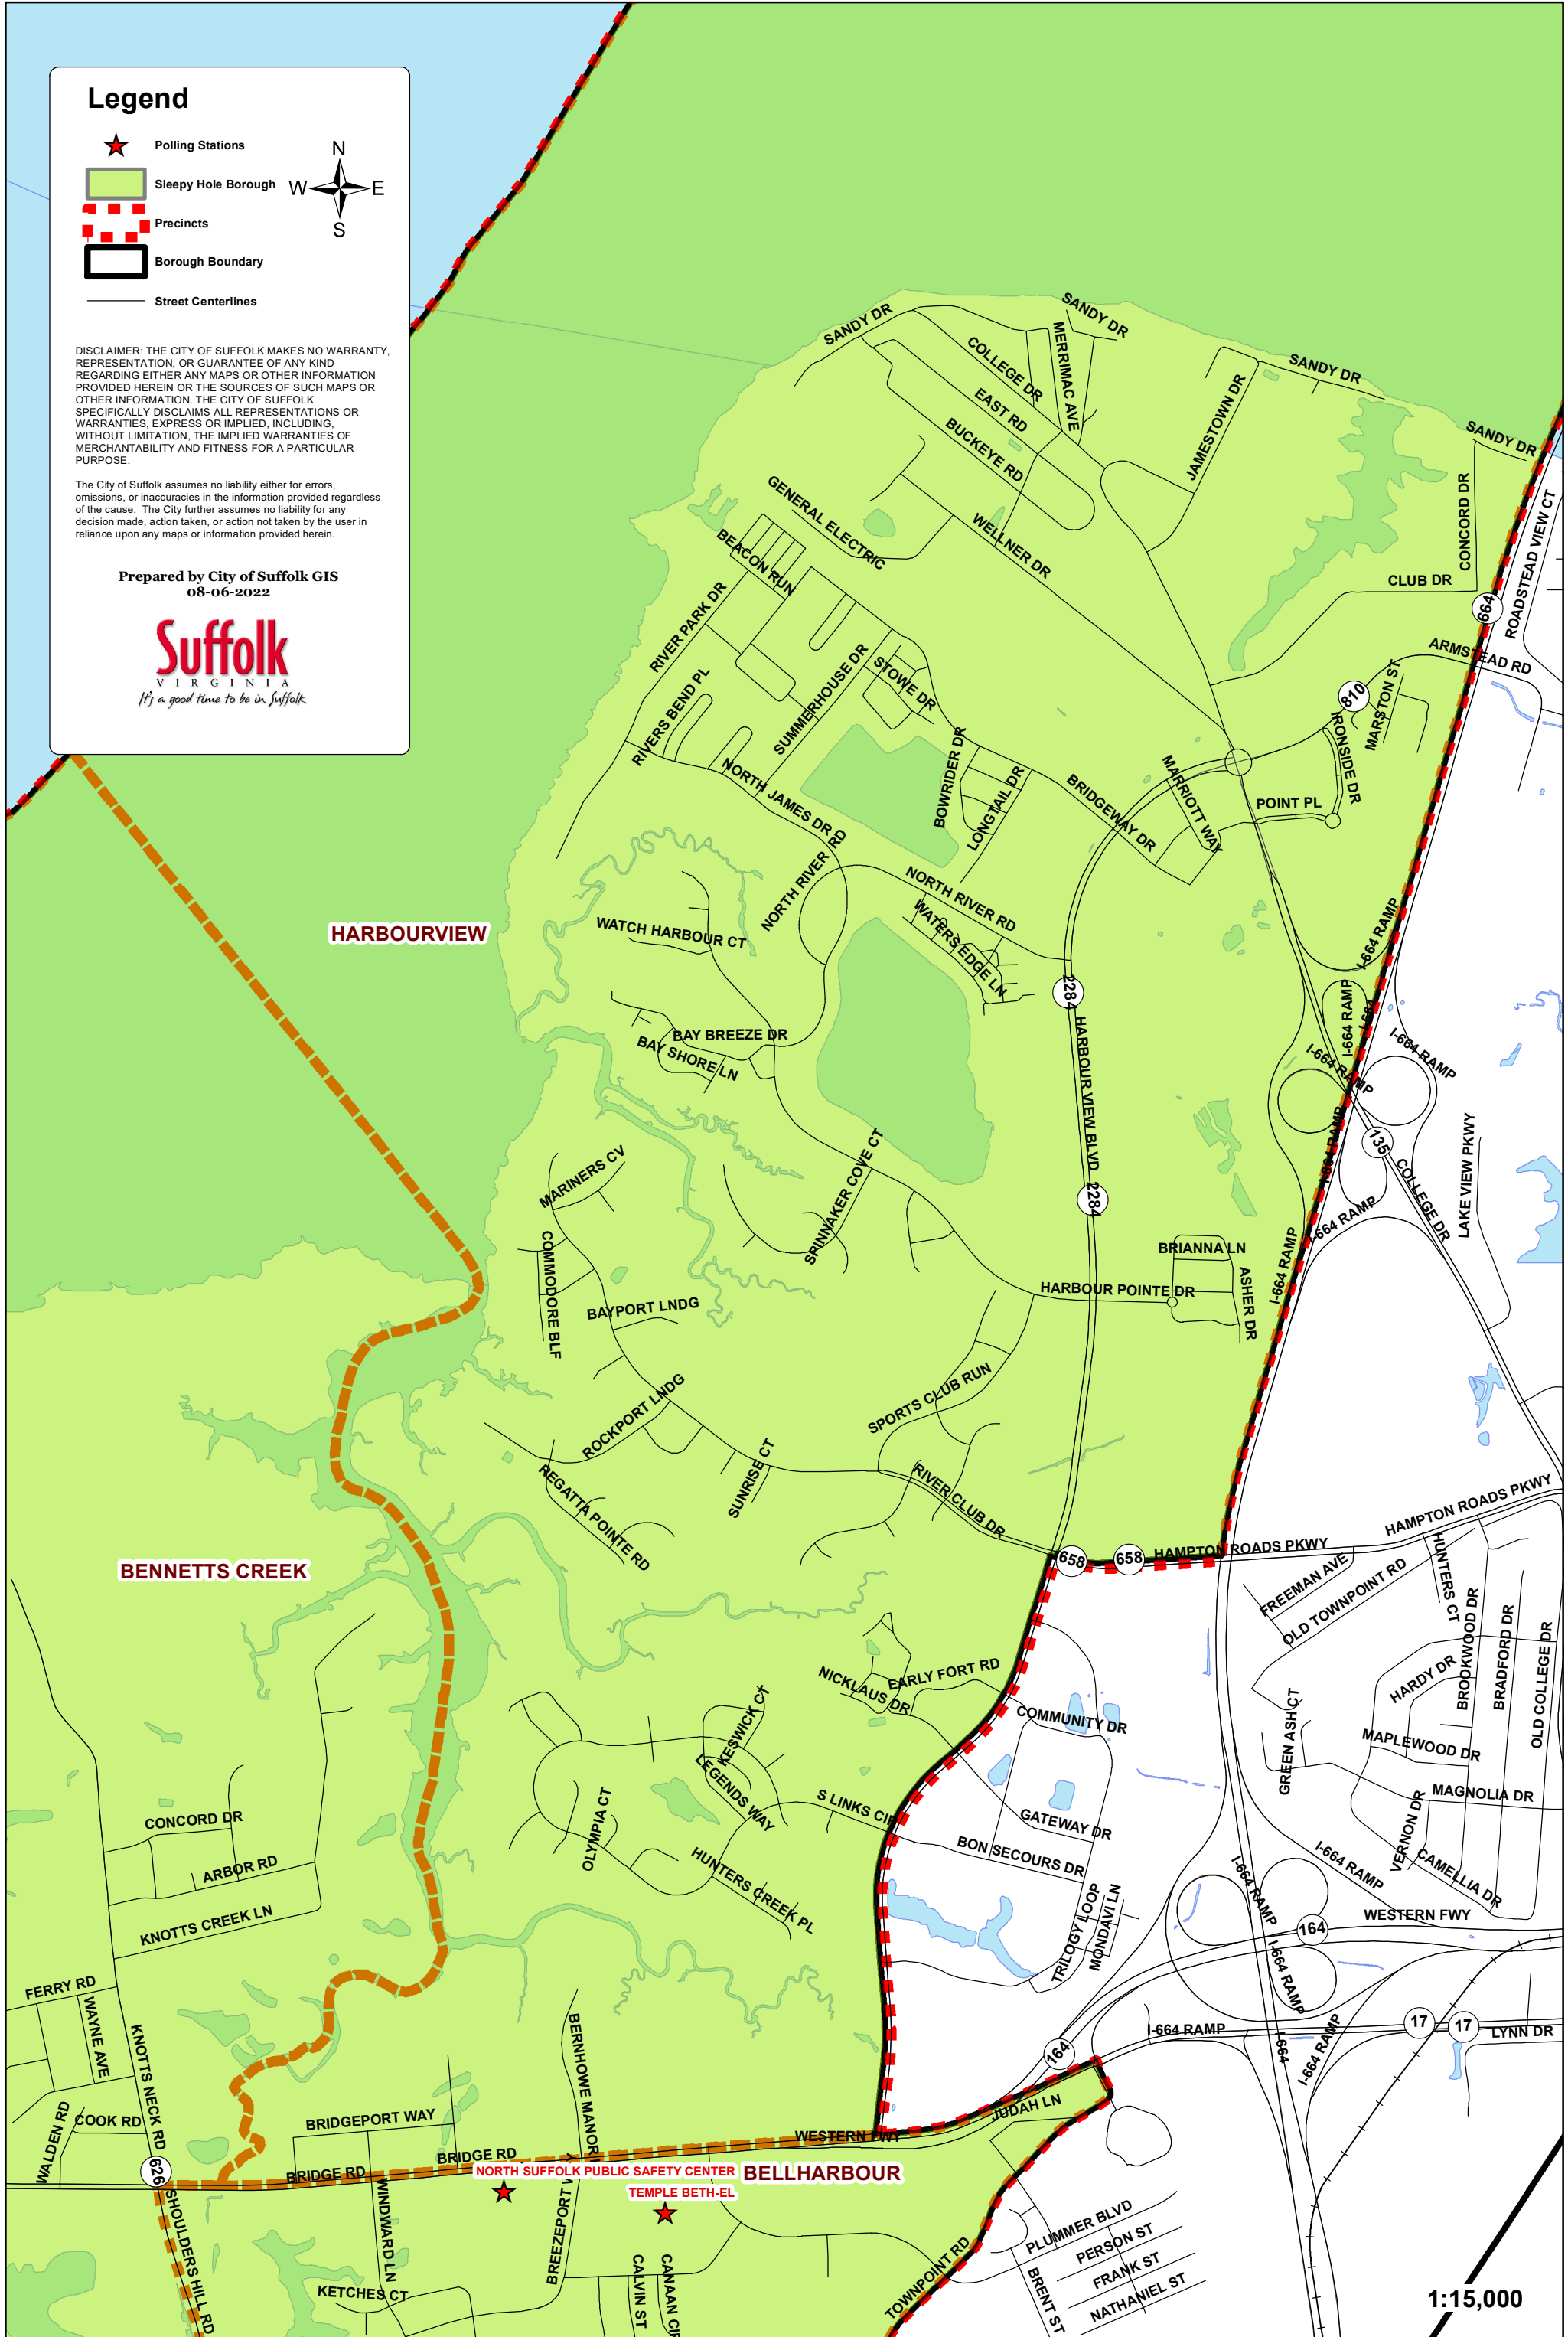

Harbourview Precinct

Approved:
08-04-2022

Legend

-  Polling Stations
-  Sleepy Hole Borough
-  Precincts
-  Borough Boundary
-  Street Centerlines

DISCLAIMER: THE CITY OF SUFFOLK MAKES NO WARRANTY, REPRESENTATION, OR GUARANTEE OF ANY KIND REGARDING EITHER ANY MAPS OR OTHER INFORMATION PROVIDED HEREIN OR THE SOURCES OF SUCH MAPS OR OTHER INFORMATION. THE CITY OF SUFFOLK SPECIFICALLY DISCLAIMS ALL REPRESENTATIONS OR WARRANTIES, EXPRESS OR IMPLIED, INCLUDING, WITHOUT LIMITATION, THE IMPLIED WARRANTIES OF MERCHANTABILITY AND FITNESS FOR A PARTICULAR PURPOSE.

The City of Suffolk assumes no liability either for errors, omissions, or inaccuracies in the information provided regardless of the cause. The City further assumes no liability for any decision made, action taken, or action not taken by the user in reliance upon any maps or information provided herein.

Prepared by City of Suffolk GIS
08-06-2022

1:15,000