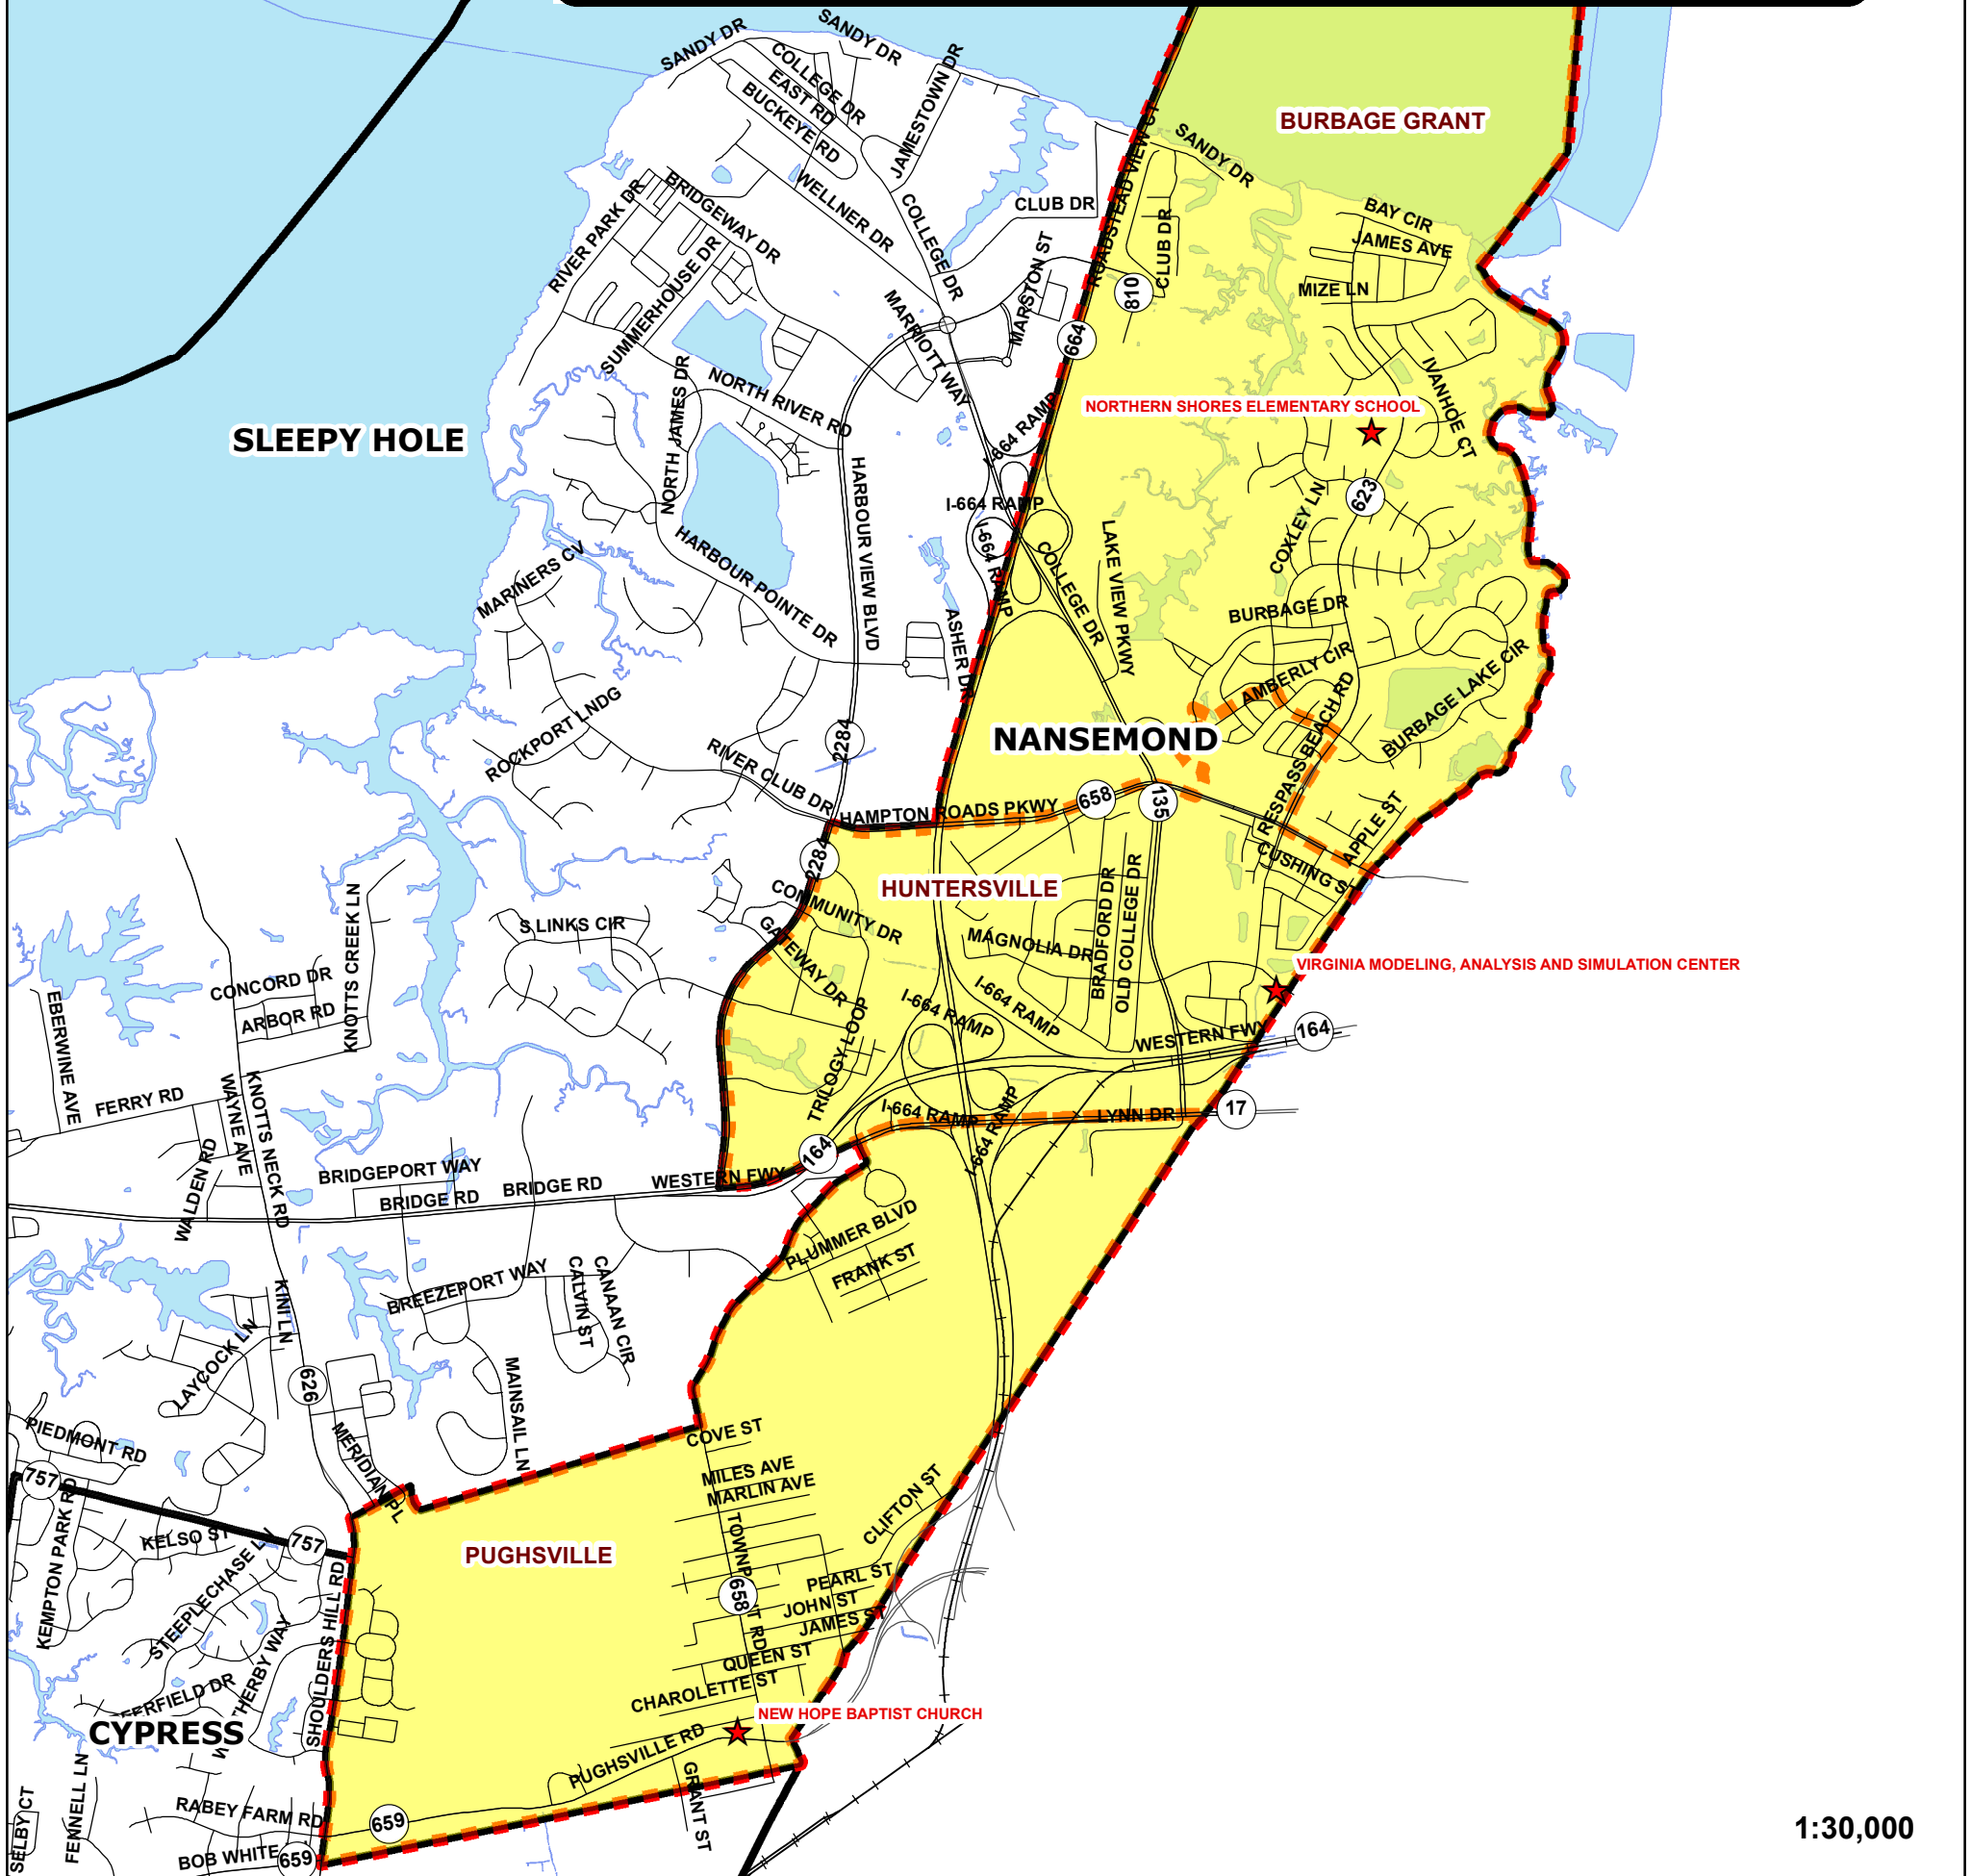

Nansemond Voter Borough

Approved:
07-20-2022

Legend

- Polling Stations
- Nansemond Borough
- Precincts
- Borough Boundary
- Street Centerlines

DISCLAIMER: THE CITY OF SUFFOLK MAKES NO WARRANTY, REPRESENTATION, OR GUARANTEE OF ANY KIND REGARDING EITHER ANY MAPS OR OTHER INFORMATION PROVIDED HEREIN OR THE SOURCES OF SUCH MAPS OR OTHER INFORMATION. THE CITY OF SUFFOLK SPECIFICALLY DISCLAIMS ALL REPRESENTATIONS OR WARRANTIES, EXPRESS OR IMPLIED, INCLUDING, WITHOUT LIMITATION, THE IMPLIED WARRANTIES OF MERCHANTABILITY AND FITNESS FOR A PARTICULAR PURPOSE.

Prepared by City of Suffolk GIS
08-06-2022

1:30,000