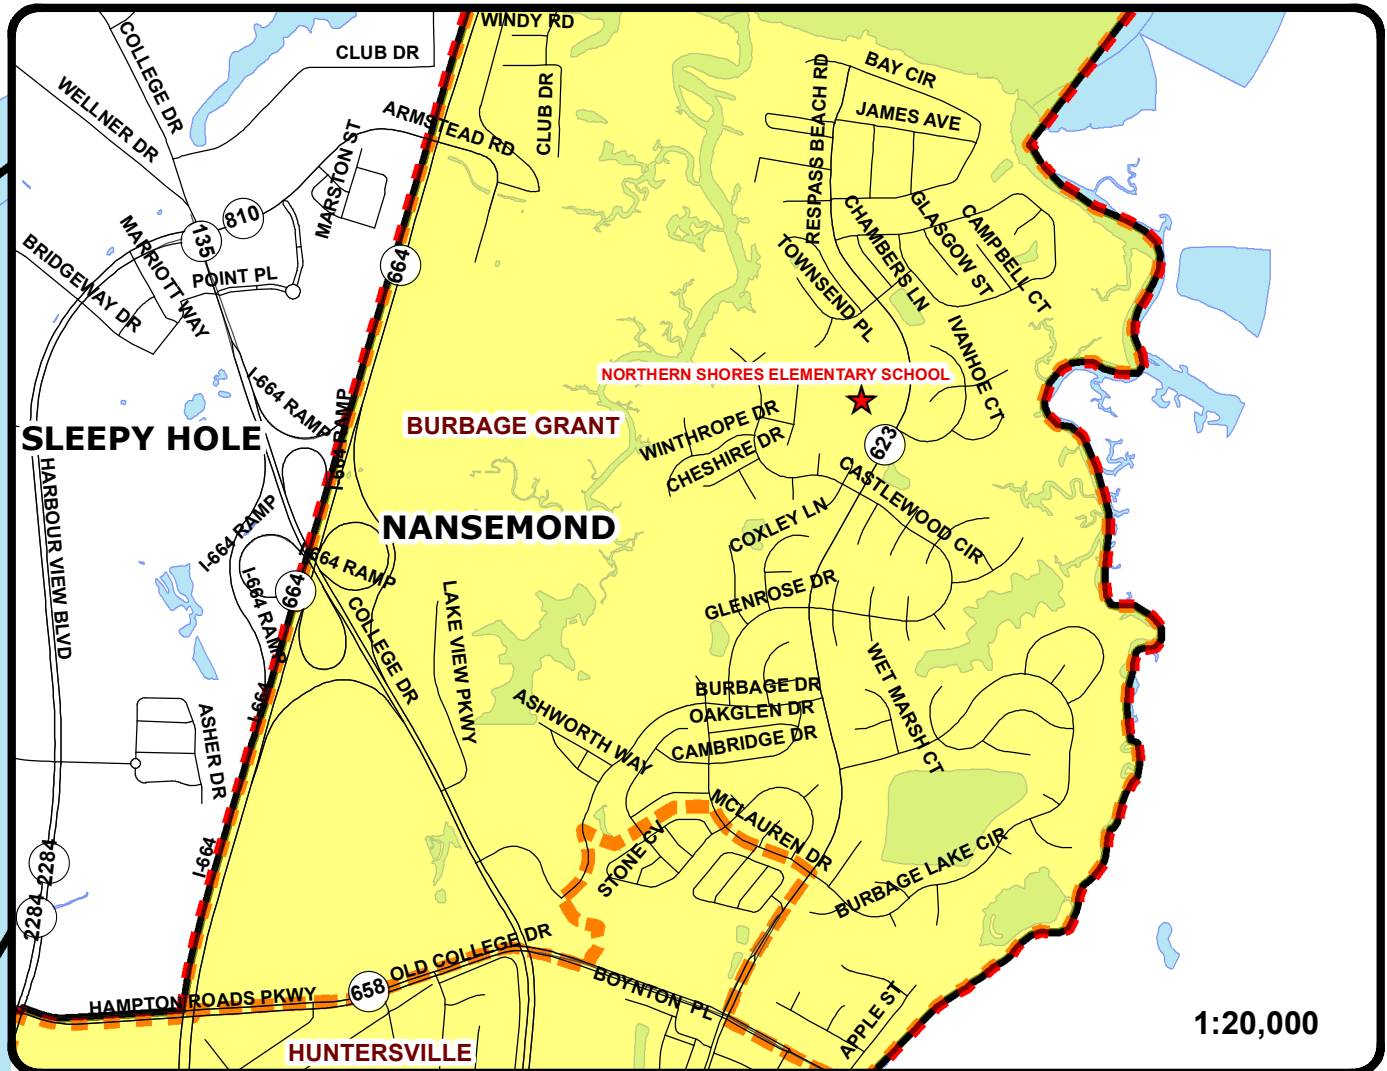

Nansemond Voter Borough

Approved:
07-20-2022

Legend

- Polling Stations
- Nansemond Borough
- Precincts
- Borough Boundary
- Street Centerlines

DISCLAIMER: THE CITY OF SUFFOLK MAKES NO WARRANTY, REPRESENTATION, OR GUARANTEE OF ANY KIND REGARDING EITHER ANY MAPS OR OTHER INFORMATION PROVIDED HEREIN OR THE SOURCES OF SUCH MAPS OR OTHER INFORMATION. THE CITY OF SUFFOLK SPECIFICALLY DISCLAIMS ALL REPRESENTATIONS OR WARRANTIES, EXPRESS OR IMPLIED, INCLUDING, WITHOUT LIMITATION, THE IMPLIED WARRANTIES OF MERCHANTABILITY AND FITNESS FOR A PARTICULAR PURPOSE.

Prepared by City of Suffolk GIS
08-06-2022

1:30,000