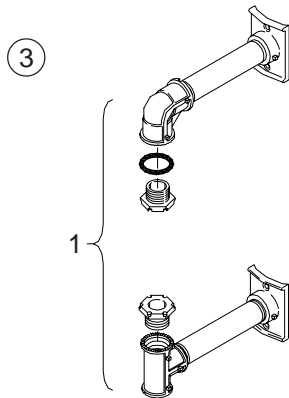

RIGID SIGNAL MTGS

Aluminum Side-of-Pole, 1½"

ITEM	DESCRIPTION	PART NO.
UPPER & LOWER ARM ASSY:		
①	1-Way w/ 10" Nipples, Alum.	SE-3036
②	1-Way w/ 10" Nipples & Universal Hubs, Alum.	SE-3215
③	1-Way w/ 10" Nipples & Large Pole Hubs, Alum.	SE-3148
④	1-Way ICC Ped Hd w/ 12" Nipples, Alum.	SE-3146
⑤	1-Way ICC Ped Hd w/ 12" Nipples & Universal Hubs, Alum.	SE-3214
⑥	2-Way Tandem w/ 10" Nipples, Alum.	SE-3100
⑦	2-Way 16½" CTC, Alum.	SE-3075
UPPER ARM ASSY:		
8	1-Way w/ 10" Nipple, Alum.	SE-3000
9	1-Way w/ 12" Nipple, Alum.	SE-3144
10	2-Way Tandem w/ 10" Nipples, Alum.	SE-3098
11	2-Way W/ 10" Nipples, Alum.	SE-3014
LOWER ARM ASSY:		
12	1-Way w/ 10" Nipple, Alum.	SE-3001
13	1-Way w/ 12" Nipple, Alum.	SE-3145
14	2-Way Tandem w/ 10" Nipples, Alum.	SE-3099
15	2-Way 16½" CTC, Alum.	SE-3015

Notes:

1. All assemblies are supplied standard with stainless steel fasteners.
2. See section T11 for additional hub choices.
3. Please specify options when ordering.

OPTIONS
PAINT