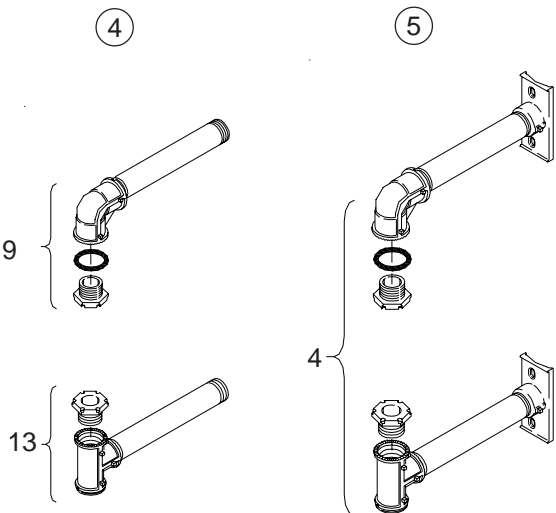

RIGID SIGNAL MTGS

Aluminum Side-of-Pole, 1½"

ITEM	DESCRIPTION	PART NO.
UPPER & LOWER ARM ASSY:		
①	1-Way w/ 10" Nipples, Alum.	SE-3036
②	1-Way w/ 10" Nipples & Universal Hubs, Alum.	SE-3215
③	1-Way w/ 10" Nipples & Large Pole Hubs, Alum.	SE-3148
④	1-Way ICC Ped Hd w/ 12" Nipples, Alum.	SE-3146
⑤	1-Way ICC Ped Hd w/ 12" Nipples & Universal Hubs, Alum.	SE-3214
⑥	2-Way Tandem w/ 10" Nipples, Alum.	SE-3100
⑦	2-Way 16½" CTC, Alum.	SE-3075
UPPER ARM ASSY:		
8	1-Way w/ 10" Nipple, Alum.	SE-3000
9	1-Way w/ 12" Nipple, Alum.	SE-3144
10	2-Way Tandem w/ 10" Nipples, Alum.	SE-3098
11	2-Way W/ 10" Nipples, Alum.	SE-3014
LOWER ARM ASSY:		
12	1-Way w/ 10" Nipple, Alum.	SE-3001
13	1-Way w/ 12" Nipple, Alum.	SE-3145
14	2-Way Tandem w/ 10" Nipples, Alum.	SE-3099
15	2-Way 16½" CTC, Alum.	SE-3015

Notes:

1. All assemblies are supplied standard with stainless steel fasteners.
2. See section T11 for additional hub choices.
3. Please specify options when ordering.

OPTIONS
PAINT