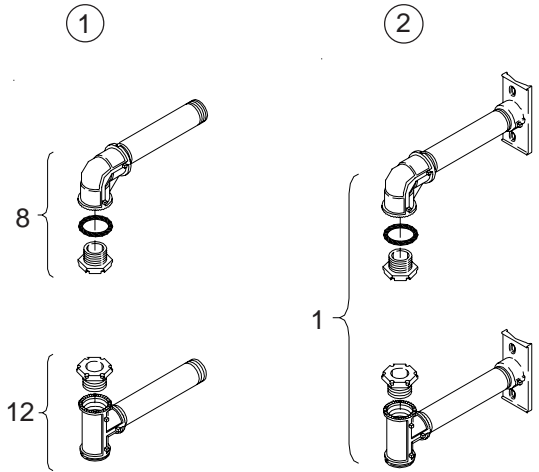

RIGID SIGNAL MTGS

Aluminum Side-of-Pole, 1½"

ITEM	DESCRIPTION	PART NO.
UPPER & LOWER ARM ASSY:		
①	1-Way w/ 10" Nipples, Alum.	SE-3036
②	1-Way w/ 10" Nipples & Universal Hubs, Alum.	SE-3215
③	1-Way w/ 10" Nipples & Large Pole Hubs, Alum.	SE-3148
④	1-Way ICC Ped Hd w/ 12" Nipples, Alum.	SE-3146
⑤	1-Way ICC Ped Hd w/ 12" Nipples & Universal Hubs, Alum.	SE-3214
⑥	2-Way Tandem w/ 10" Nipples, Alum.	SE-3100
⑦	2-Way 16½" CTC, Alum.	SE-3075
UPPER ARM ASSY:		
8	1-Way w/ 10" Nipple, Alum.	SE-3000
9	1-Way w/ 12" Nipple, Alum.	SE-3144
10	2-Way Tandem w/ 10" Nipples, Alum.	SE-3098
11	2-Way W/ 10" Nipples, Alum.	SE-3014
LOWER ARM ASSY:		
12	1-Way w/ 10" Nipple, Alum.	SE-3001
13	1-Way w/ 12" Nipple, Alum.	SE-3145
14	2-Way Tandem w/ 10" Nipples, Alum.	SE-3099
15	2-Way 16½" CTC, Alum.	SE-3015

Notes:

1. All assemblies are supplied standard with stainless steel fasteners.
2. See section T11 for additional hub choices.
3. Please specify options when ordering.

OPTIONS
PAINT