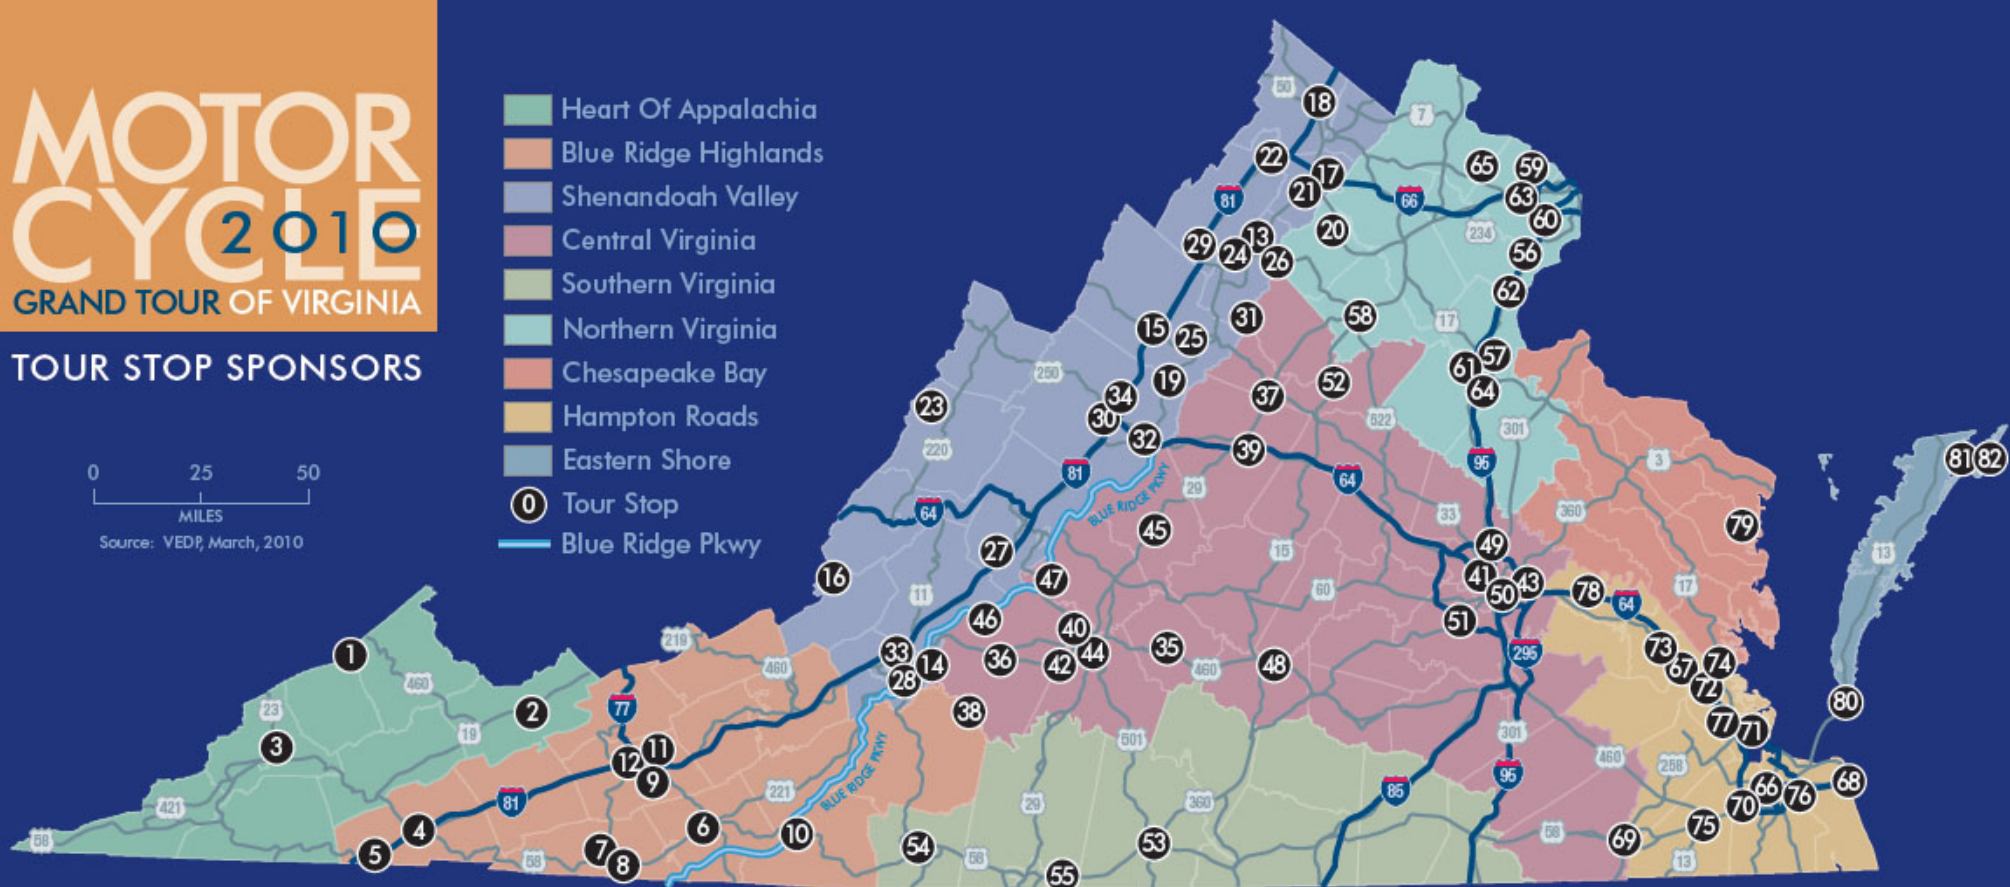

MOTOR CYCLE 2010

GRAND TOUR OF VIRGINIA

TOUR STOP SPONSORS

Source: VEDP, March, 2010

- Heart Of Appalachia
- Blue Ridge Highlands
- Shenandoah Valley
- Central Virginia
- Southern Virginia
- Northern Virginia
- Chesapeake Bay
- Hampton Roads
- Eastern Shore
- Tour Stop
- Blue Ridge Pkwy

Heart of Appalachia

1. Breaks Interstate Park & Dickenson County
2. Historic Crab Orchard Museum & Tazewell County Tourism
3. Wise County Tourism & Reno's Steak House

Blue Ridge Highlands

4. Abingdon Convention and Visitors Bureau
5. Black Wolf Harley Davidson
6. Blue Ridge Plateau Visitor Center & Carroll County
7. Fox Creek Leather
8. Grayson County Court House & Grayson County Tourism
9. Harley Davidson of Wytheville
10. Poor Farmers Market
11. Wohlfahrt Haus Dinner Theatre
12. Wytheville Conventions and Visitors Bureau

Hampton Roads

66. Bayside Harley Davidson
67. Berret's Seafood Restaurant & Taphouse Grill
68. Best Western Oceanfront
69. Franklin Depot & Visitor Center
70. Frank's Truck Stop
71. Hampton Convention & Visitor Bureau
72. Newport News Visitor Center
73. Ripley's Believe It or Not
74. Riverwalk Restaurant & Rivah Café
75. Suffolk Visitor Center & Swamp Roar Motorcycle Rally (10/10/10)
76. The Founders Inn and Spa
77. Virginia Living Museum
78. Virginia Tourism Corporation East Coast Gateway Welcome Center

Chesapeake Bay

79. Xtreme Power Sports

Eastern Shore

80. Eastern Shore Welcome Center at Chesapeake Bay Bridge Tunnel
81. Best Western Chincoteague Island
82. Don's Seafood Restaurant