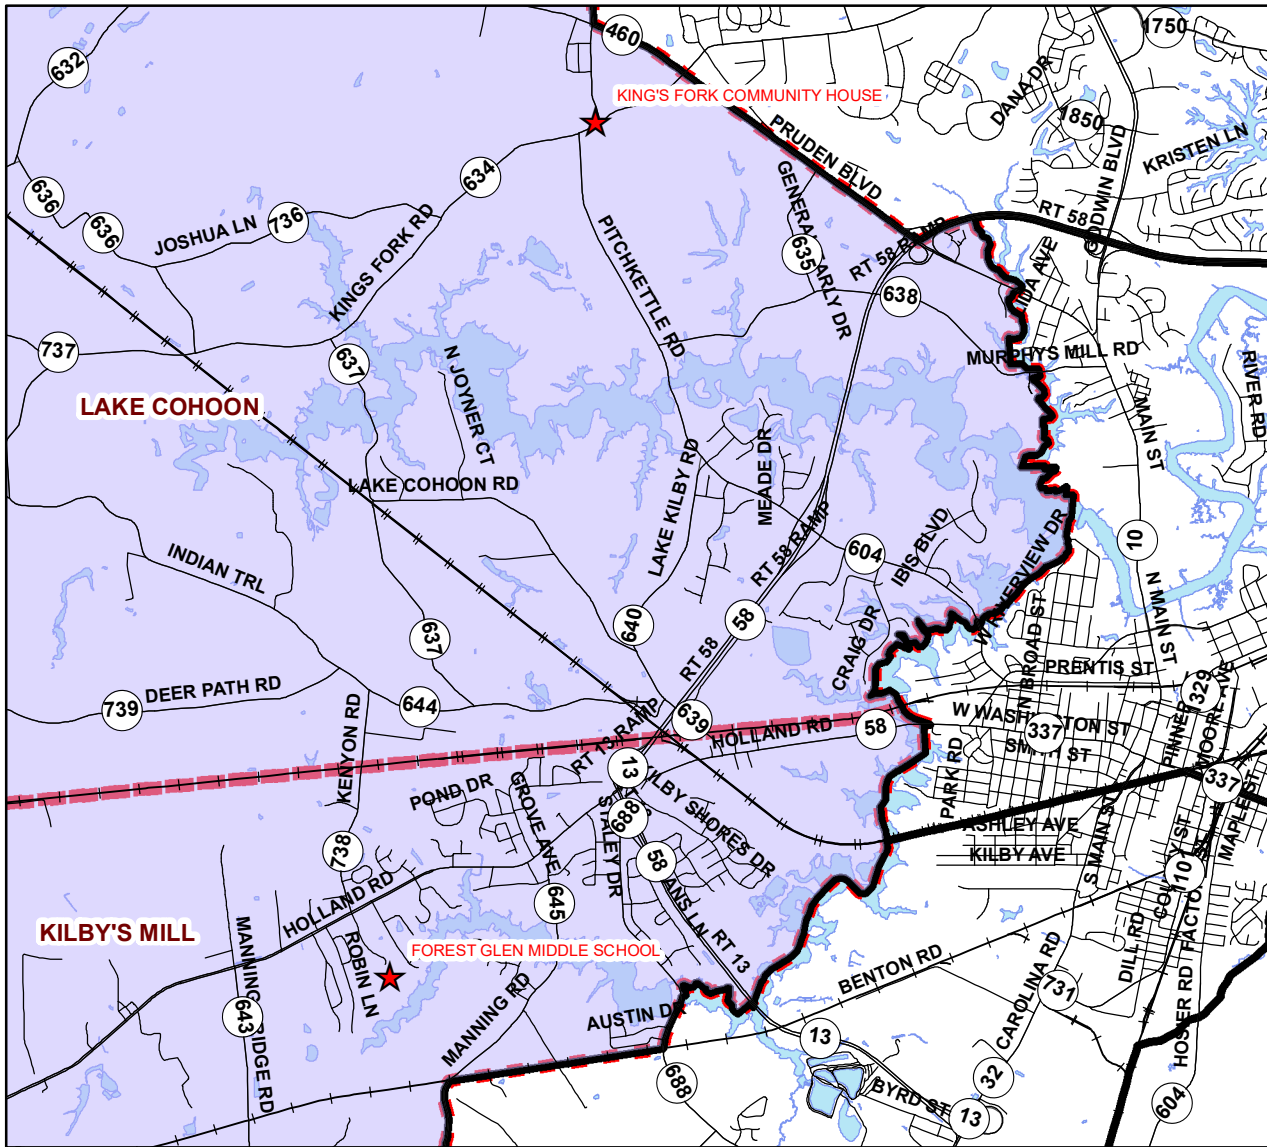

Holy Neck Borough Precincts

Approved:
10/05/2011