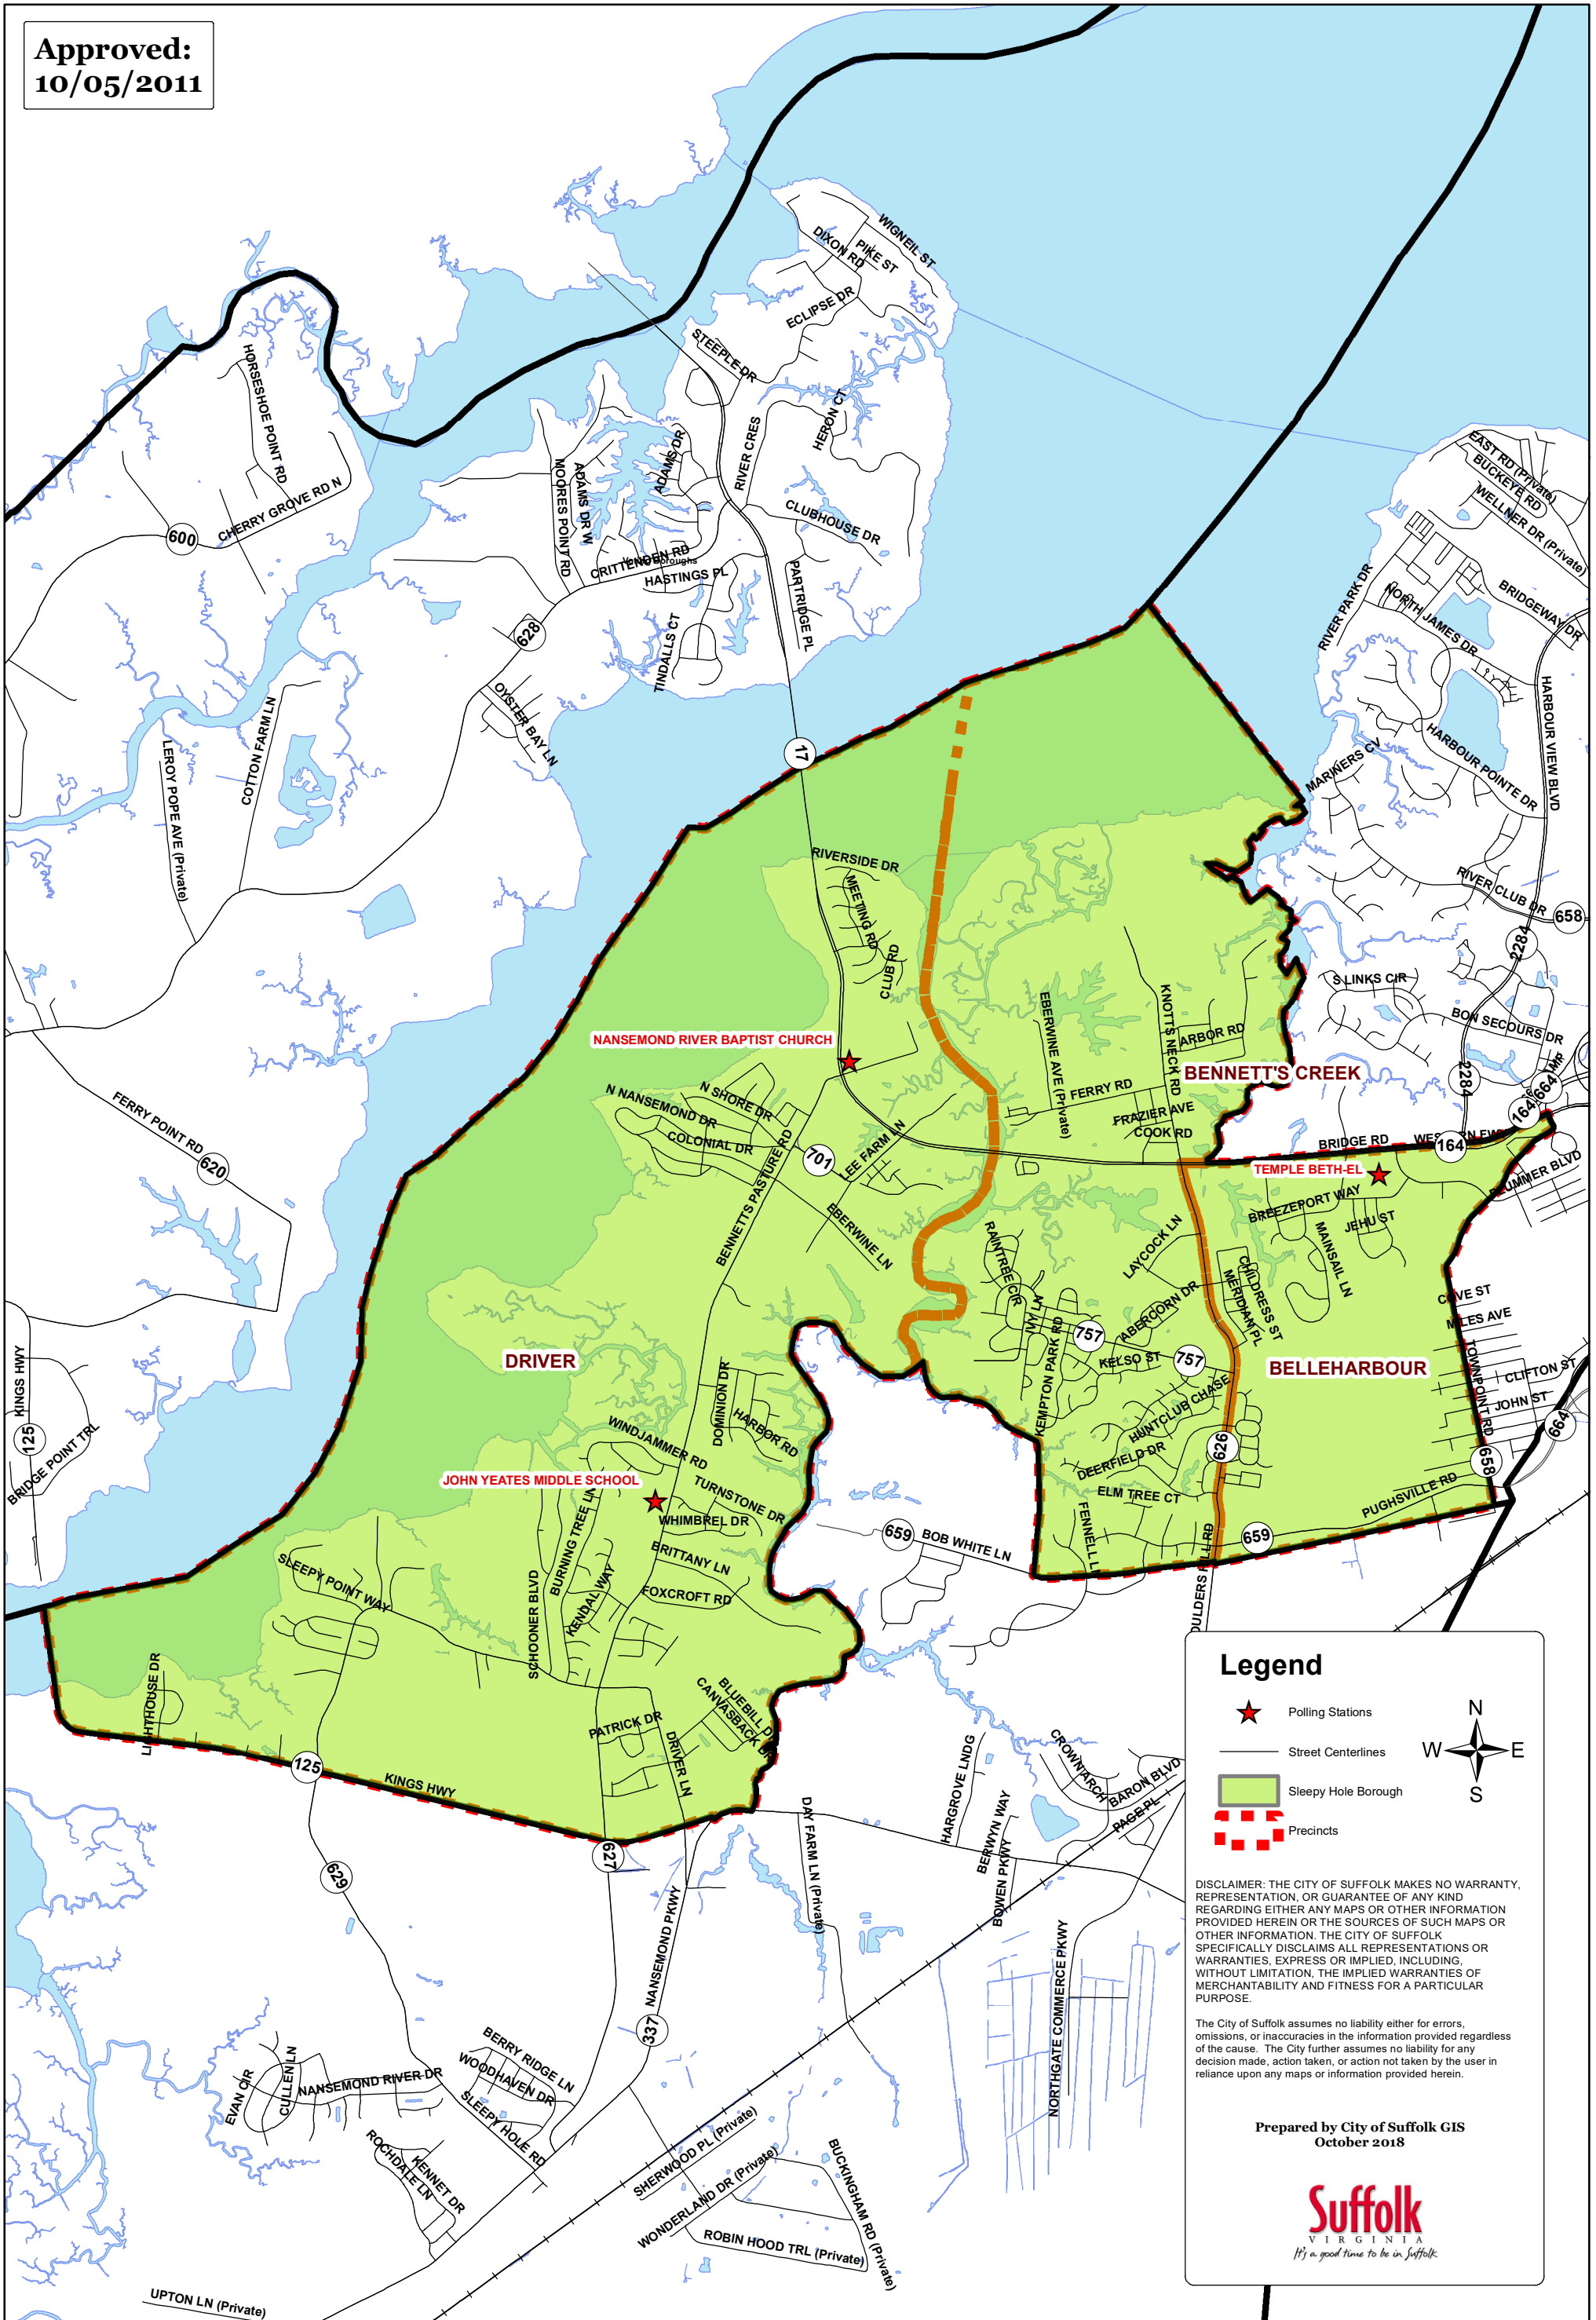

Sleepy Hole Borough Precincts

Approved:
10/05/2011

Legend

- ★ Polling Stations
- Street Centerlines
- Sleepy Hole Borough
- Precincts

DISCLAIMER: THE CITY OF SUFFOLK MAKES NO WARRANTY, REPRESENTATION, OR GUARANTEE OF ANY KIND REGARDING EITHER ANY MAPS OR OTHER INFORMATION PROVIDED HEREIN OR THE SOURCES OF SUCH MAPS OR OTHER INFORMATION. THE CITY OF SUFFOLK SPECIFICALLY DISCLAIMS ALL REPRESENTATIONS OR WARRANTIES, EXPRESS OR IMPLIED, INCLUDING, WITHOUT LIMITATION, THE IMPLIED WARRANTIES OF MERCHANTABILITY AND FITNESS FOR A PARTICULAR PURPOSE.

Prepared by City of Suffolk GIS
October 2018