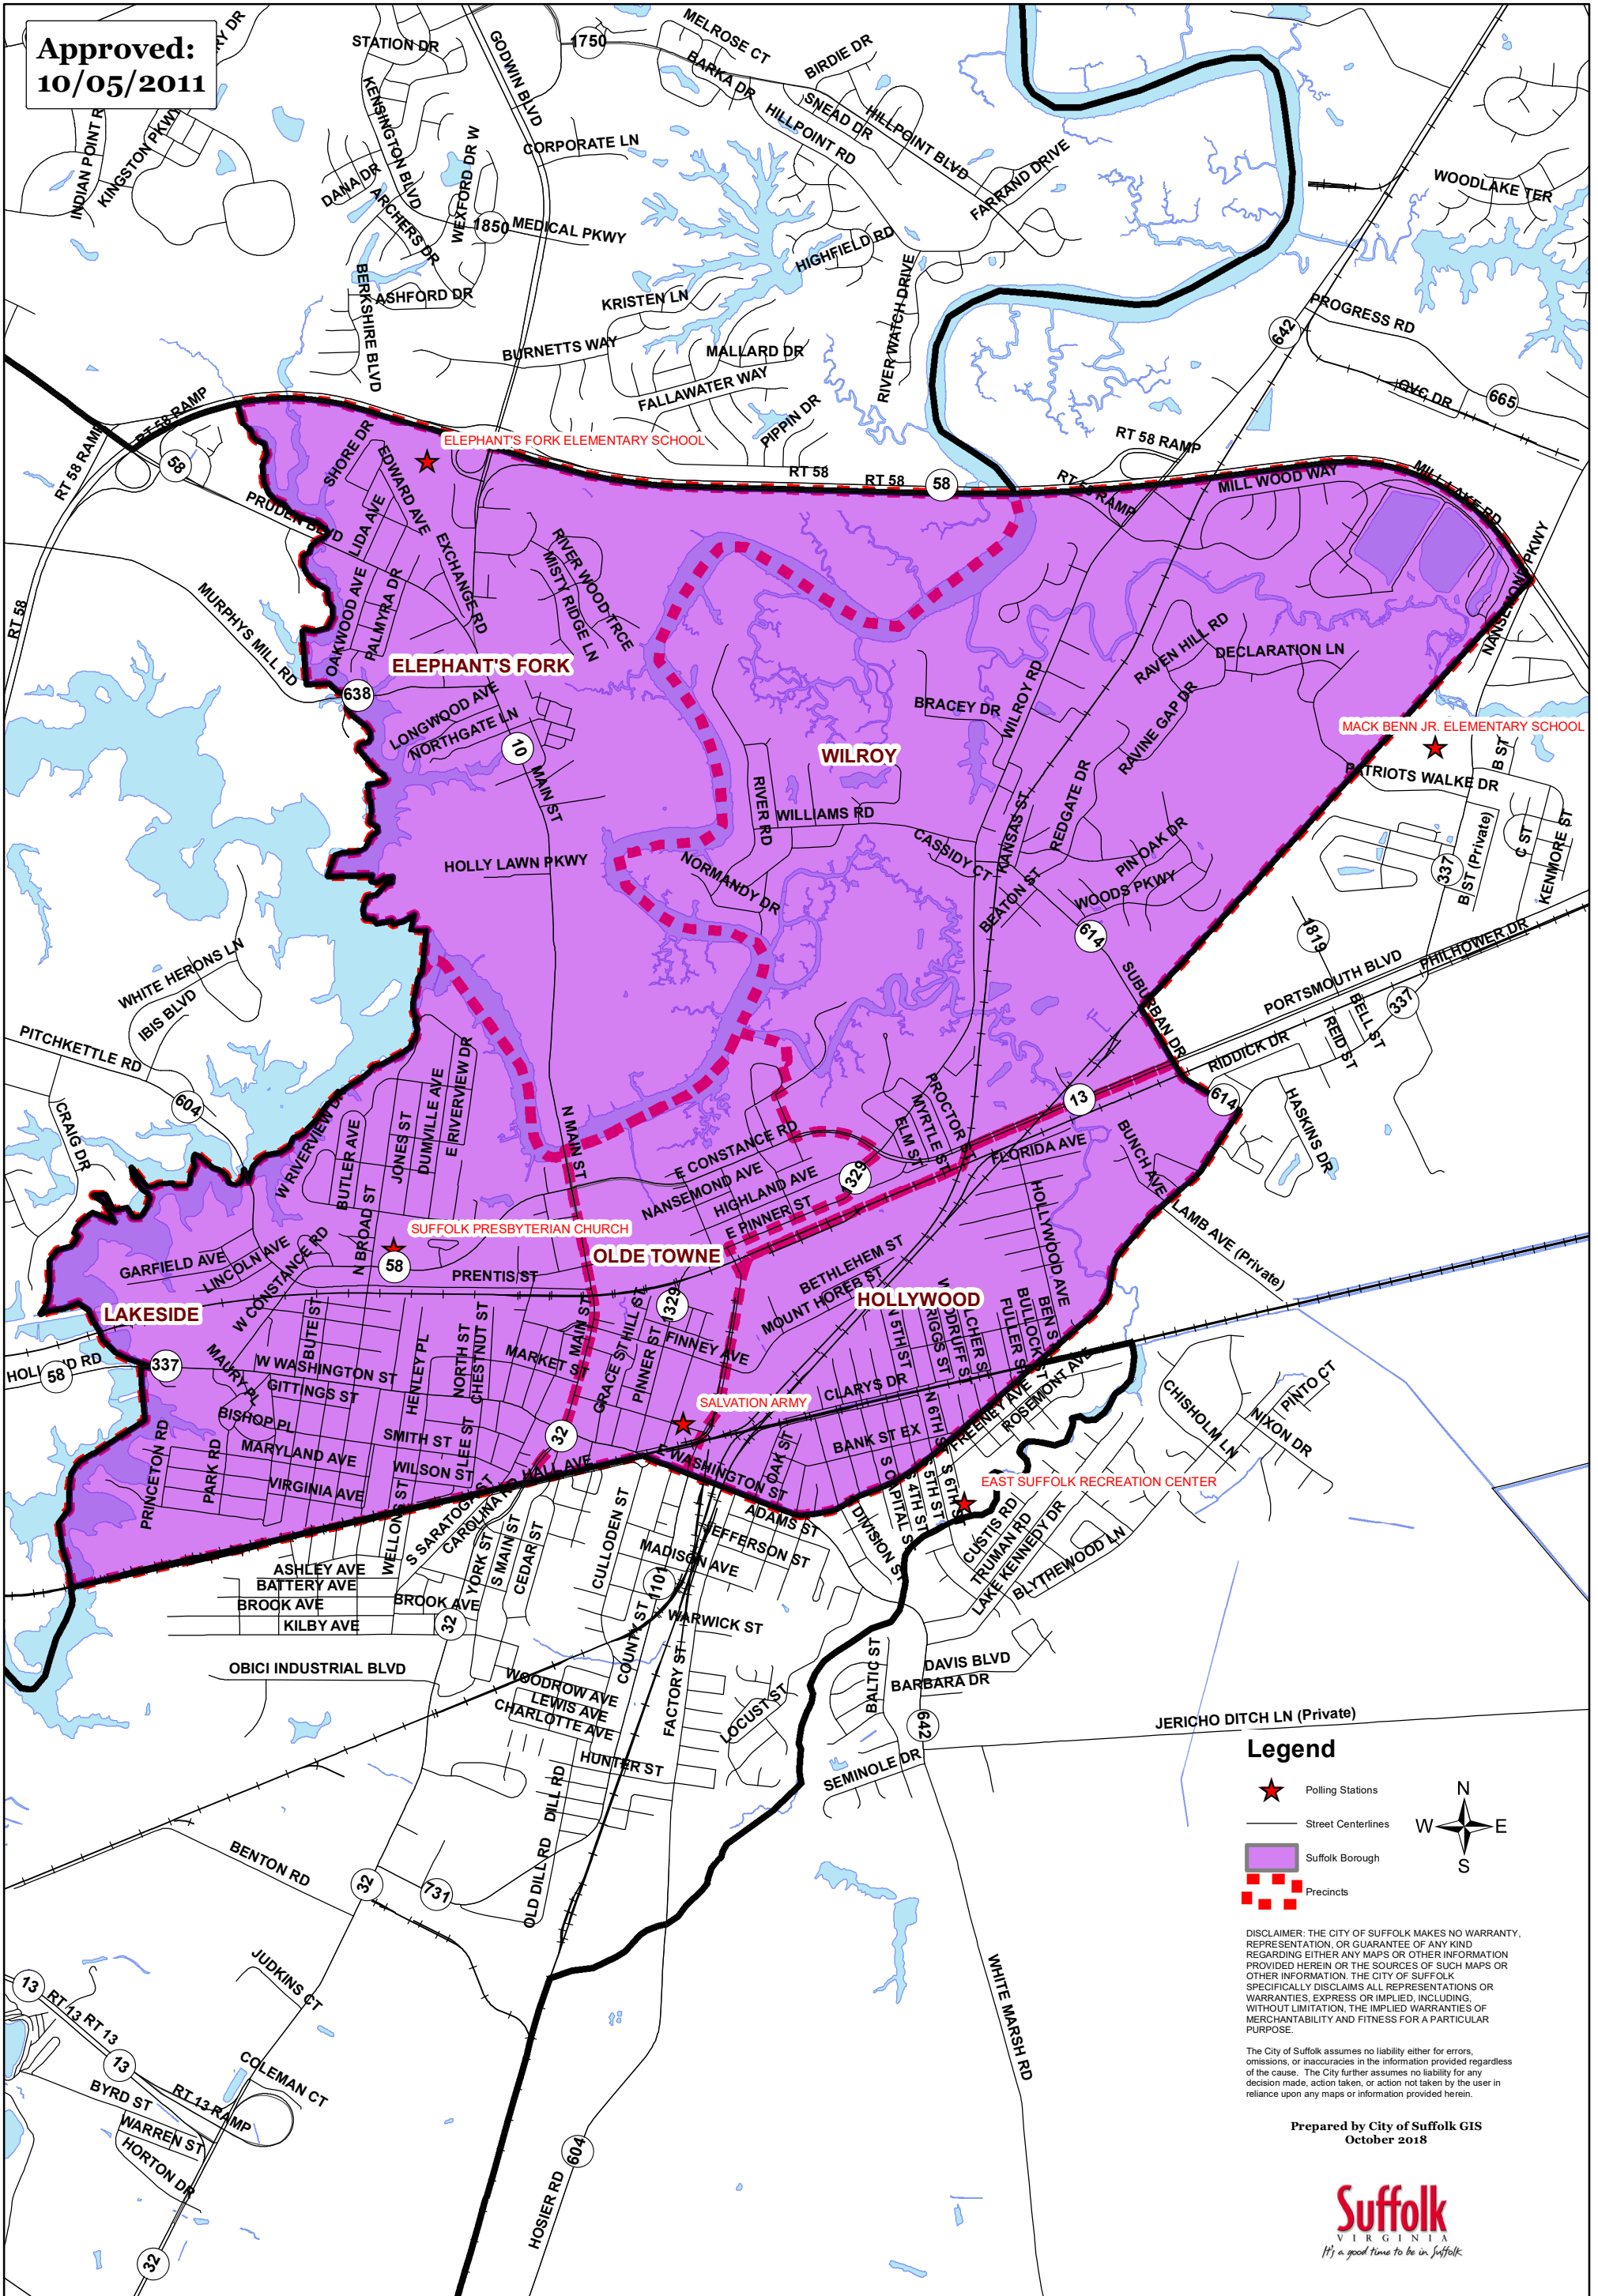

Suffolk Borough Precincts

Approved:
10/05/2011

Legend

- Polling Stations
- Street Centerlines
- Suffolk Borough
- Precincts

DISCLAIMER: THE CITY OF SUFFOLK MAKES NO WARRANTY, REPRESENTATION, OR GUARANTEE OF ANY KIND REGARDING EITHER ANY MAPS OR OTHER INFORMATION PROVIDED HEREIN OR THE SOURCES OF SUCH MAPS OR OTHER INFORMATION. THE CITY OF SUFFOLK SPECIFICALLY DISCLAIMS ALL REPRESENTATIONS OR WARRANTIES, EXPRESS OR IMPLIED, INCLUDING, WITHOUT LIMITATION, THE IMPLIED WARRANTIES OF MERCHANTABILITY AND FITNESS FOR A PARTICULAR PURPOSE.

Prepared by City of Suffolk GIS
October 2018