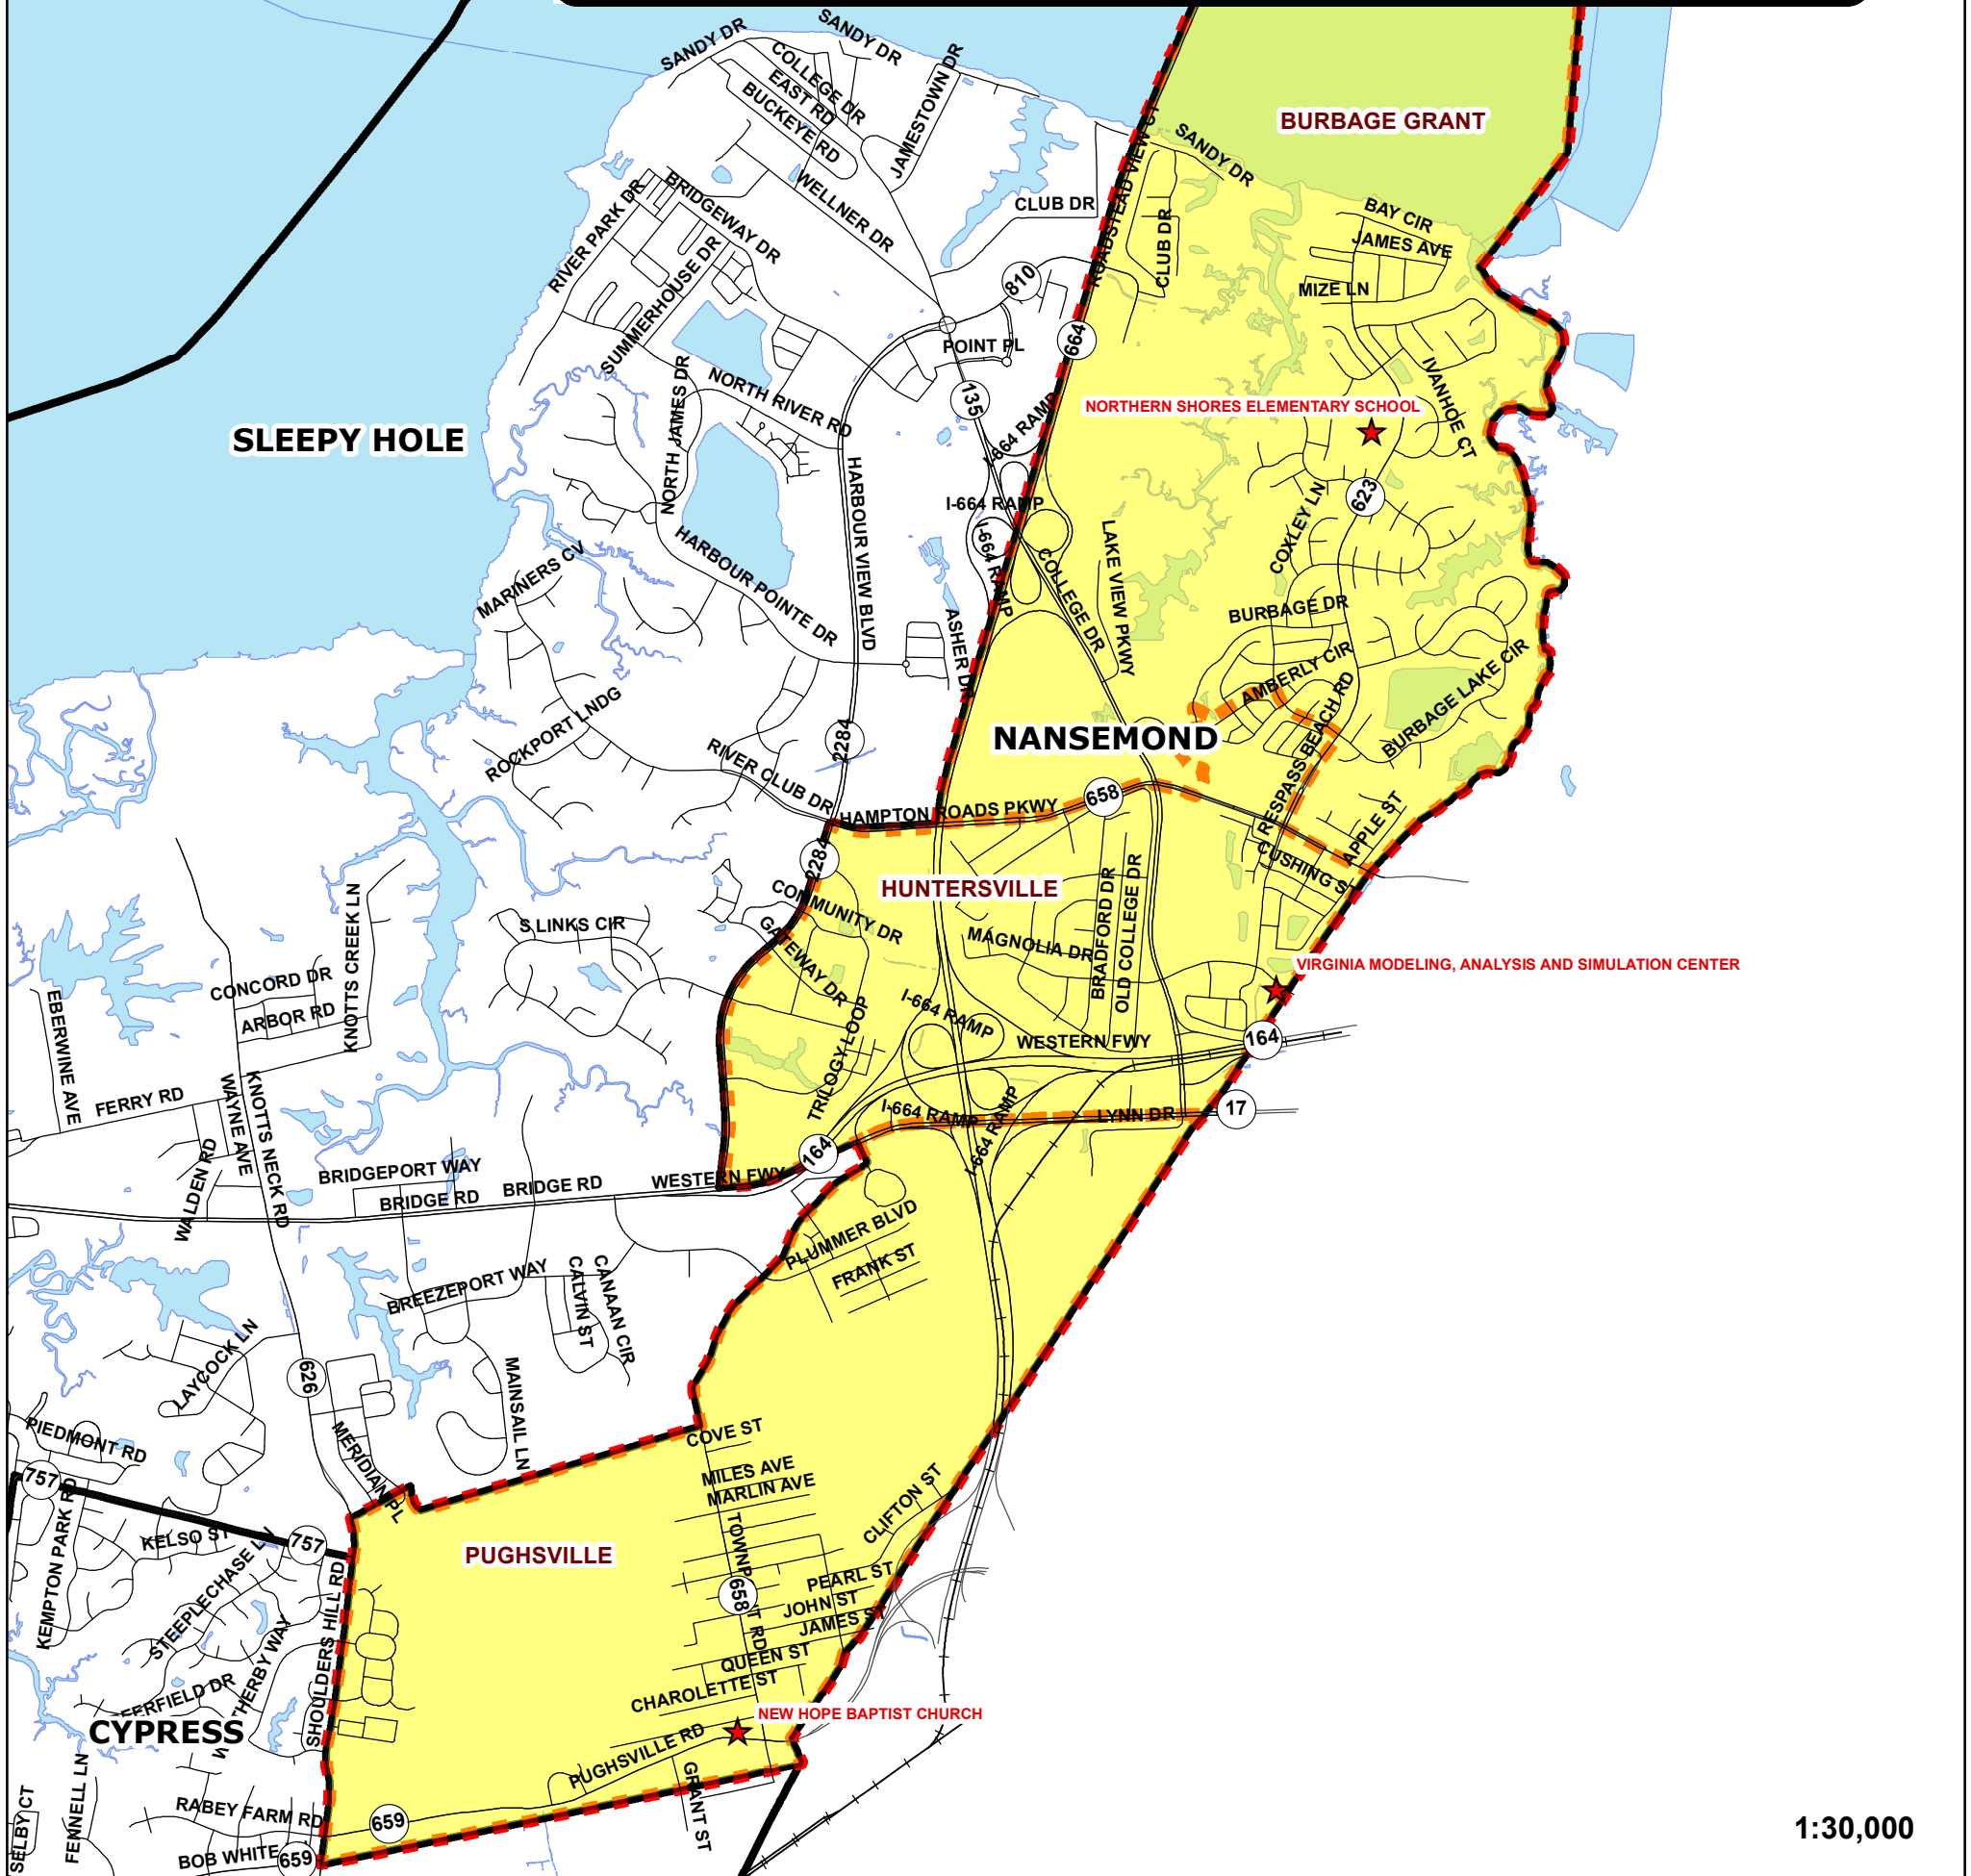

Nansemond Voter Borough

Approved:
07-20-2022

Legend

- Polling Stations
- Nansemond Borough
- Precincts
- Borough Boundary
- Street Centerlines

DISCLAIMER: THE CITY OF SUFFOLK MAKES NO WARRANTY, REPRESENTATION, OR GUARANTEE OF ANY KIND REGARDING EITHER ANY MAPS OR OTHER INFORMATION PROVIDED HEREIN OR THE SOURCES OF SUCH MAPS OR OTHER INFORMATION. THE CITY OF SUFFOLK SPECIFICALLY DISCLAIMS ALL REPRESENTATIONS OR WARRANTIES, EXPRESS OR IMPLIED, INCLUDING, WITHOUT LIMITATION, THE IMPLIED WARRANTIES OF MERCHANTABILITY AND FITNESS FOR A PARTICULAR PURPOSE.

Prepared by City of Suffolk GIS
08-06-2022

1:20,000

1:30,000