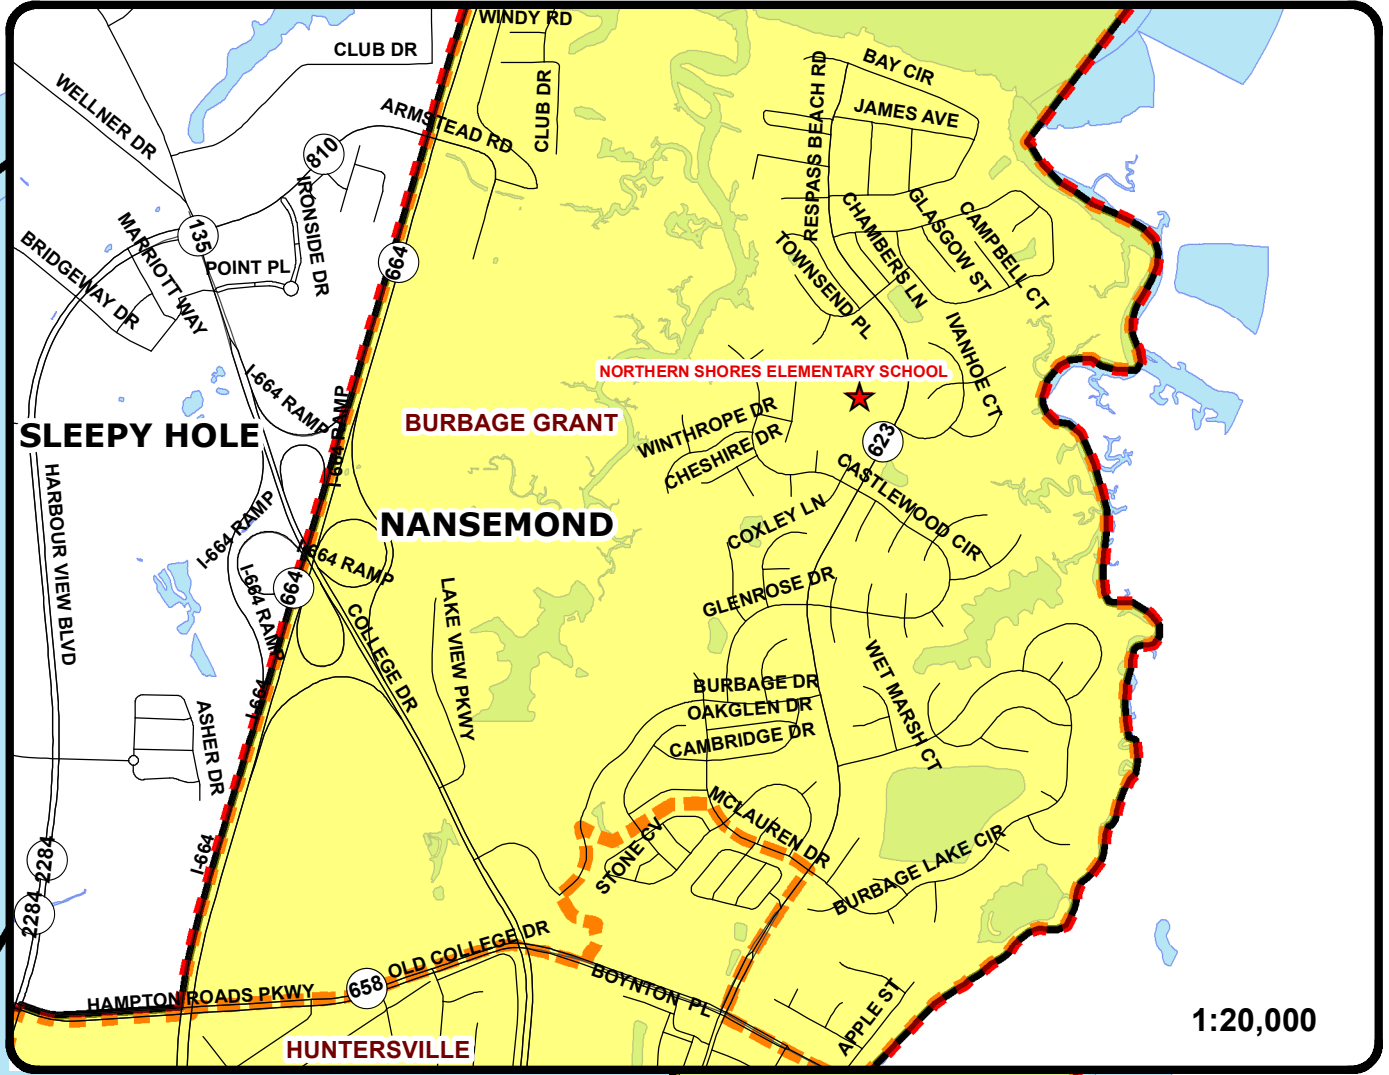

Nansemond Voter Borough

Approved:
07-20-2022

Legend

- Polling Stations
- Nansemond Borough
- Precincts
- Borough Boundary
- Street Centerlines

DISCLAIMER: THE CITY OF SUFFOLK MAKES NO WARRANTY, REPRESENTATION, OR GUARANTEE OF ANY KIND REGARDING EITHER ANY MAPS OR OTHER INFORMATION PROVIDED HEREIN OR THE SOURCES OF SUCH MAPS OR OTHER INFORMATION. THE CITY OF SUFFOLK SPECIFICALLY DISCLAIMS ALL REPRESENTATIONS OR WARRANTIES, EXPRESS OR IMPLIED, INCLUDING, WITHOUT LIMITATION, THE IMPLIED WARRANTIES OF MERCHANTABILITY AND FITNESS FOR A PARTICULAR PURPOSE.

Prepared by City of Suffolk GIS
08-06-2022