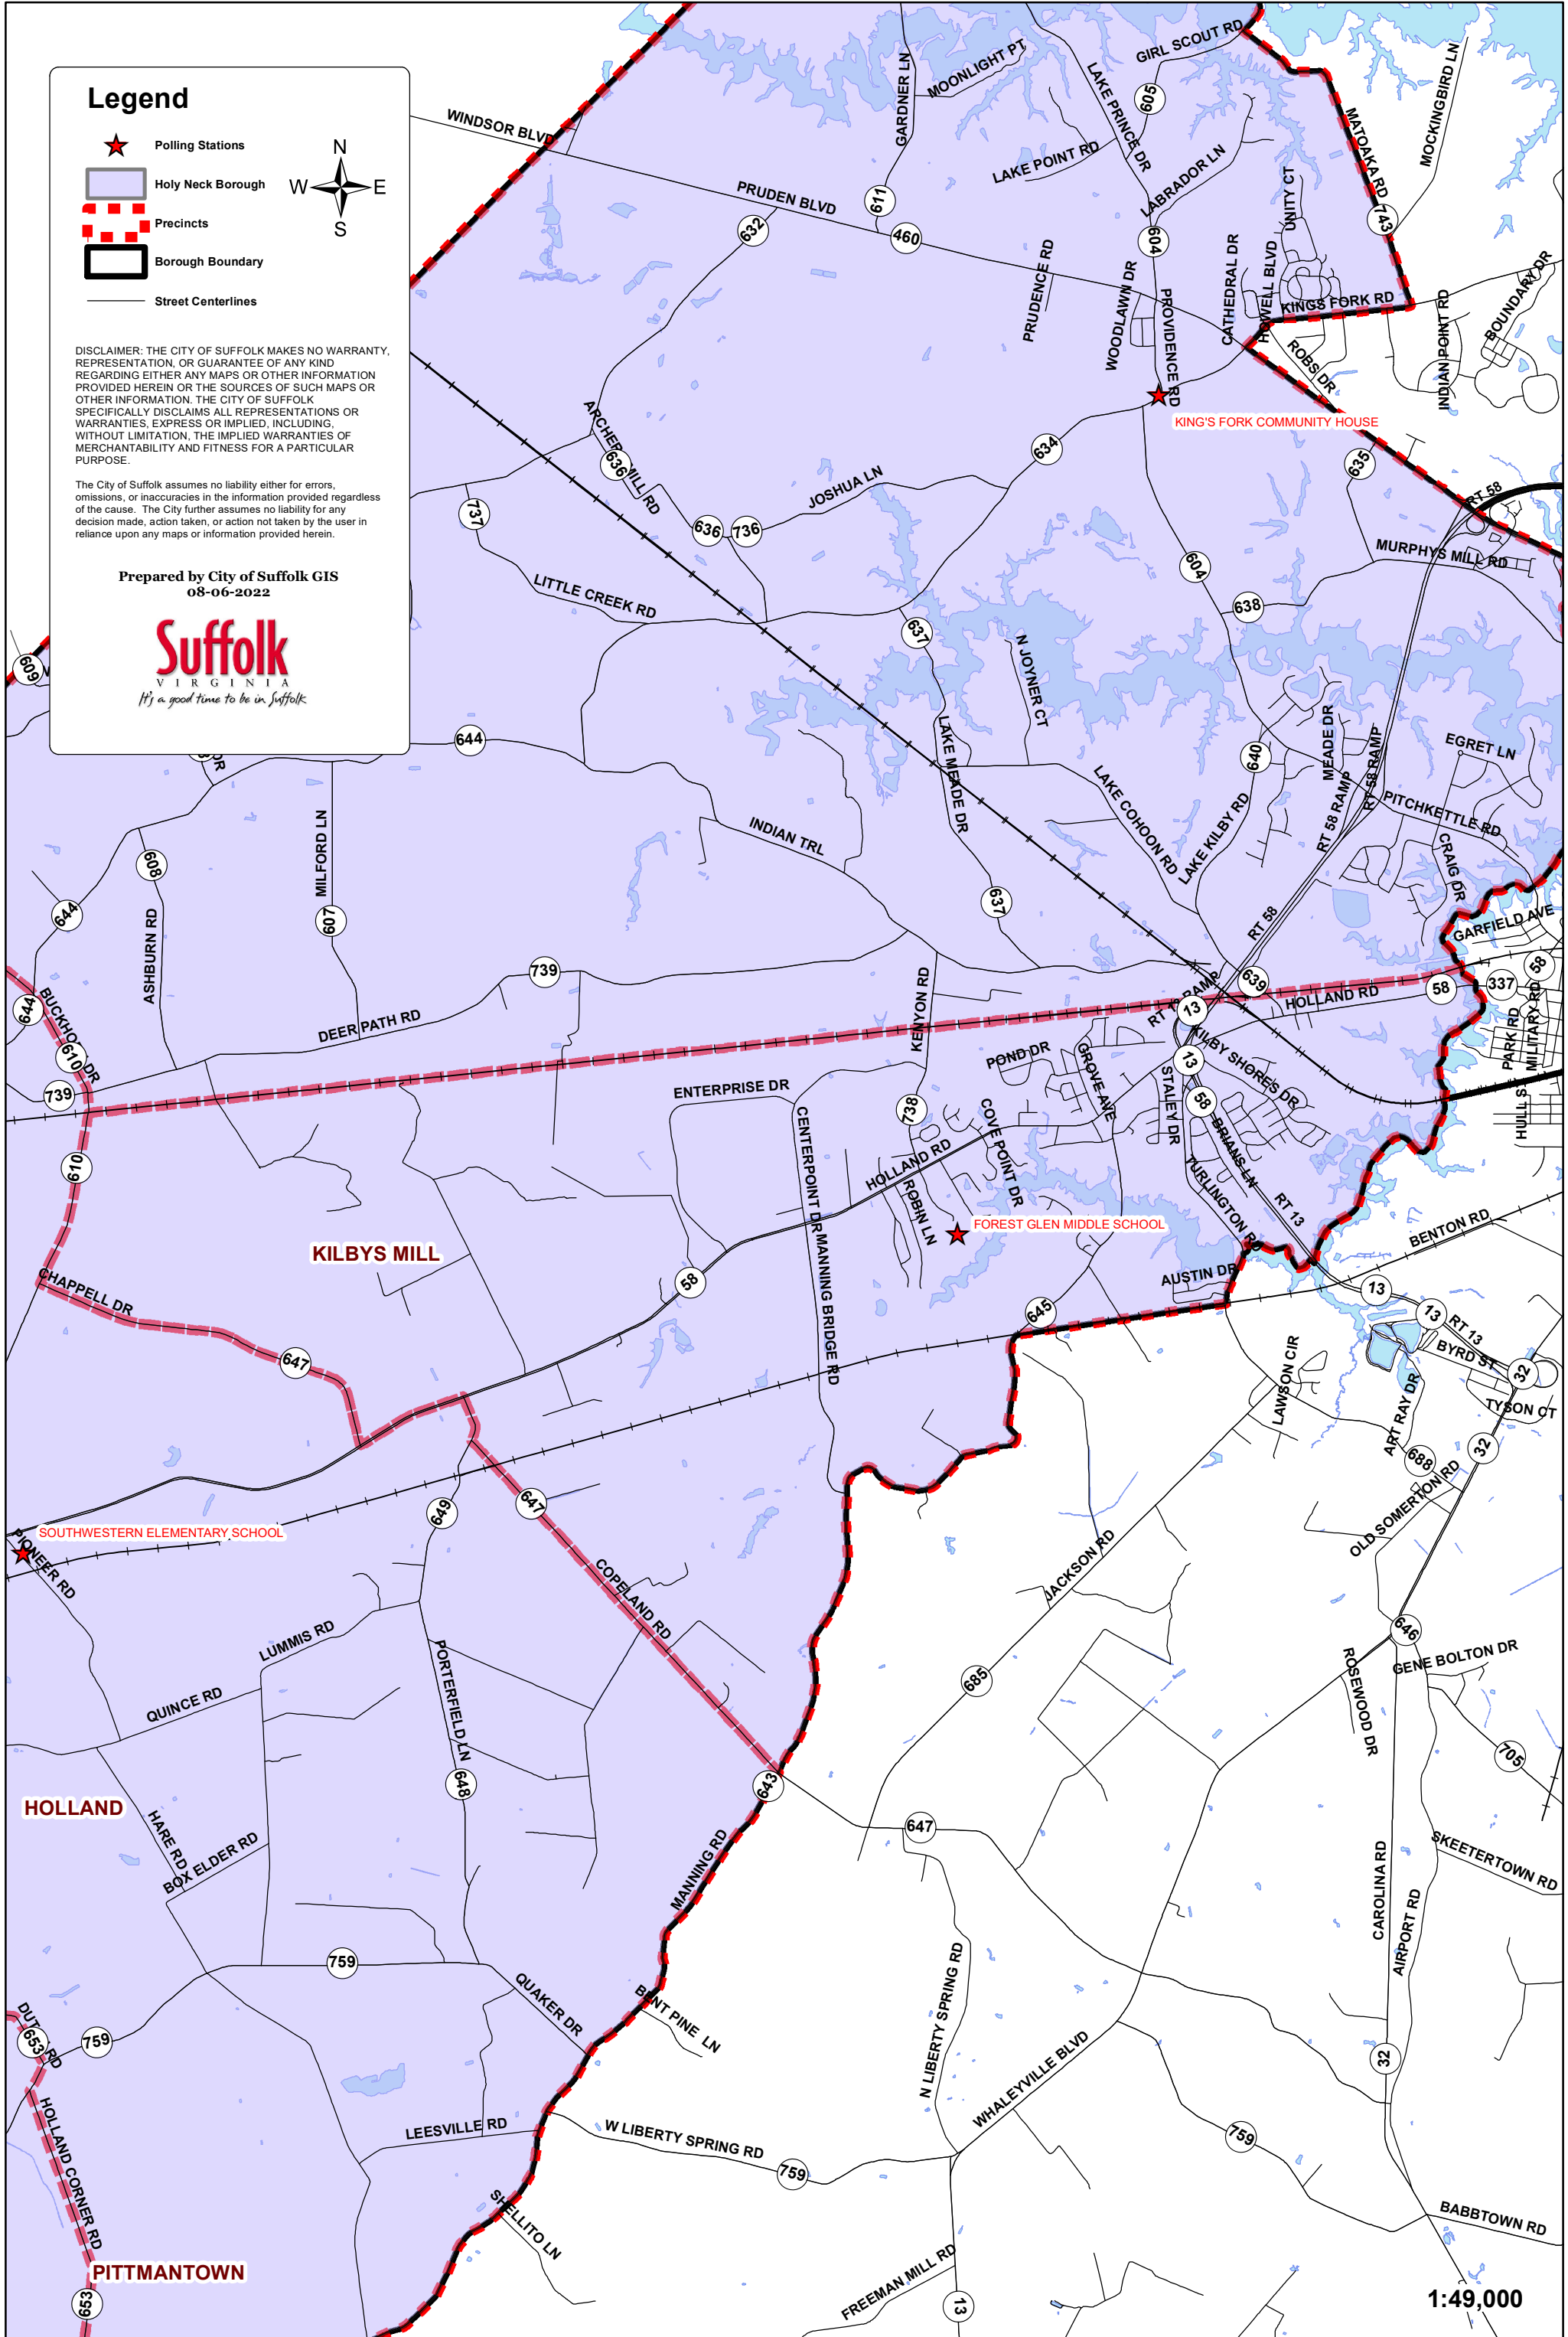

Kilbys Mill Precinct

Approved:
08-04-2022

Legend

- Polling Stations
- Holy Neck Borough
- Precincts
- Borough Boundary
- Street Centerlines

DISCLAIMER: THE CITY OF SUFFOLK MAKES NO WARRANTY, REPRESENTATION, OR GUARANTEE OF ANY KIND REGARDING EITHER ANY MAPS OR OTHER INFORMATION PROVIDED HEREIN OR THE SOURCES OF SUCH MAPS OR OTHER INFORMATION. THE CITY OF SUFFOLK SPECIFICALLY DISCLAIMS ALL REPRESENTATIONS OR WARRANTIES, EXPRESS OR IMPLIED, INCLUDING, WITHOUT LIMITATION, THE IMPLIED WARRANTIES OF MERCHANTABILITY AND FITNESS FOR A PARTICULAR PURPOSE.

Prepared by City of Suffolk GIS
08-06-2022

1:49,000